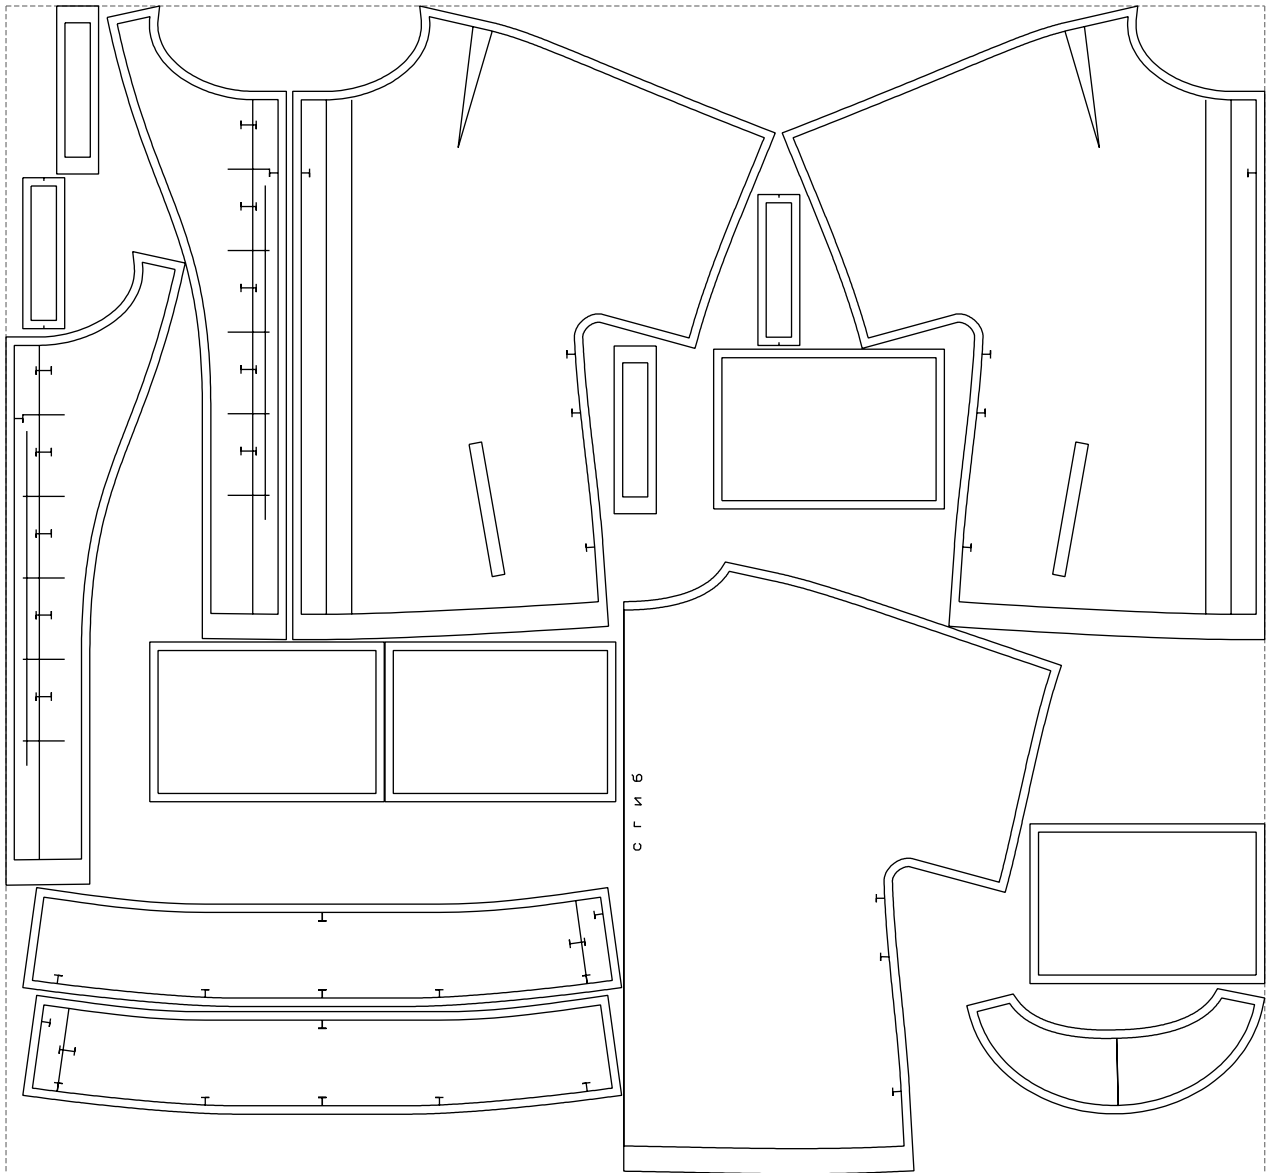

Not for print

Paper size: A4, size:1399.00 x1057.05 mm

# Example

size:1499.00 x1391.09 mm

Maneken =1 ver.0

rz\_1=170

rz\_16=108

rz\_17=92.5

rz\_18=89.2

rz\_19=116