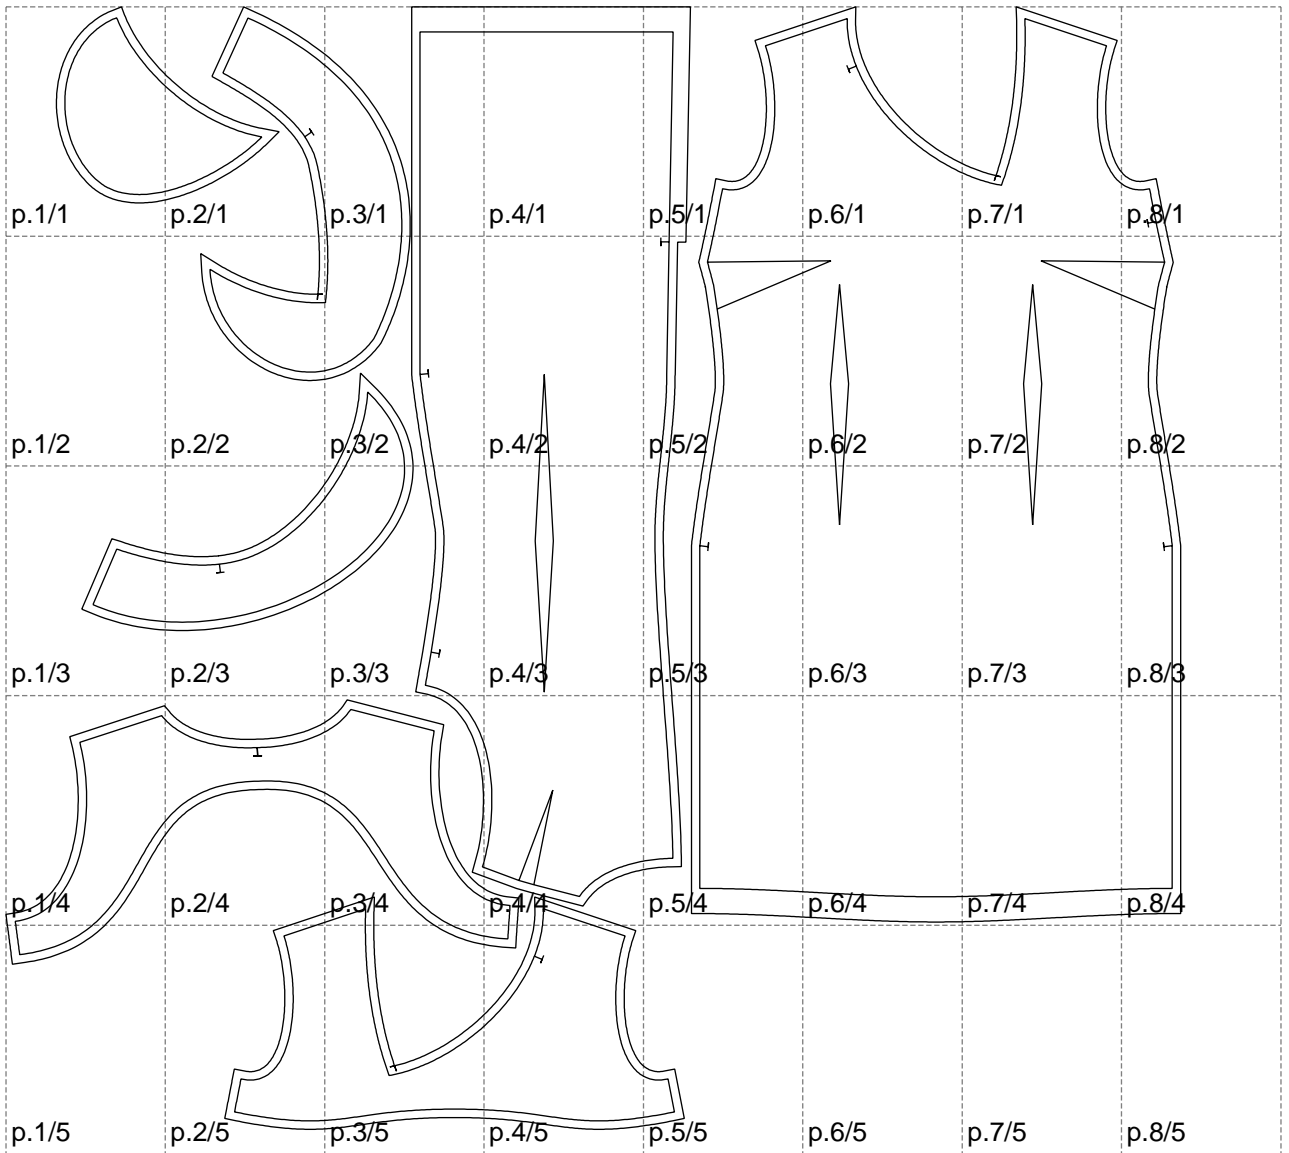

Not for print

Paper size: A4, size:1399.00 x1336.70 mm

# Example

size:1499.00 x1827.84 mm

Maneken =1 ver.0

rz\_1=170

rz\_16=104

rz\_17=88.9

rz\_18=84.4

rz\_19=112

rz\_20=109.3

---

. . . . .  
. . . . .  
. . . . .