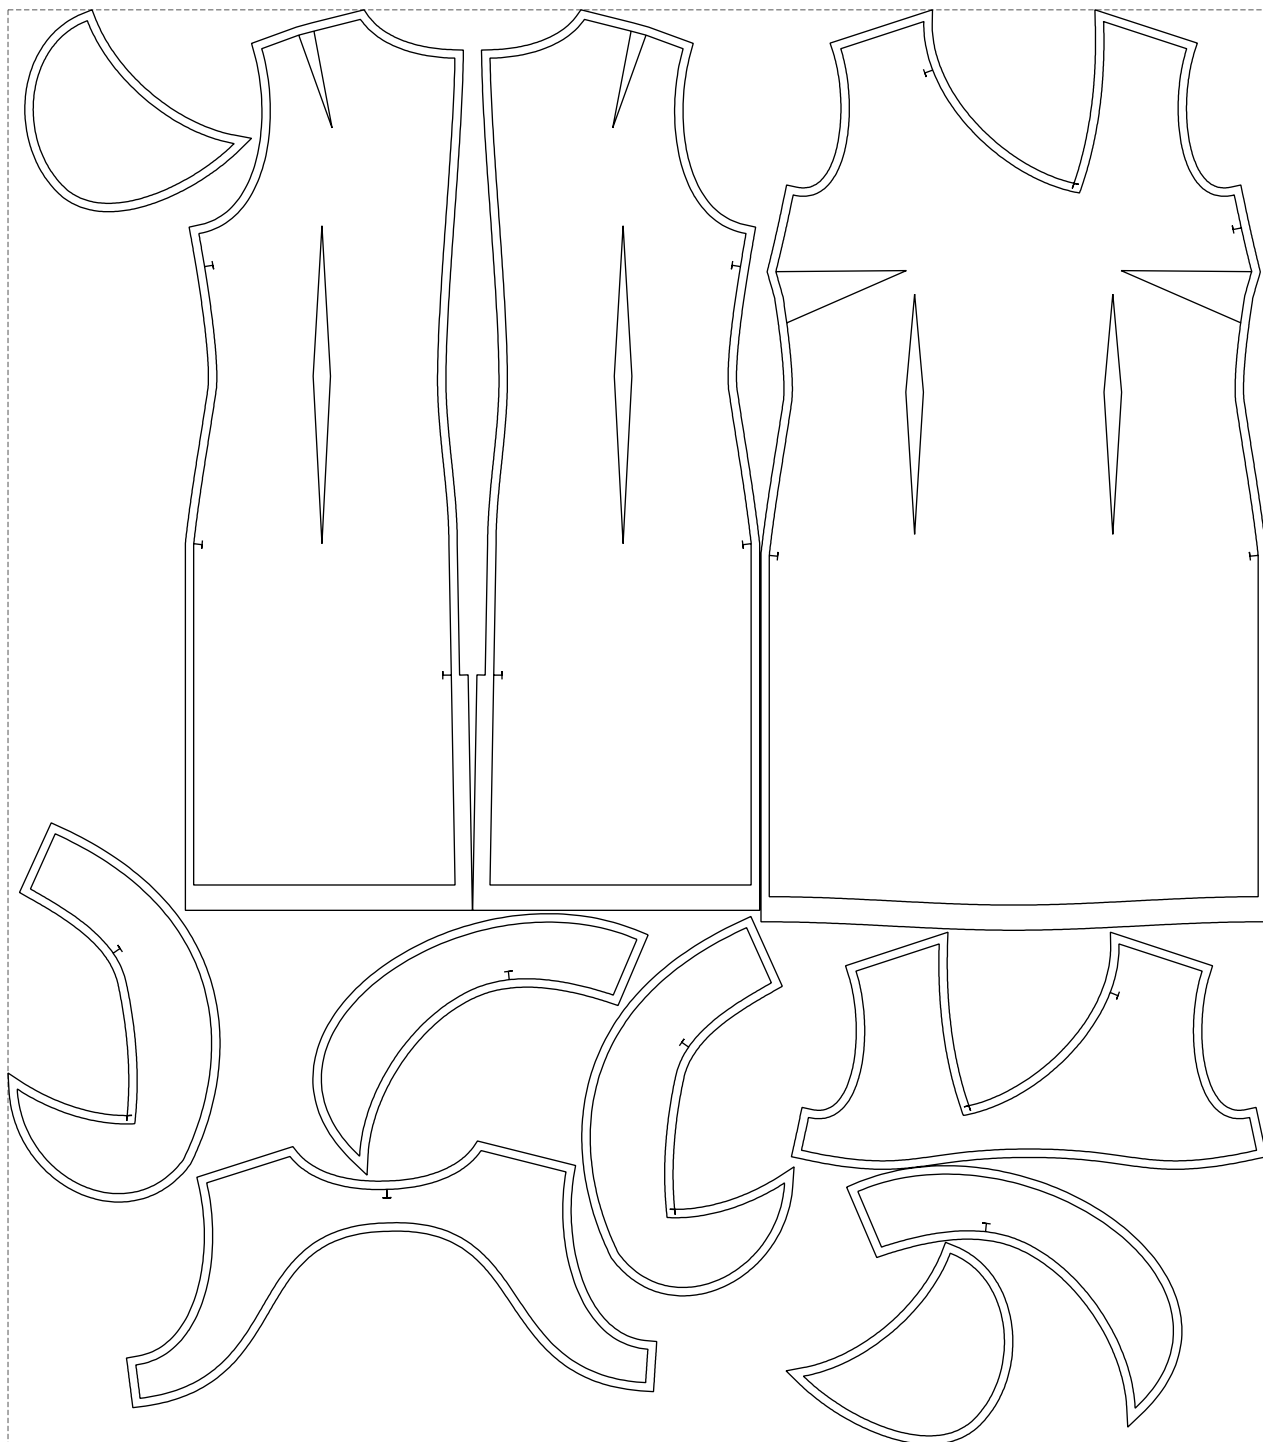

Not for print

Paper size: A4, size:1399.00 x1404.23 mm

# Example

size:1499.00 x1708.74 mm

Maneken =1 ver.0

rz\_1=170

rz\_16=108

rz\_17=92.5

rz\_18=89.2

rz\_19=116