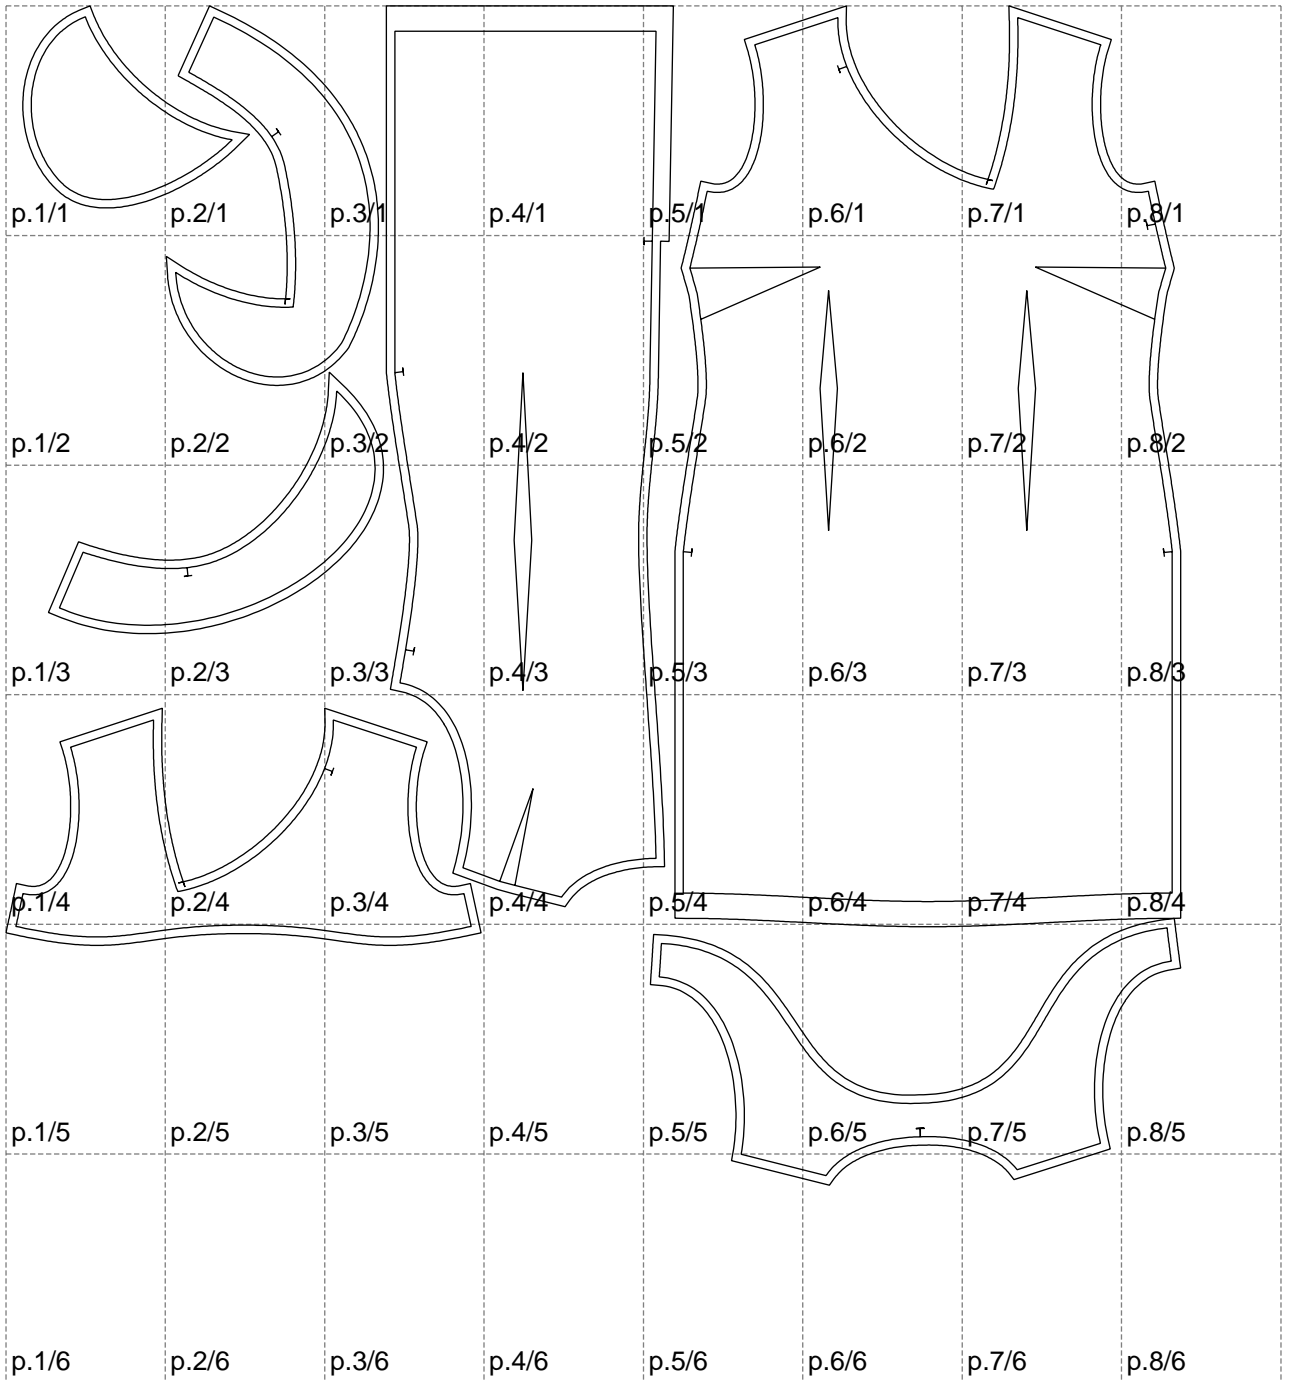

Not for print

Paper size: A4, size:1399.00 x1404.23 mm

# Example

size:1499.00 x1708.74 mm

Maneken =1 ver.0

rz\_1=170

rz\_16=108

rz\_17=92.5

rz\_18=89.2

rz\_19=116

rz\_20=113

---

. . . . .  
. . . . .  
. . . . .