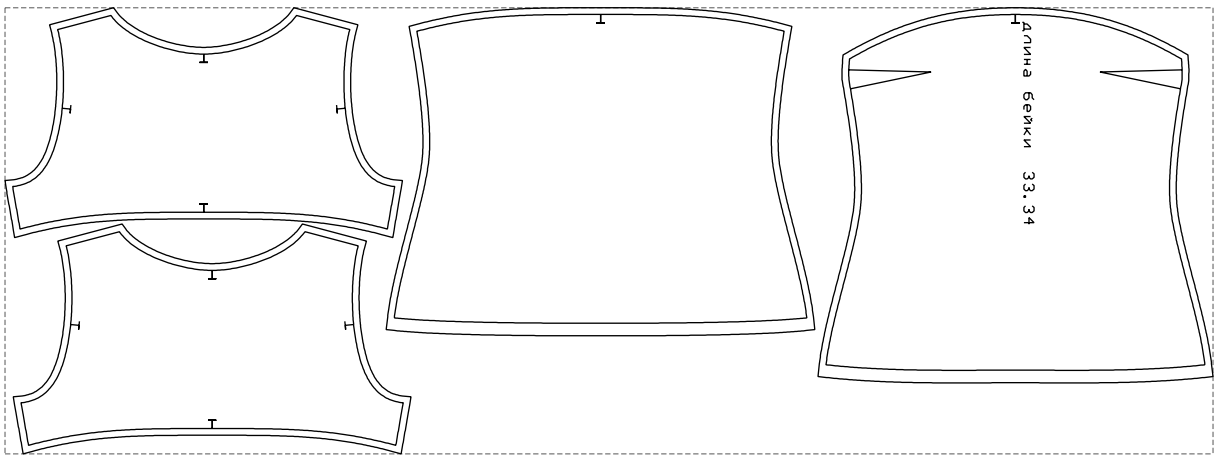

Not for print

Paper size: A4, size:1399.00 x519.75 mm

# Example

size:1438.68 x531.26 mm

Maneken =1 ver.0

rz\_1=170

rz\_16=88

rz\_17=75.6

rz\_18=67.6

rz\_19=96

rz\_20=94.6

---

. . . . .  
. . . . .  
. . . . .