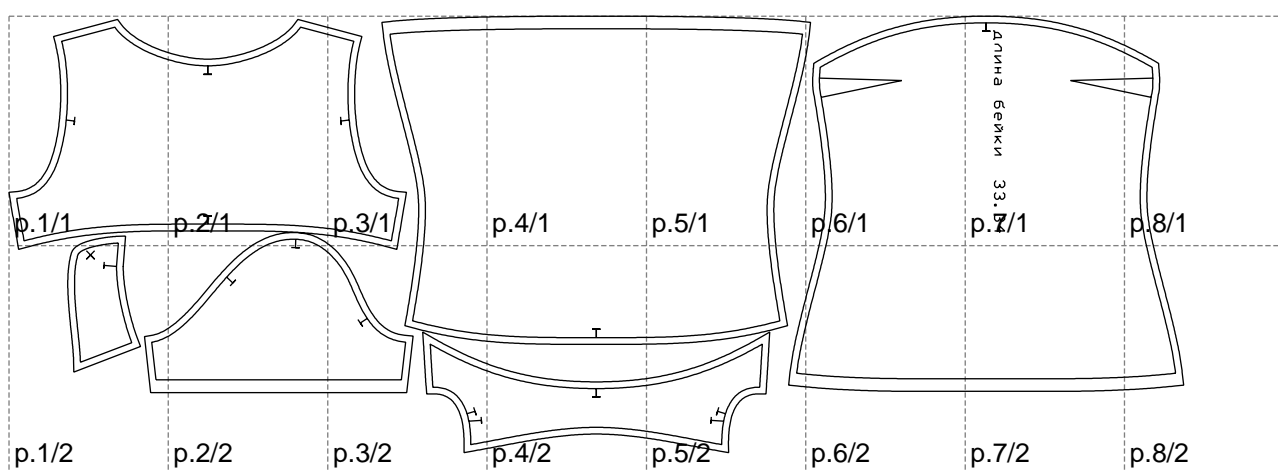

Not for print

Paper size: A4, size:1399.00 x519.75 mm

# Example

size:1438.68 x531.26 mm

Maneken =1 ver.0

rz\_1=170

rz\_16=88

rz\_17=75.6

rz\_18=67.6

rz\_19=96

rz\_20=94.6

---

. . . . .  
. . . . .  
. . . . .