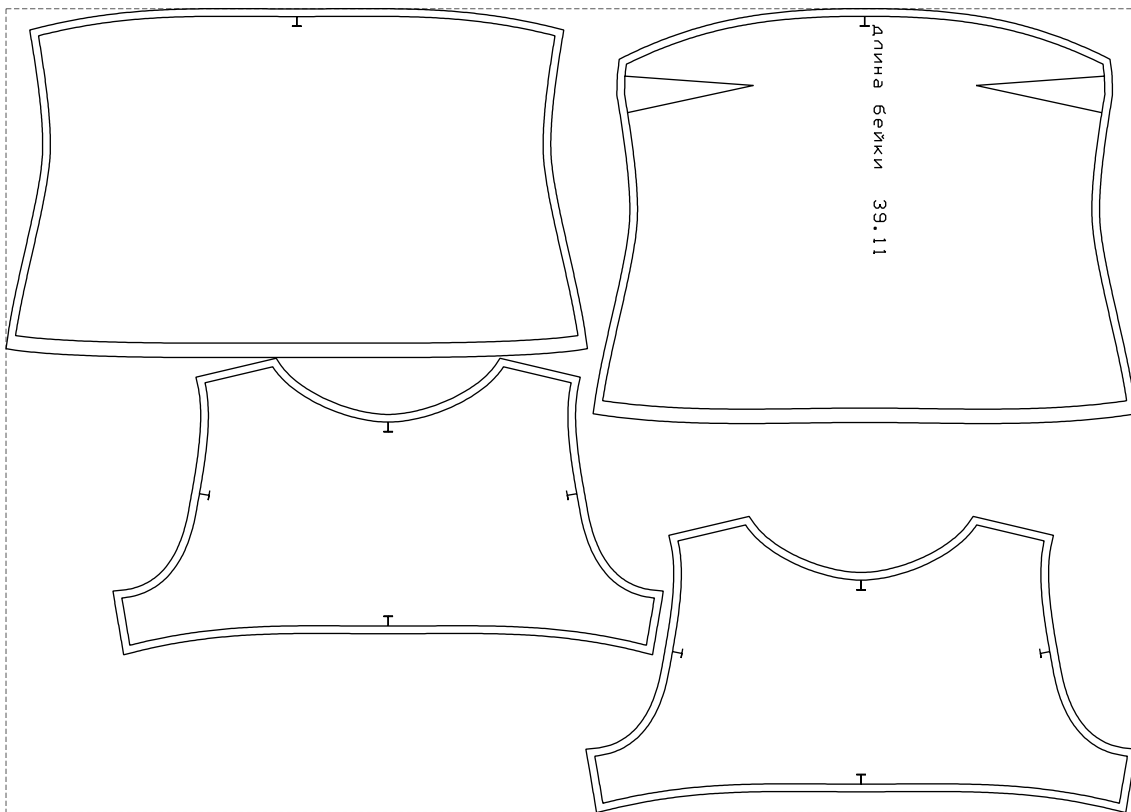

Not for print

Paper size: A4, size:1348.83 x777.69 mm

# Example

size:1177.97 x838.18 mm

Maneken =1 ver.0

rz\_1=170

rz\_16=108

rz\_17=92.5

rz\_18=89.2

rz\_19=116