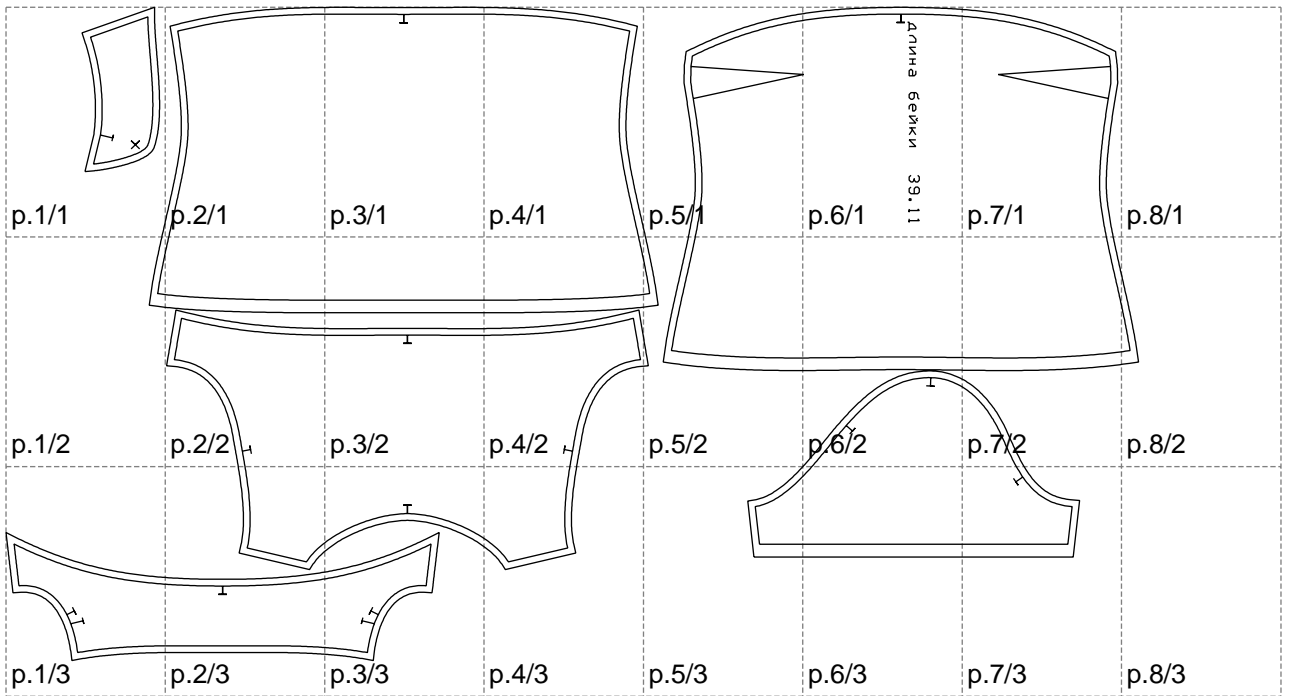

Not for print

Paper size: A4, size:1348.83 x777.69 mm

# Example

size:1177.97 x838.18 mm

Maneken =1 ver.0

rz\_1=170

rz\_16=108

rz\_17=92.5

rz\_18=89.2

rz\_19=116

rz\_20=113

---

. . . . .  
. . . . .  
. . . . .