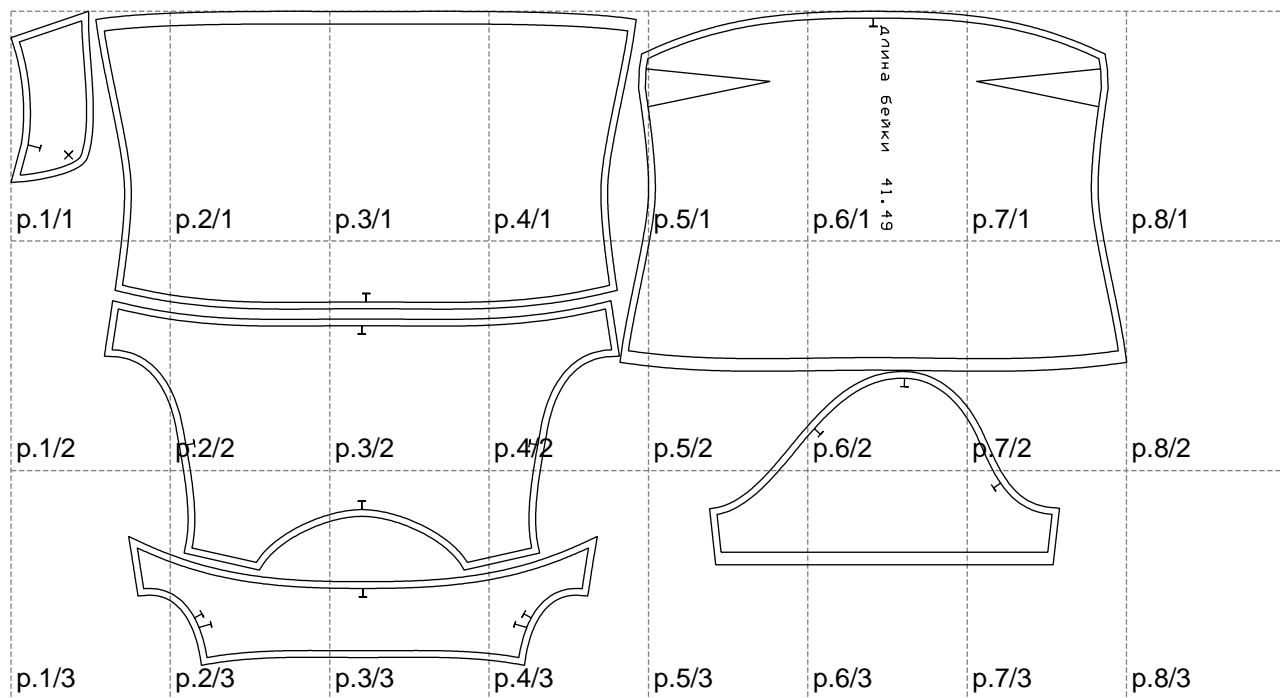

Not for print

Paper size: A4, size:1328.95 x778.70 mm

# Example

size:1247.45 x958.16 mm

Maneken =1 ver.0

rz\_1=170

rz\_16=116

rz\_17=100

rz\_18=98.8

rz\_19=124

rz\_20=121

---

. . . . .  
. . . . .  
. . . . .