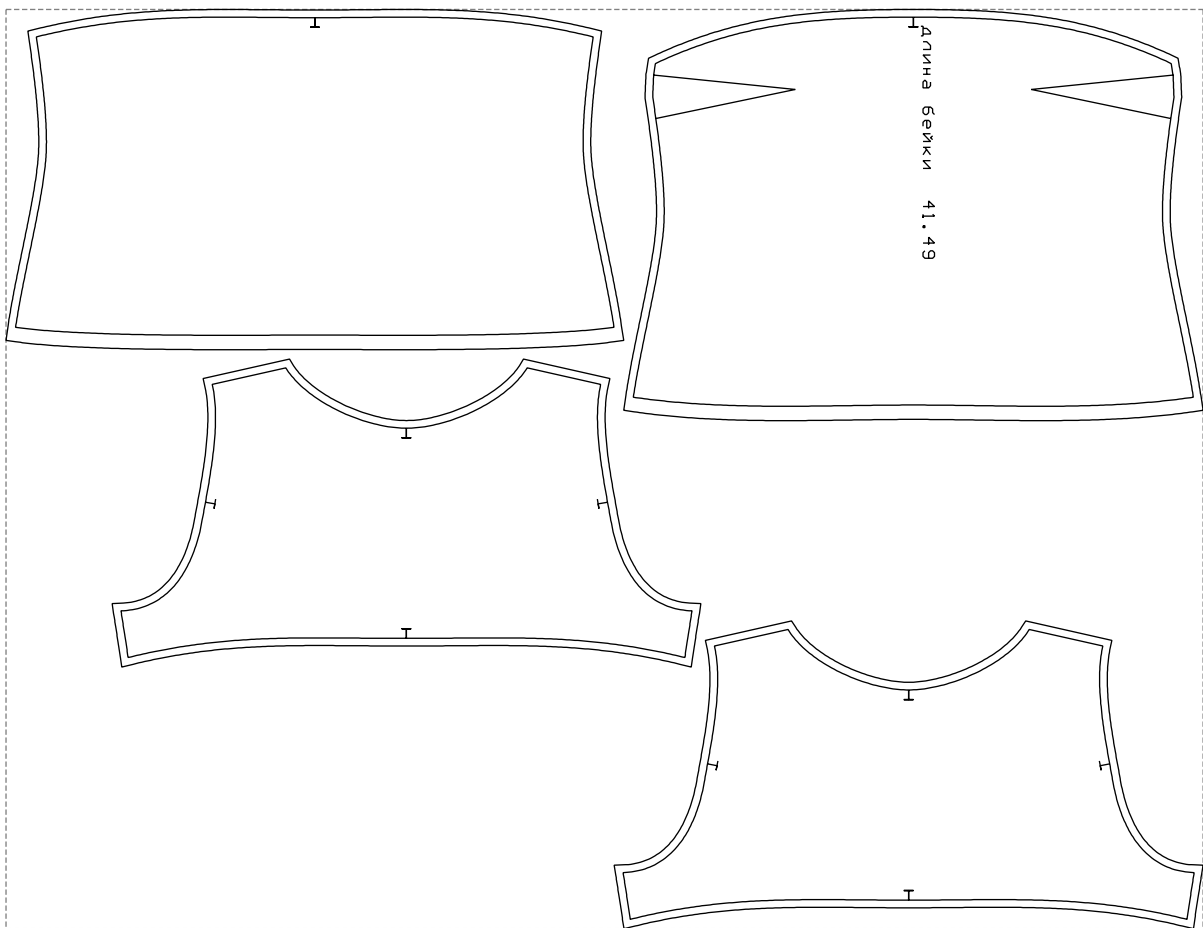

Not for print

Paper size: A4, size:1328.95 x778.70 mm

# Example

size:1247.45 x958.16 mm

Maneken =1 ver.0

rz\_1=170

rz\_16=116

rz\_17=100

rz\_18=98.8

rz\_19=124

rz\_20=121

---

. . . . .  
. . . . .  
. . . . .