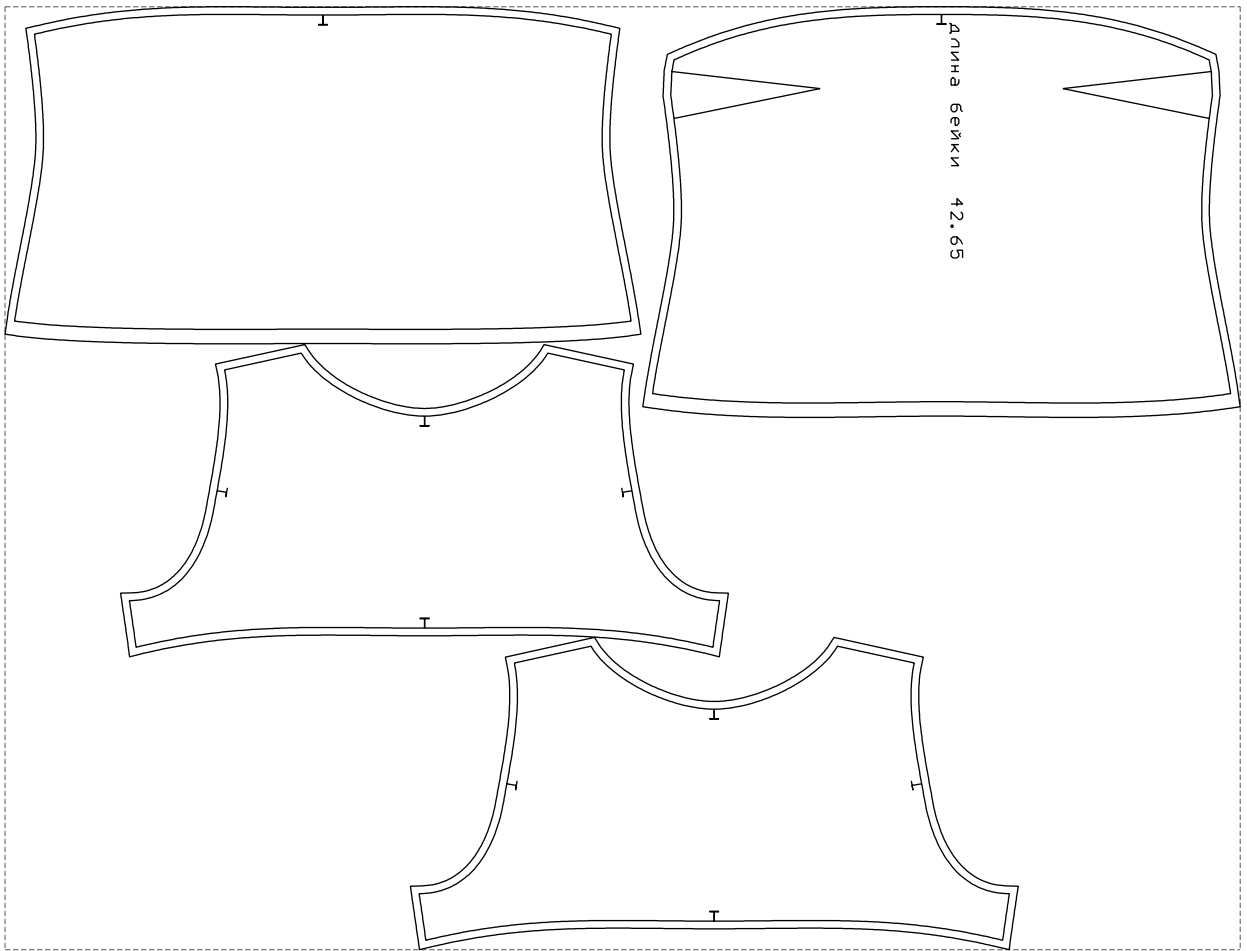

Not for print

Paper size: A4, size:1378.90 x772.57 mm

# Example

size:1287.40 x982.93 mm

Maneken =1 ver.0

rz\_1=170

rz\_16=120

rz\_17=104

rz\_18=103.6

rz\_19=128

rz\_20=125.1

---

. . . . .  
. . . . .  
. . . . .