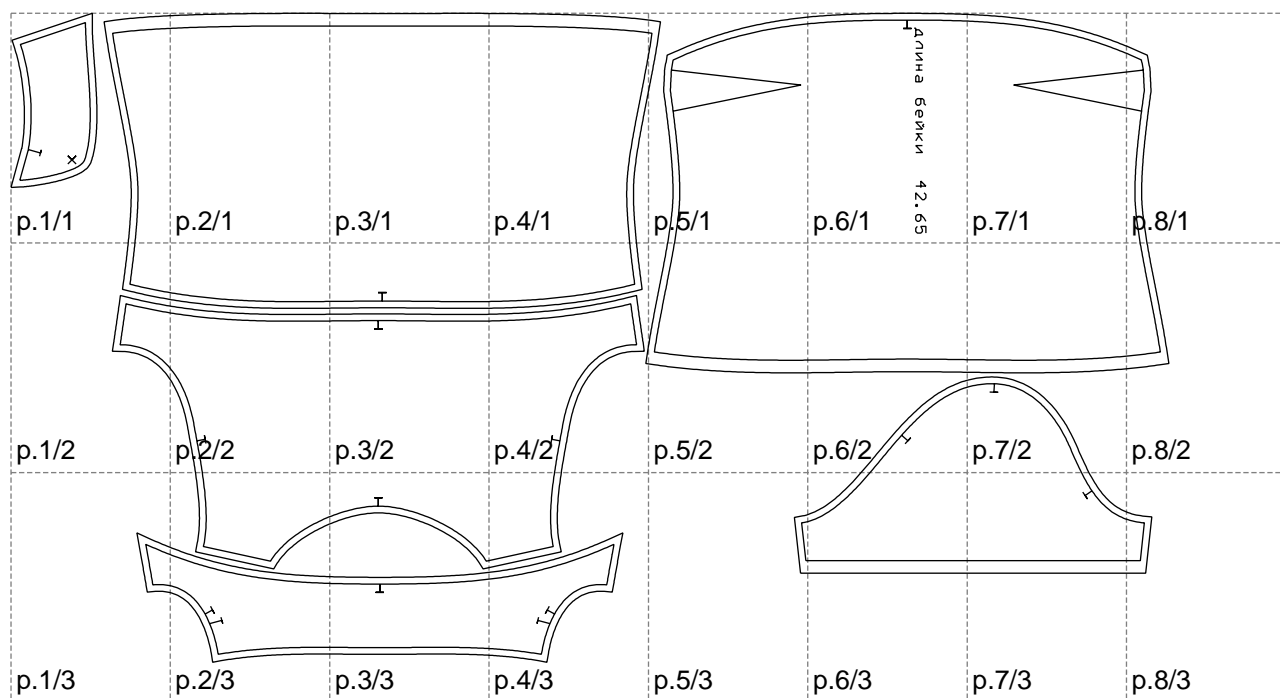

Not for print

Paper size: A4, size:1378.90 x772.57 mm

# Example

size:1287.40 x982.93 mm

Maneken =1 ver.0

rz\_1=170

rz\_16=120

rz\_17=104

rz\_18=103.6

rz\_19=128

rz\_20=125.1

---

. . . . .  
. . . . .  
. . . . .