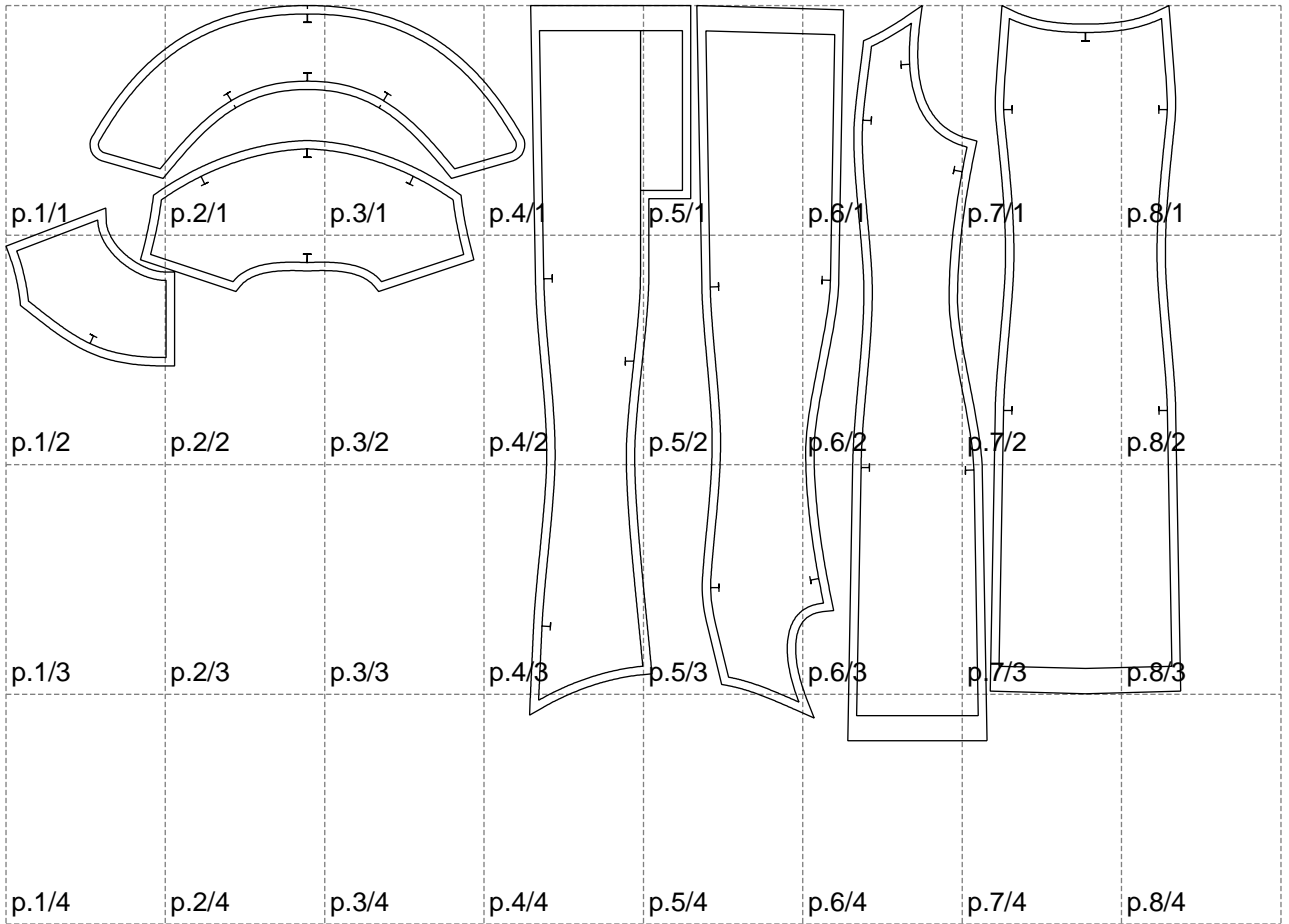

Not for print

Paper size: A4, size:1399.00 x875.43 mm

# Example

size:1488.99 x1241.78 mm

Maneken =1 ver.0

rz\_1=170

rz\_16=88

rz\_17=75.6

rz\_18=67.6

rz\_19=96

rz\_20=94.6

---

. . . . .  
. . . . .  
. . . . .