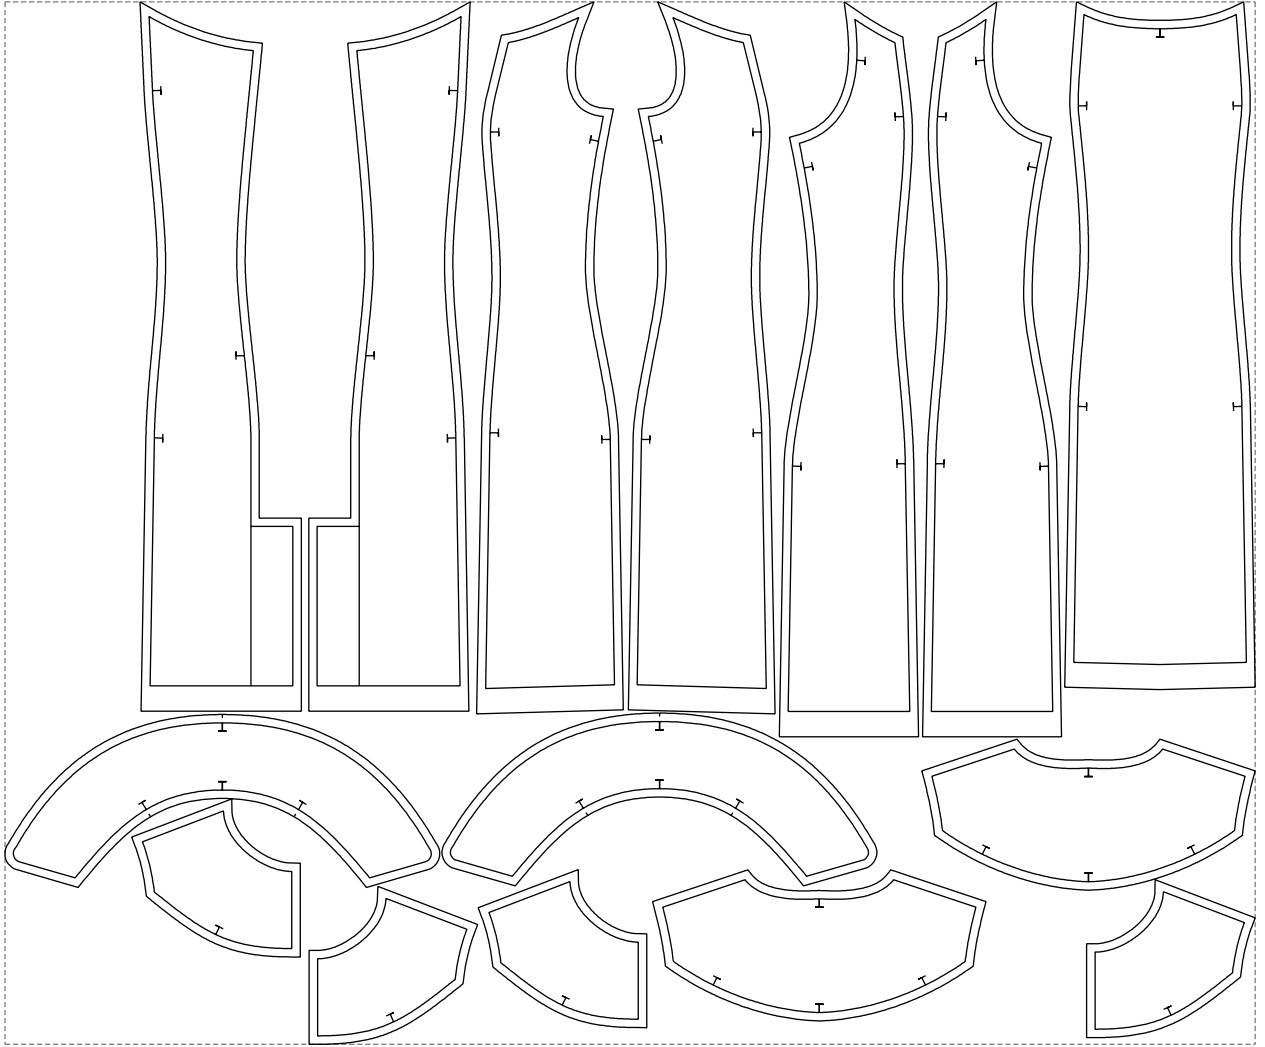

Not for print

Paper size: A4, size:1399.00 x875.43 mm

# Example

size:1488.99 x1241.78 mm

Maneken =1 ver.0

rz\_1=170

rz\_16=88

rz\_17=75.6

rz\_18=67.6

rz\_19=96

rz\_20=94.6

---

. . . . .  
. . . . .  
. . . . .