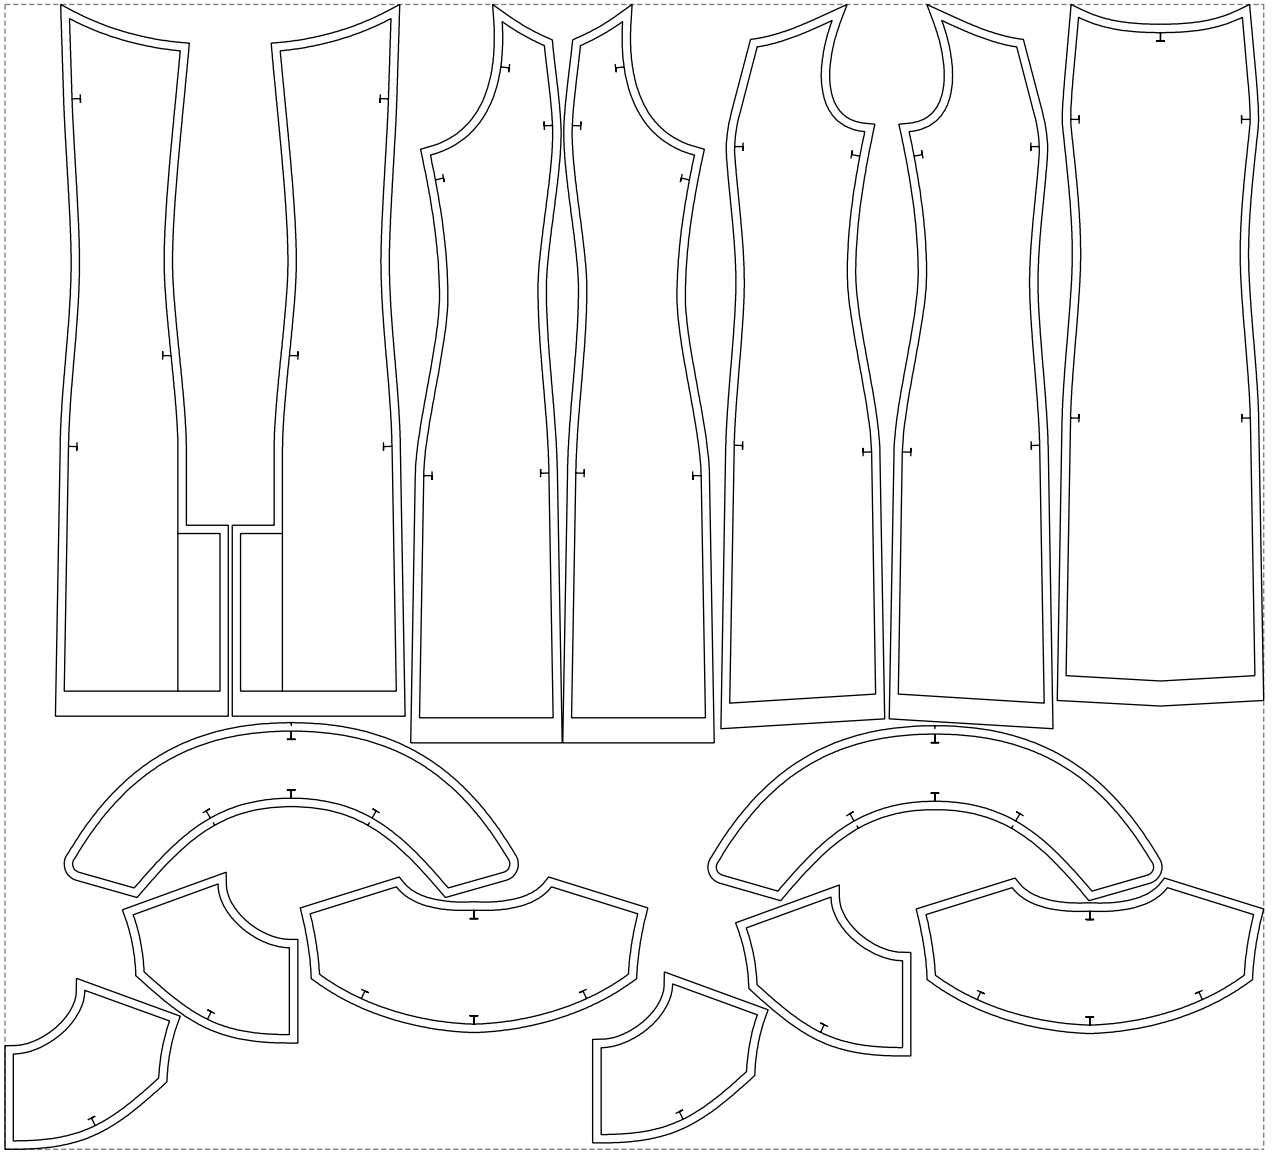

Not for print

Paper size: A4, size:1399.00 x879.76 mm

# Example

size:1499.00 x1363.79 mm

Maneken =1 ver.0

rz\_1=170

rz\_16=100

rz\_17=85.4

rz\_18=80.2

rz\_19=108

rz\_20=105.4

---

. . . . .  
. . . . .  
. . . . .