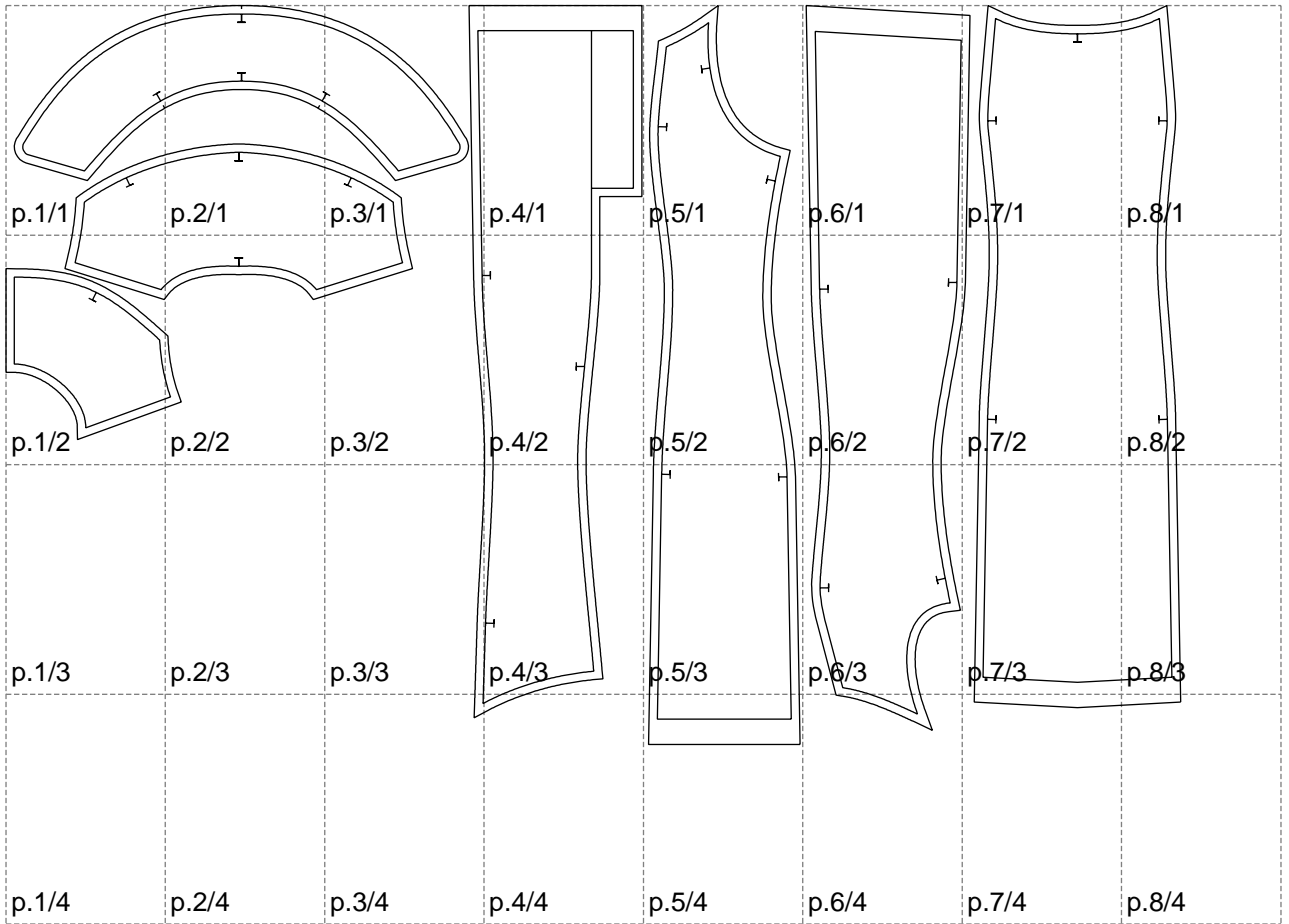

Not for print

Paper size: A4, size:1399.00 x879.76 mm

# Example

size:1499.00 x1363.79 mm

Maneken =1 ver.0

rz\_1=170

rz\_16=100

rz\_17=85.4

rz\_18=80.2

rz\_19=108

rz\_20=105.4

---

. . . . .  
. . . . .  
. . . . .