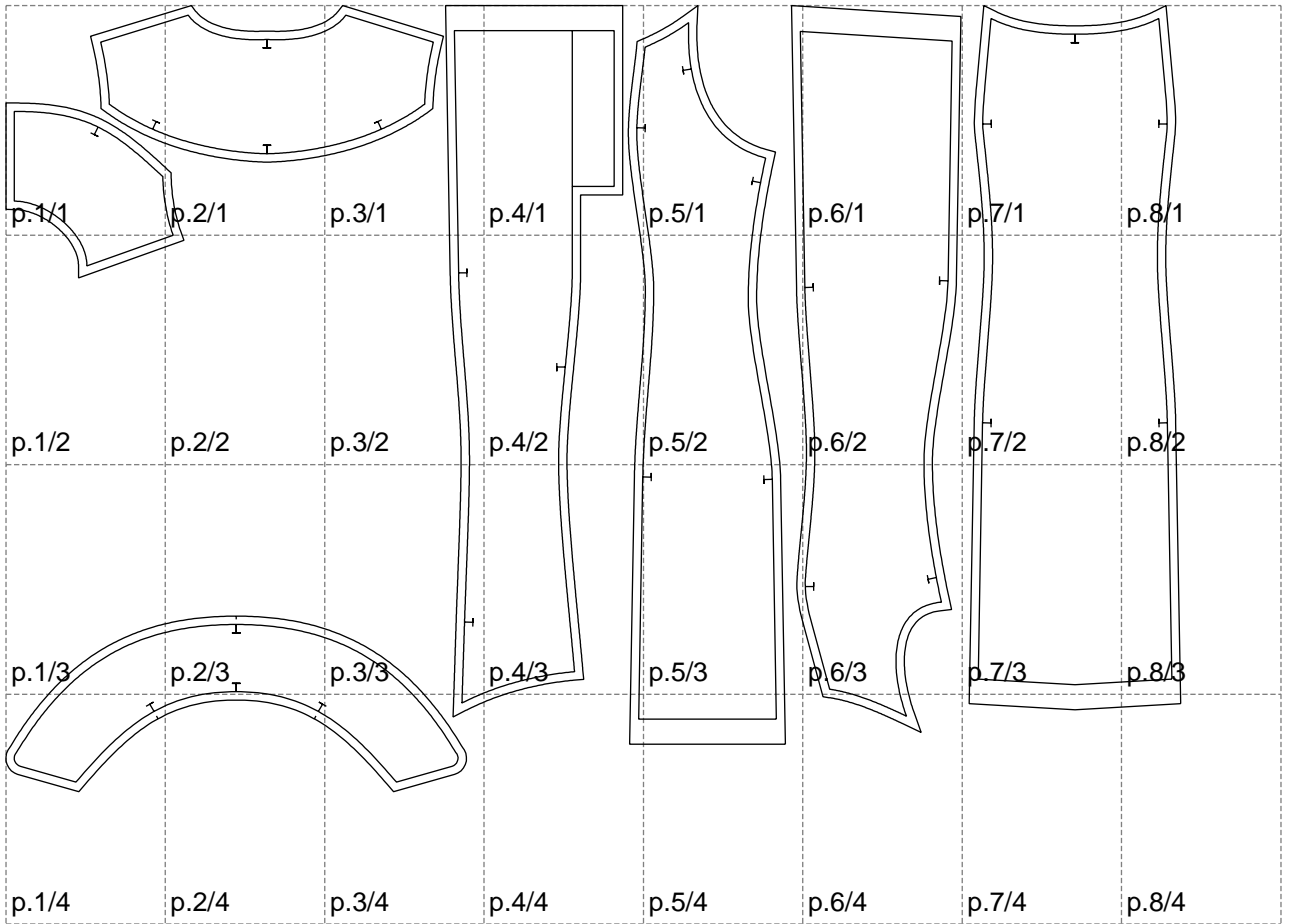

Not for print

Paper size: A4, size:1399.00 x936.19 mm

# Example

size:1488.94 x1362.74 mm

Maneken =1 ver.0

rz\_1=170

rz\_16=104

rz\_17=88.9

rz\_18=84.4

rz\_19=112

rz\_20=109.3

---

. . . . .  
. . . . .  
. . . . .