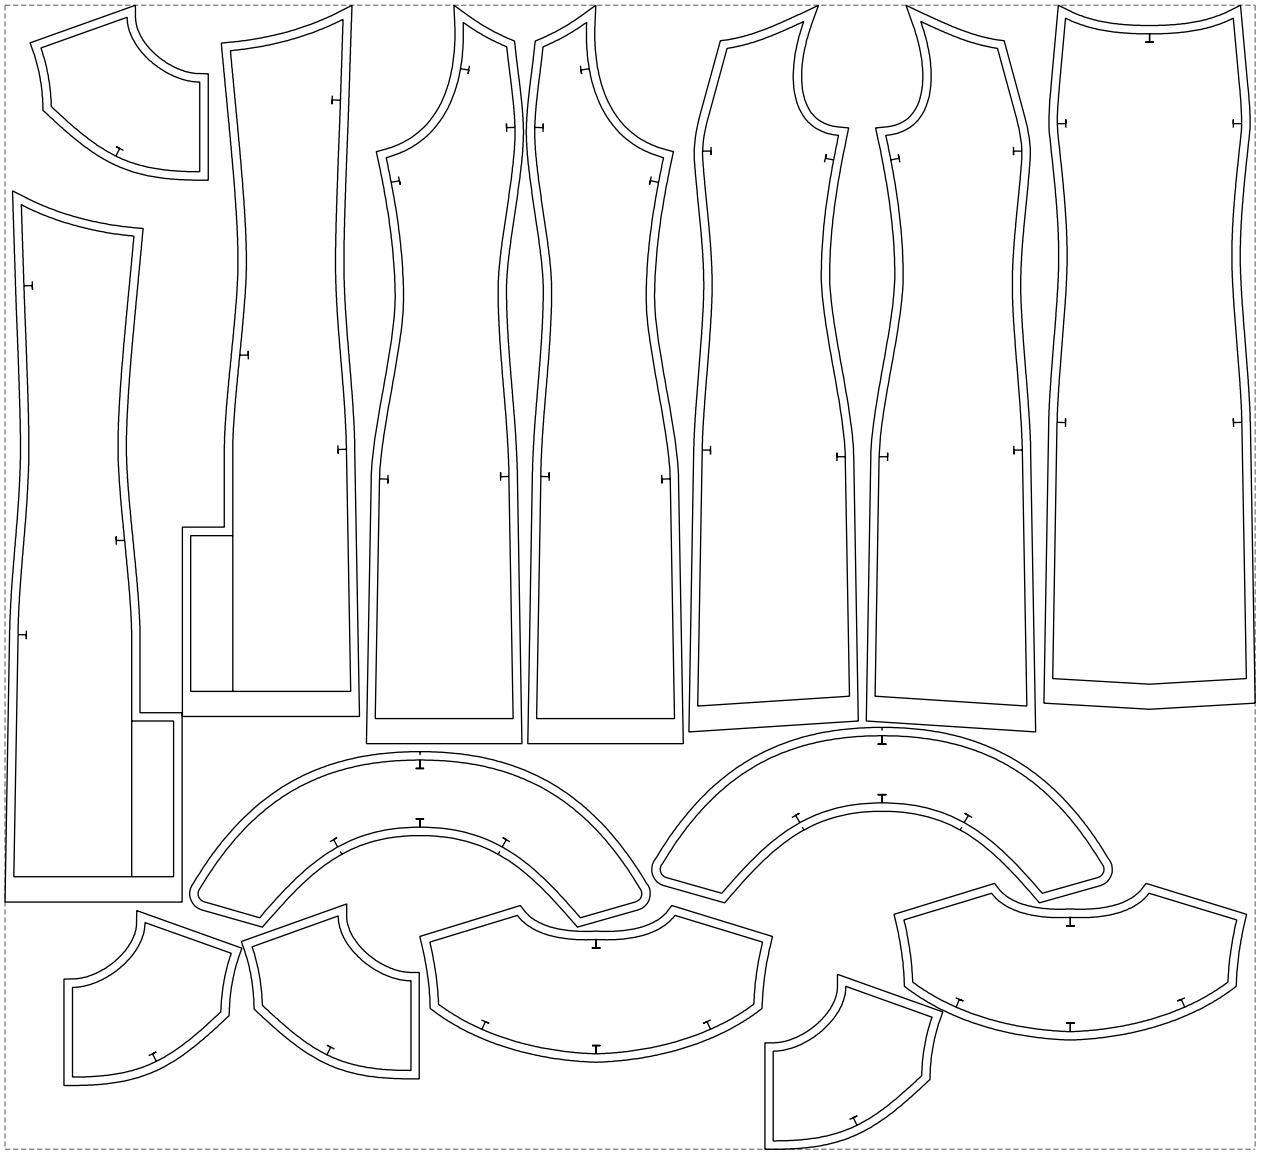

Not for print

Paper size: A4, size:1399.00 x936.19 mm

# Example

size:1488.94 x1362.74 mm

Maneken =1 ver.0

rz\_1=170

rz\_16=104

rz\_17=88.9

rz\_18=84.4

rz\_19=112