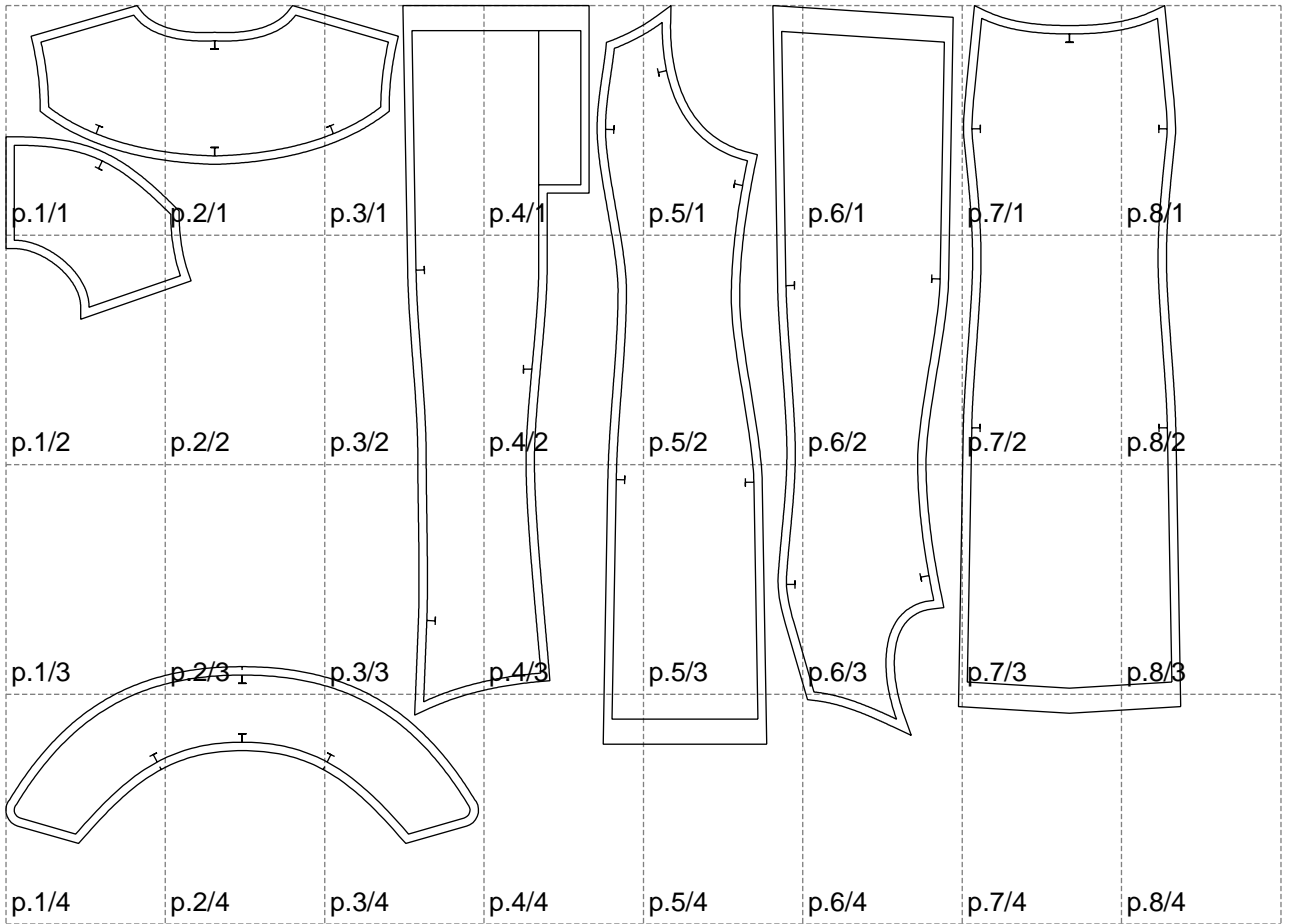

Not for print

Paper size: A4, size:1399.00 x997.88 mm

# Example

size:1499.00 x1684.53 mm

Maneken =1 ver.0

rz\_1=170

rz\_16=112

rz\_17=96.2

rz\_18=94

rz\_19=120

rz\_20=117

---

. . . . .  
. . . . .  
. . . . .