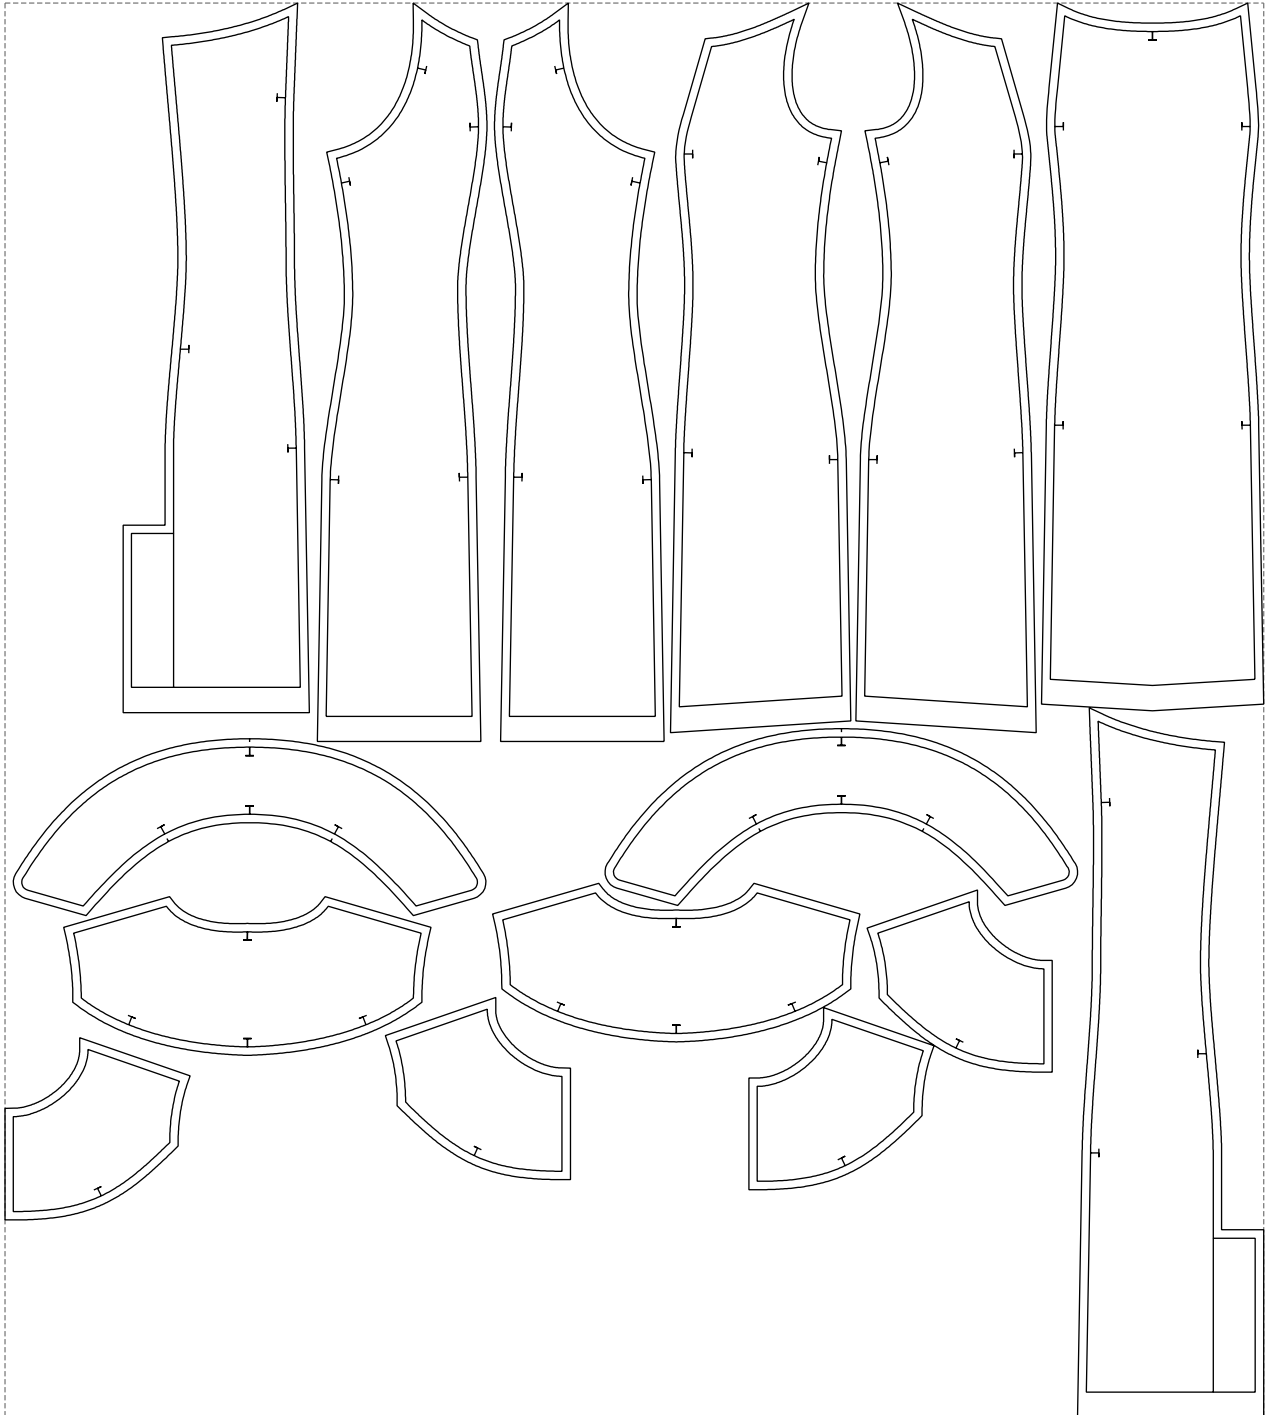

Not for print

Paper size: A4, size:1399.00 x997.88 mm

# Example

size:1499.00 x1684.53 mm

Maneken =1 ver.0

rz\_1=170

rz\_16=112

rz\_17=96.2

rz\_18=94

rz\_19=120