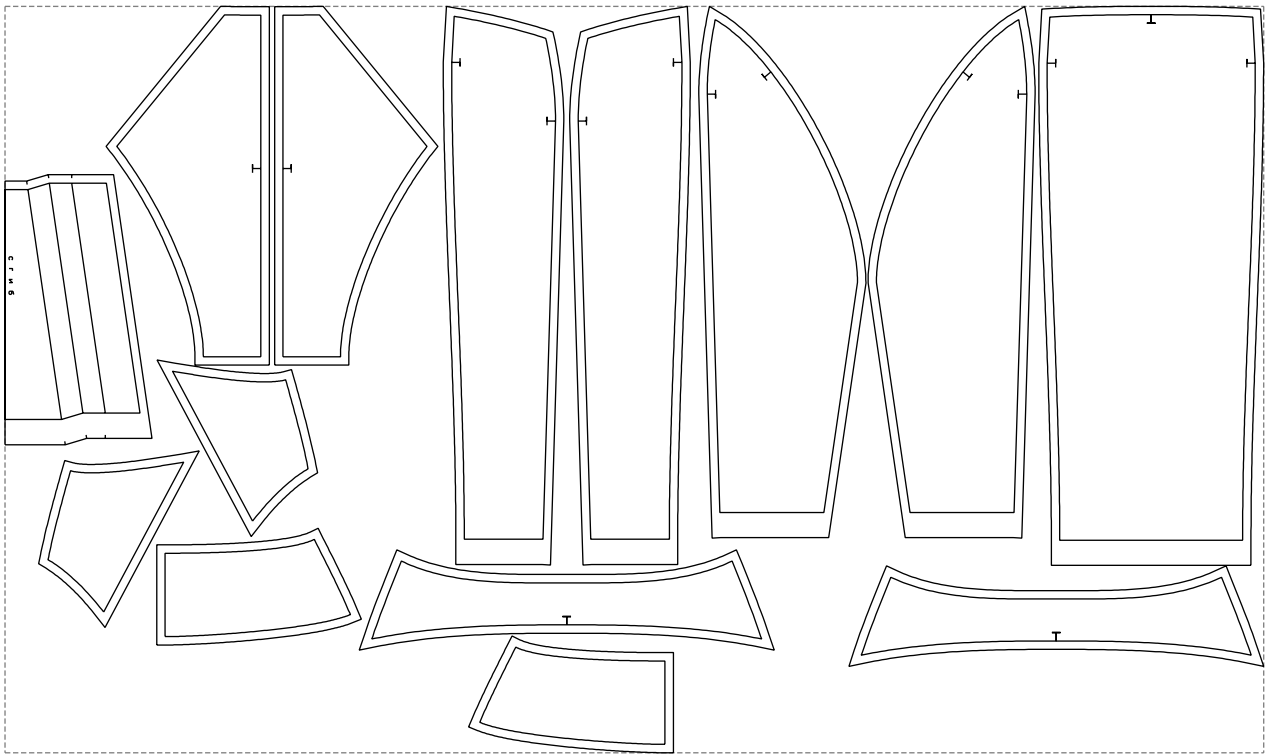

Not for print

Paper size: A4, size:1399.00 x665.86 mm

# Example

size:1499.00 x889.16 mm

Maneken =1 ver.0

rz\_1=170

rz\_16=88

rz\_17=75.6

rz\_18=67.6

rz\_19=96