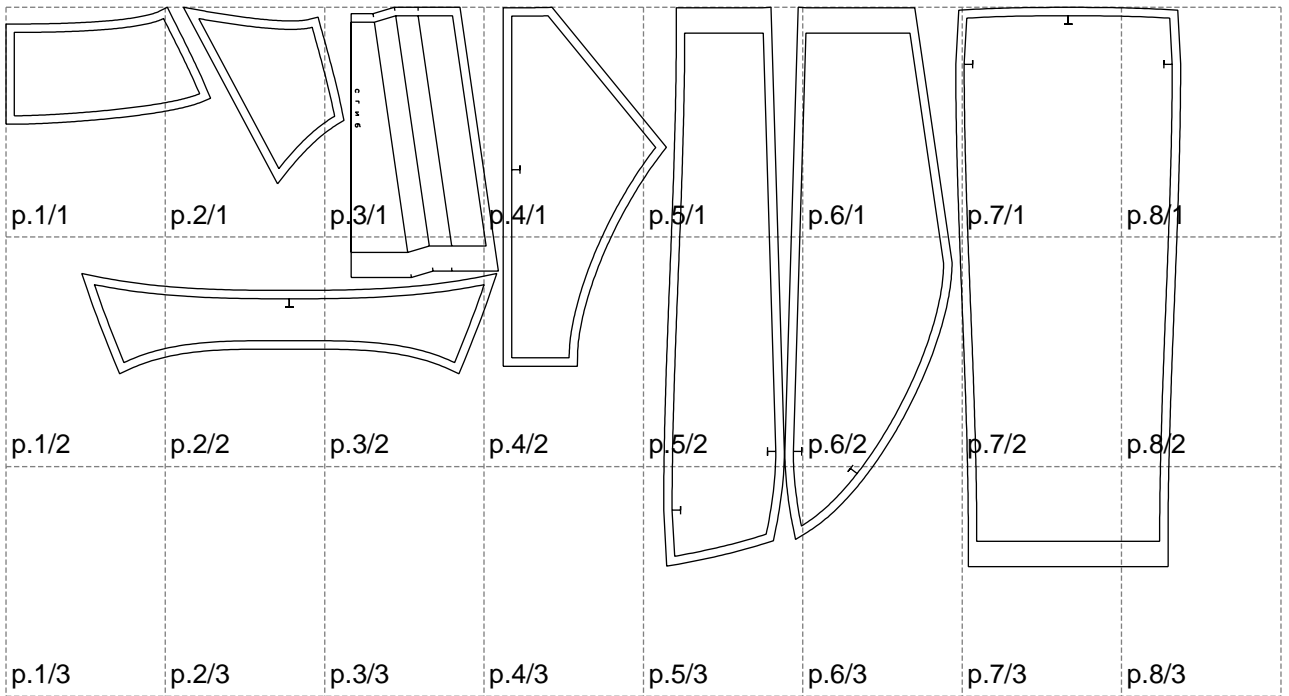

Not for print

Paper size: A4, size:1399.00 x665.86 mm

# Example

size:1499.00 x889.16 mm

Maneken =1 ver.0

rz\_1=170

rz\_16=88

rz\_17=75.6

rz\_18=67.6

rz\_19=96

rz\_20=94.6

---

. . . . .  
. . . . .  
. . . . .