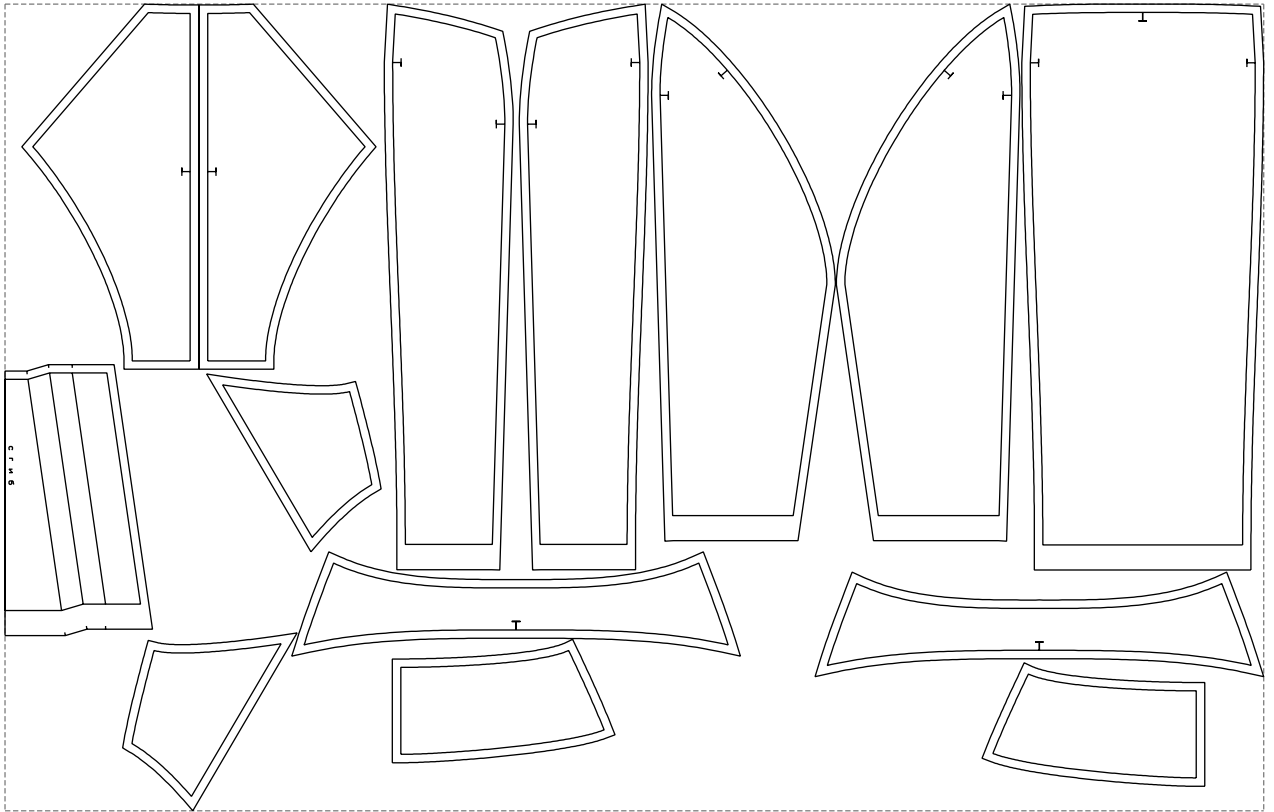

Not for print

Paper size: A4, size:1399.00 x674.21 mm

# Example

size:1499.00 x960.91 mm

Maneken =1 ver.0

rz\_1=170

rz\_16=96

rz\_17=82

rz\_18=76

rz\_19=104

rz\_20=101.8

---

. . . . .  
. . . . .  
. . . . .