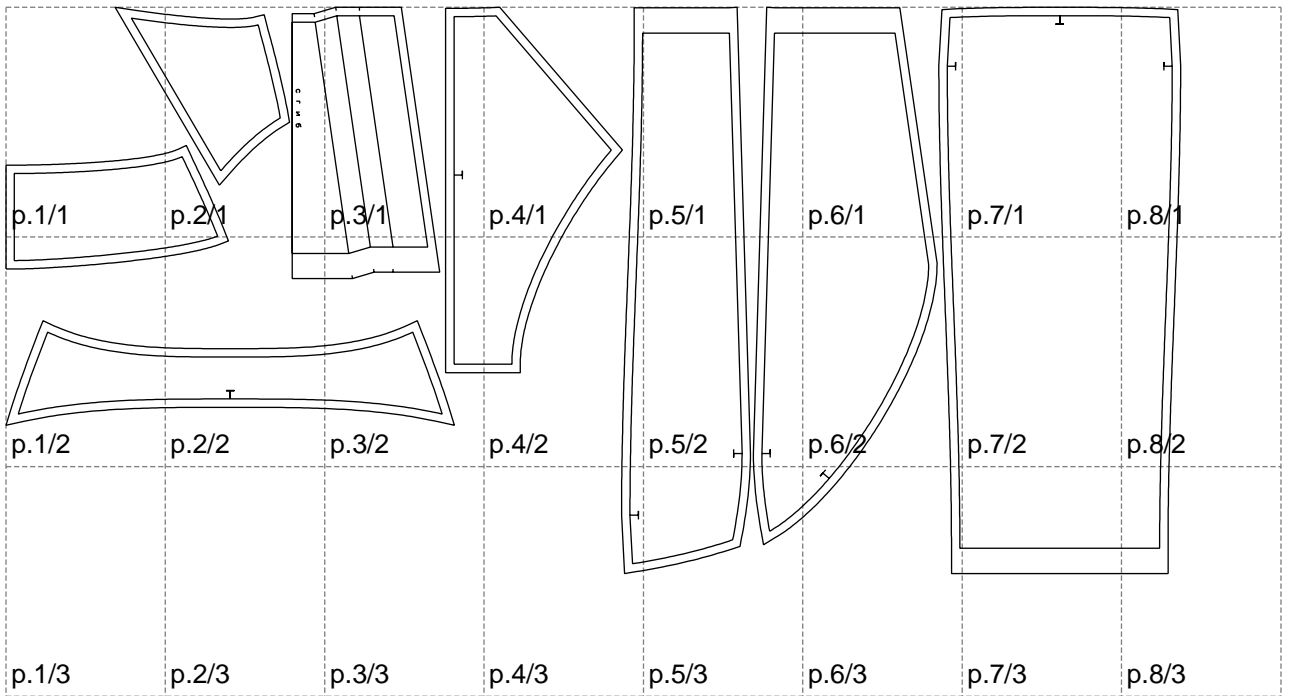

Not for print

Paper size: A4, size:1399.00 x674.21 mm

# Example

size:1499.00 x960.91 mm

Maneken =1 ver.0

rz\_1=170

rz\_16=96

rz\_17=82

rz\_18=76

rz\_19=104

rz\_20=101.8

---

. . . . .  
. . . . .  
. . . . .