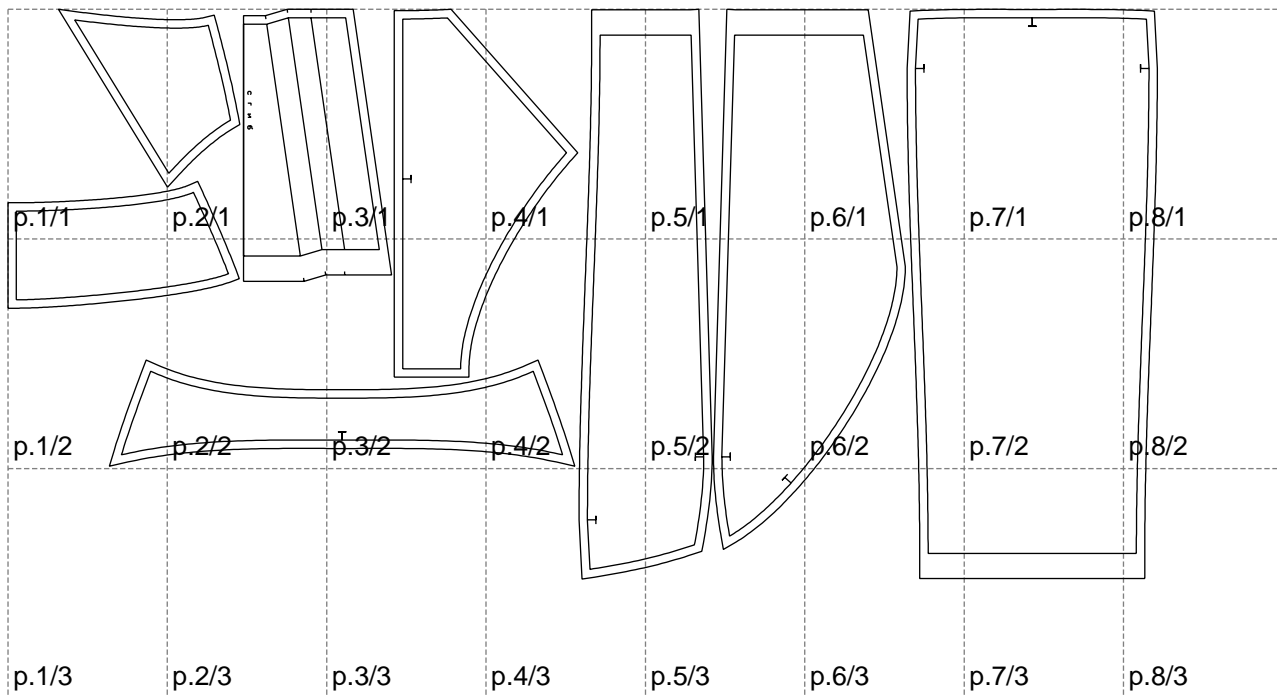

Not for print

Paper size: A4, size:1368.91 x678.35 mm

# Example

size:1478.96 x982.97 mm

Maneken =1 ver.0

rz\_1=170

rz\_16=100

rz\_17=85.4

rz\_18=80.2

rz\_19=108

rz\_20=105.4

---

. . . . .  
. . . . .  
. . . . .