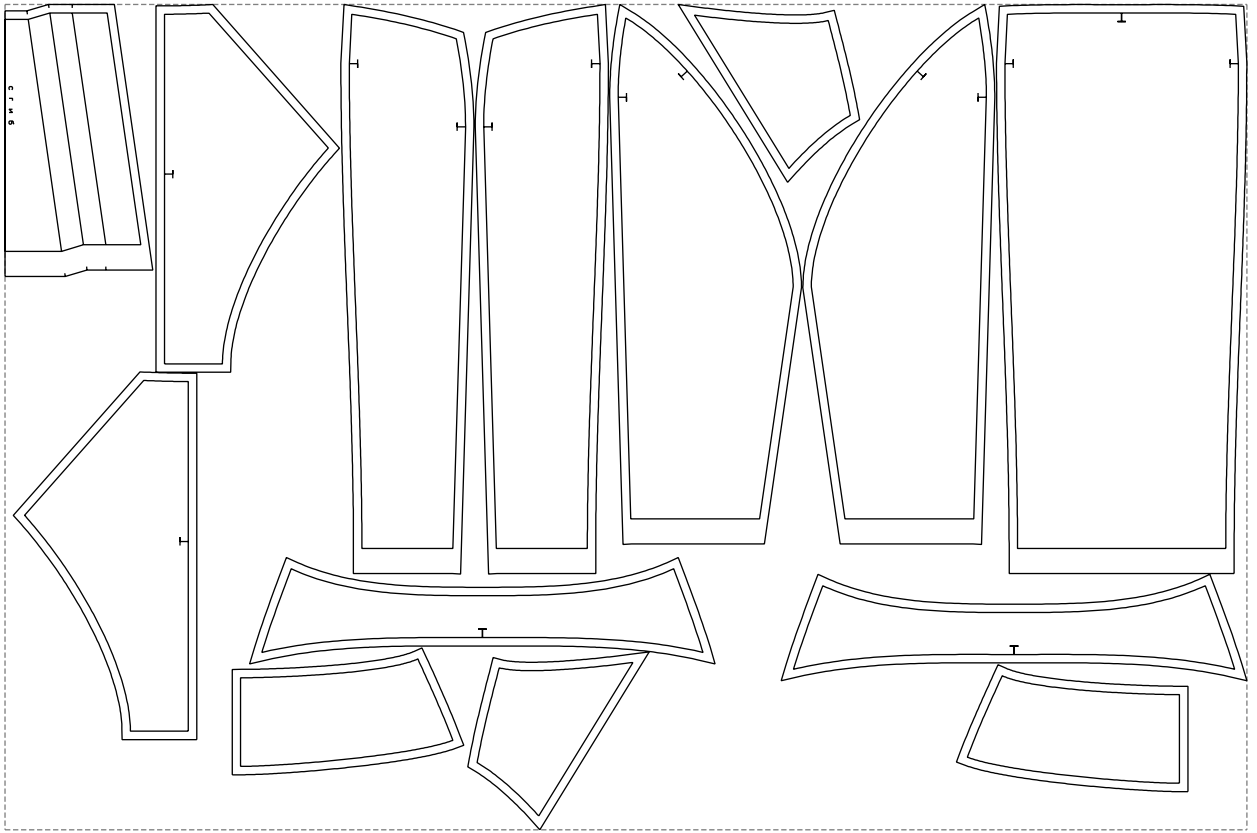

Not for print

Paper size: A4, size:1368.91 x678.35 mm

# Example

size:1478.96 x982.97 mm

Maneken =1 ver.0

rz\_1=170

rz\_16=100

rz\_17=85.4

rz\_18=80.2

rz\_19=108

rz\_20=105.4

---

. . . . .  
. . . . .  
. . . . .