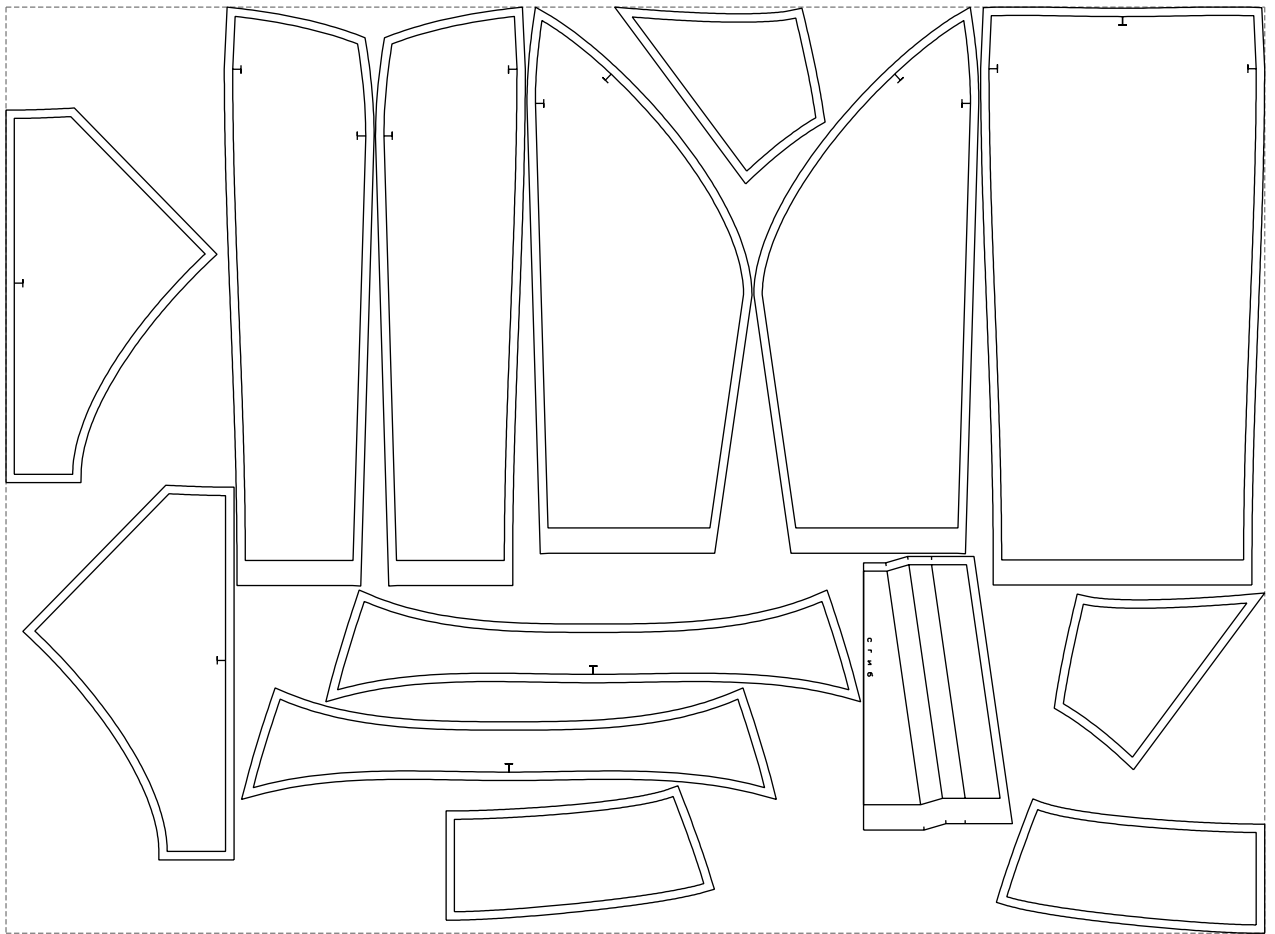

Not for print

Paper size: A4, size:1358.64 x786.62 mm

# Example

size:1499.00 x1103.35 mm

Maneken =1 ver.0

rz\_1=170

rz\_16=116

rz\_17=100

rz\_18=98.8

rz\_19=124