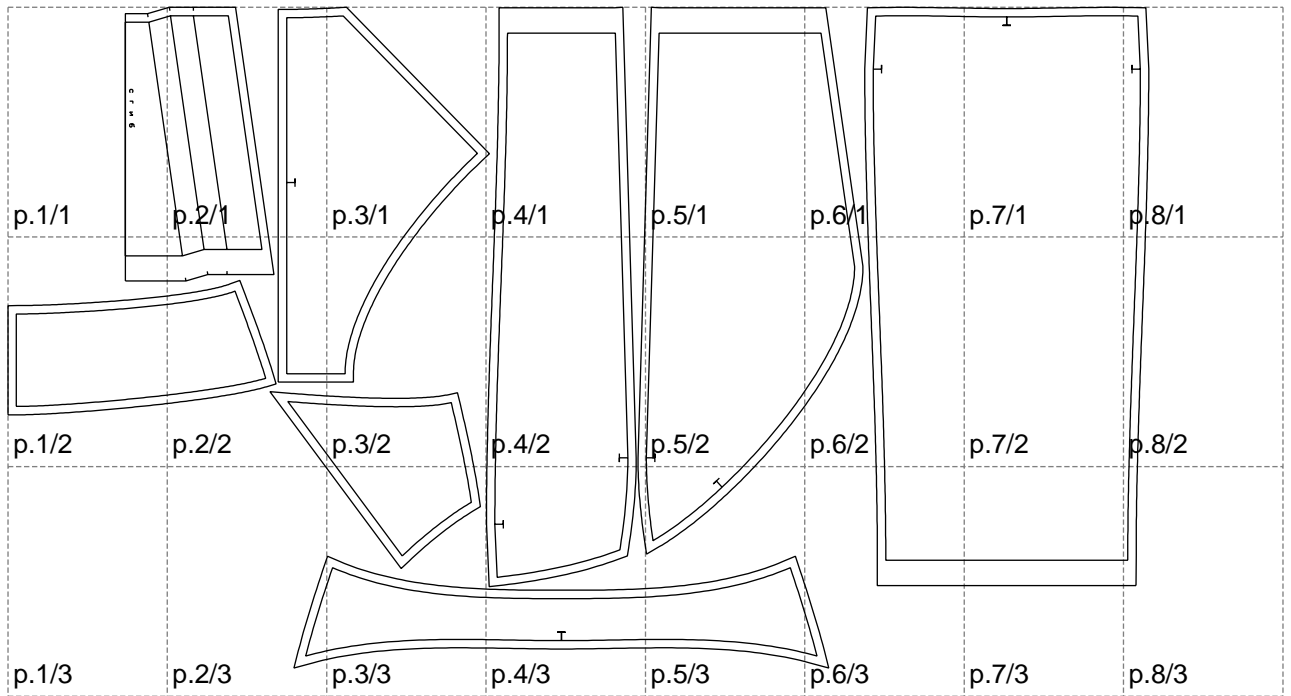

Not for print

Paper size: A4, size:1358.64 x786.62 mm

# Example

size:1499.00 x1103.35 mm

Maneken =1 ver.0

rz\_1=170

rz\_16=116

rz\_17=100

rz\_18=98.8

rz\_19=124

rz\_20=121

---

. . . . .  
. . . . .  
. . . . .