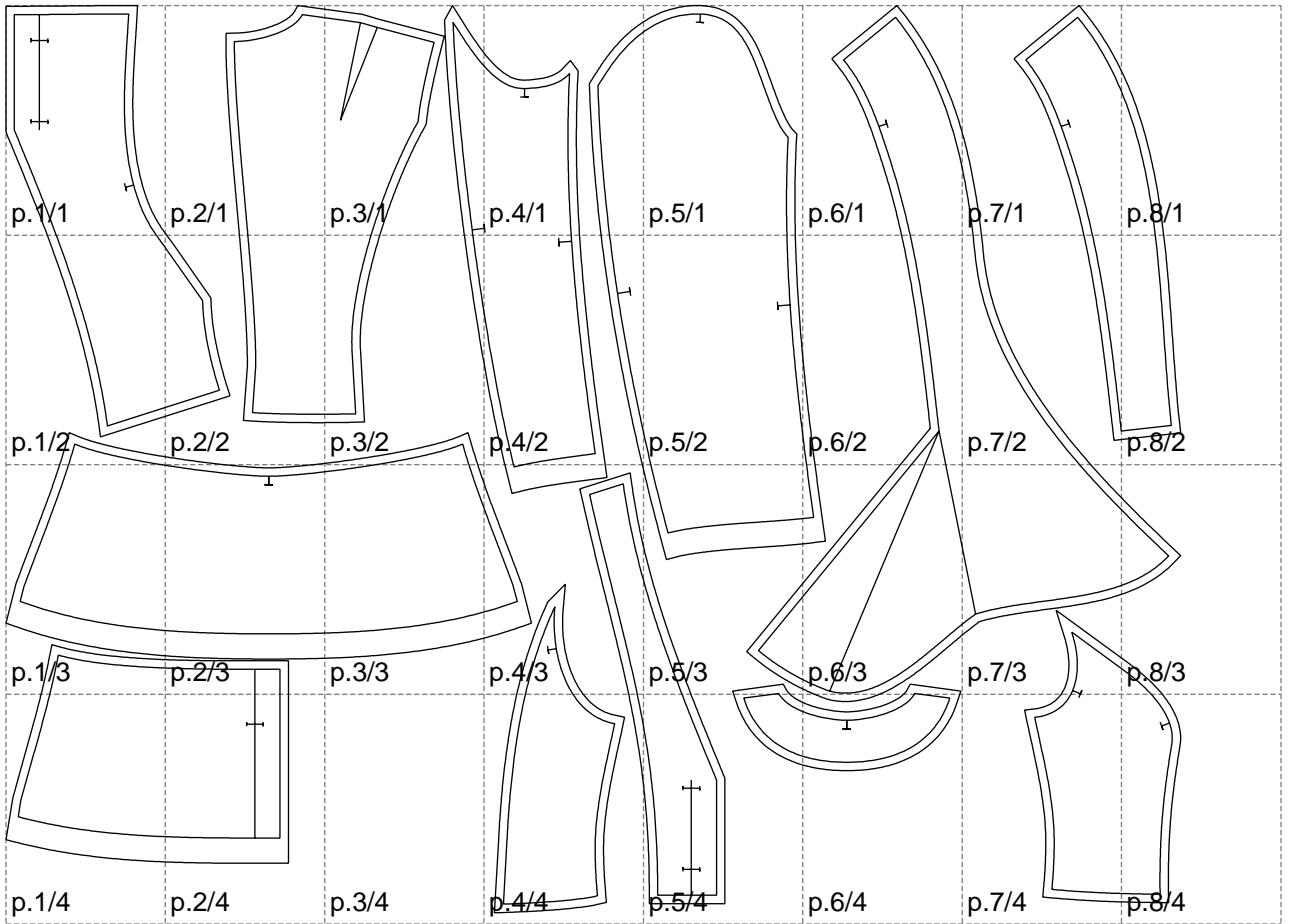

Not for print

Paper size: A4, size:1399.00 x1080.31 mm

# Example

size:1499.00 x2121.60 mm

Maneken =1 ver.0

rz\_1=170

rz\_16=100

rz\_17=85.4

rz\_18=80.2

rz\_19=108

rz\_20=105.4

---

. . . . .  
. . . . .  
. . . . .