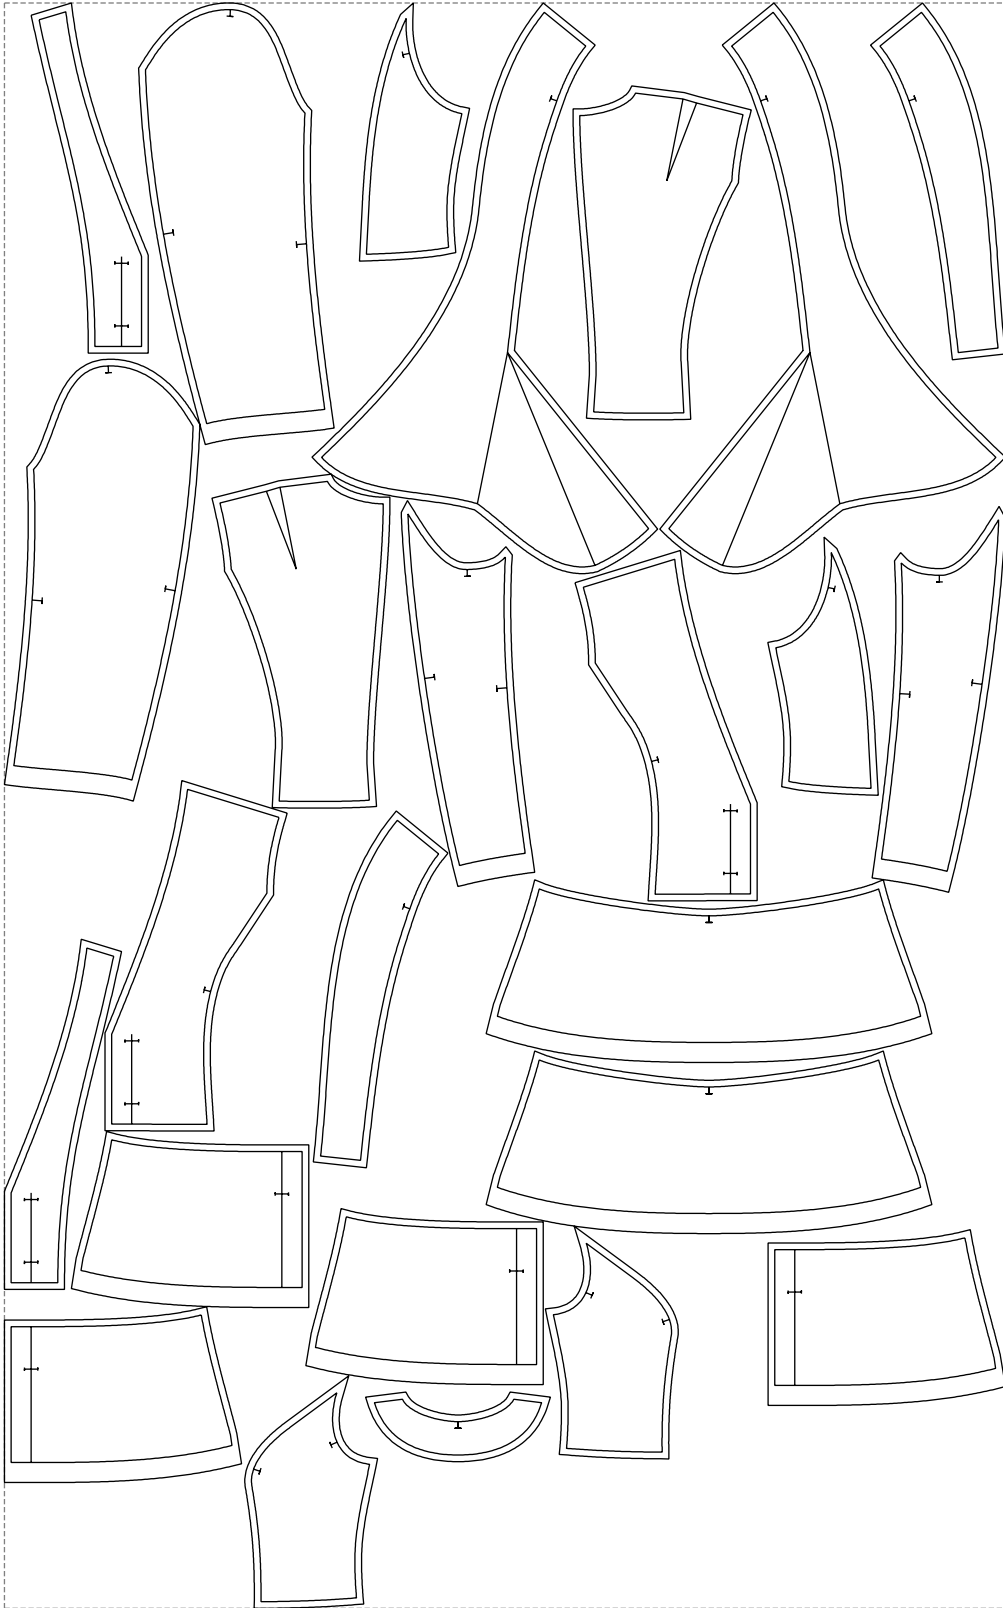

Not for print

Paper size: A4, size:1399.00 x1108.17 mm

# Example

size:1499.00 x2404.81 mm

Maneken =1 ver.0

rz\_1=170

rz\_16=108

rz\_17=92.5

rz\_18=89.2

rz\_19=116