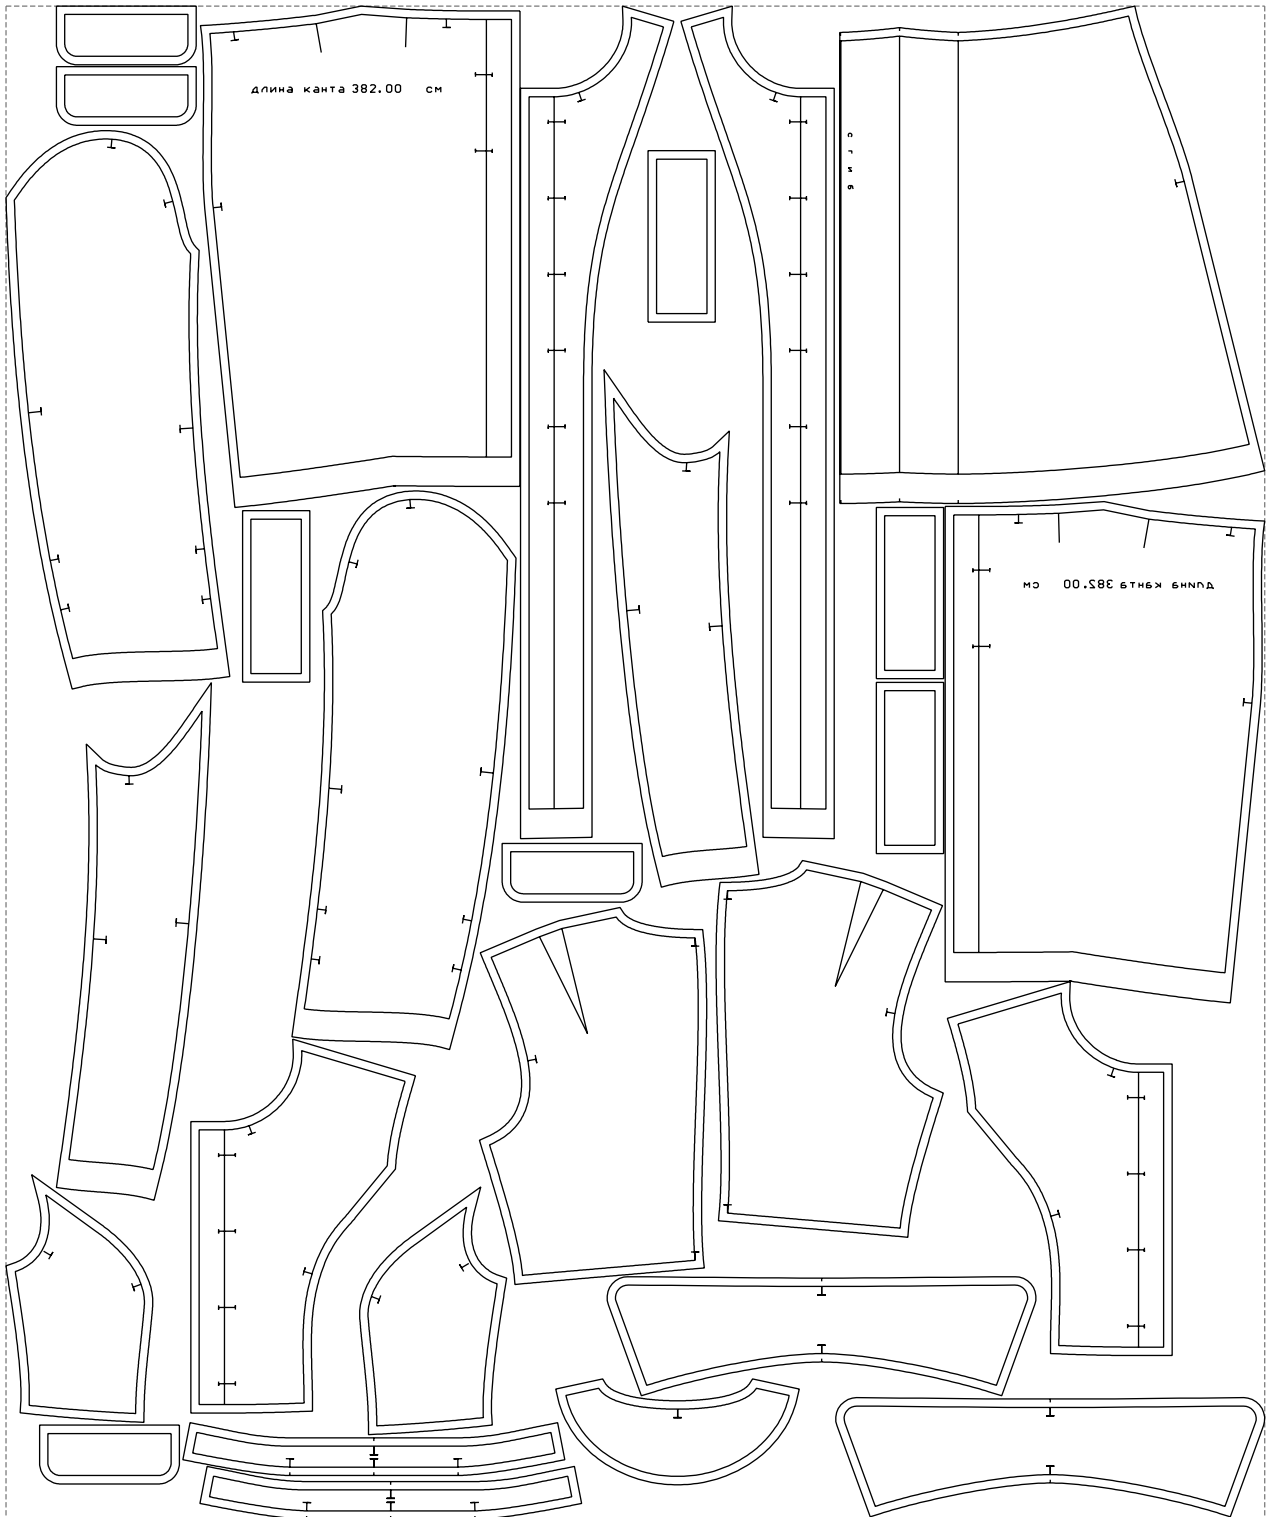

Not for print

Paper size: A4, size:1399.00 x1048.66 mm

# Example

size:1499.00 x1802.58 mm

Maneken =1 ver.0

rz\_1=170

rz\_16=88

rz\_17=75.6

rz\_18=67.6

rz\_19=96

rz\_20=94.6

---

. . . . .  
. . . . .  
. . . . .