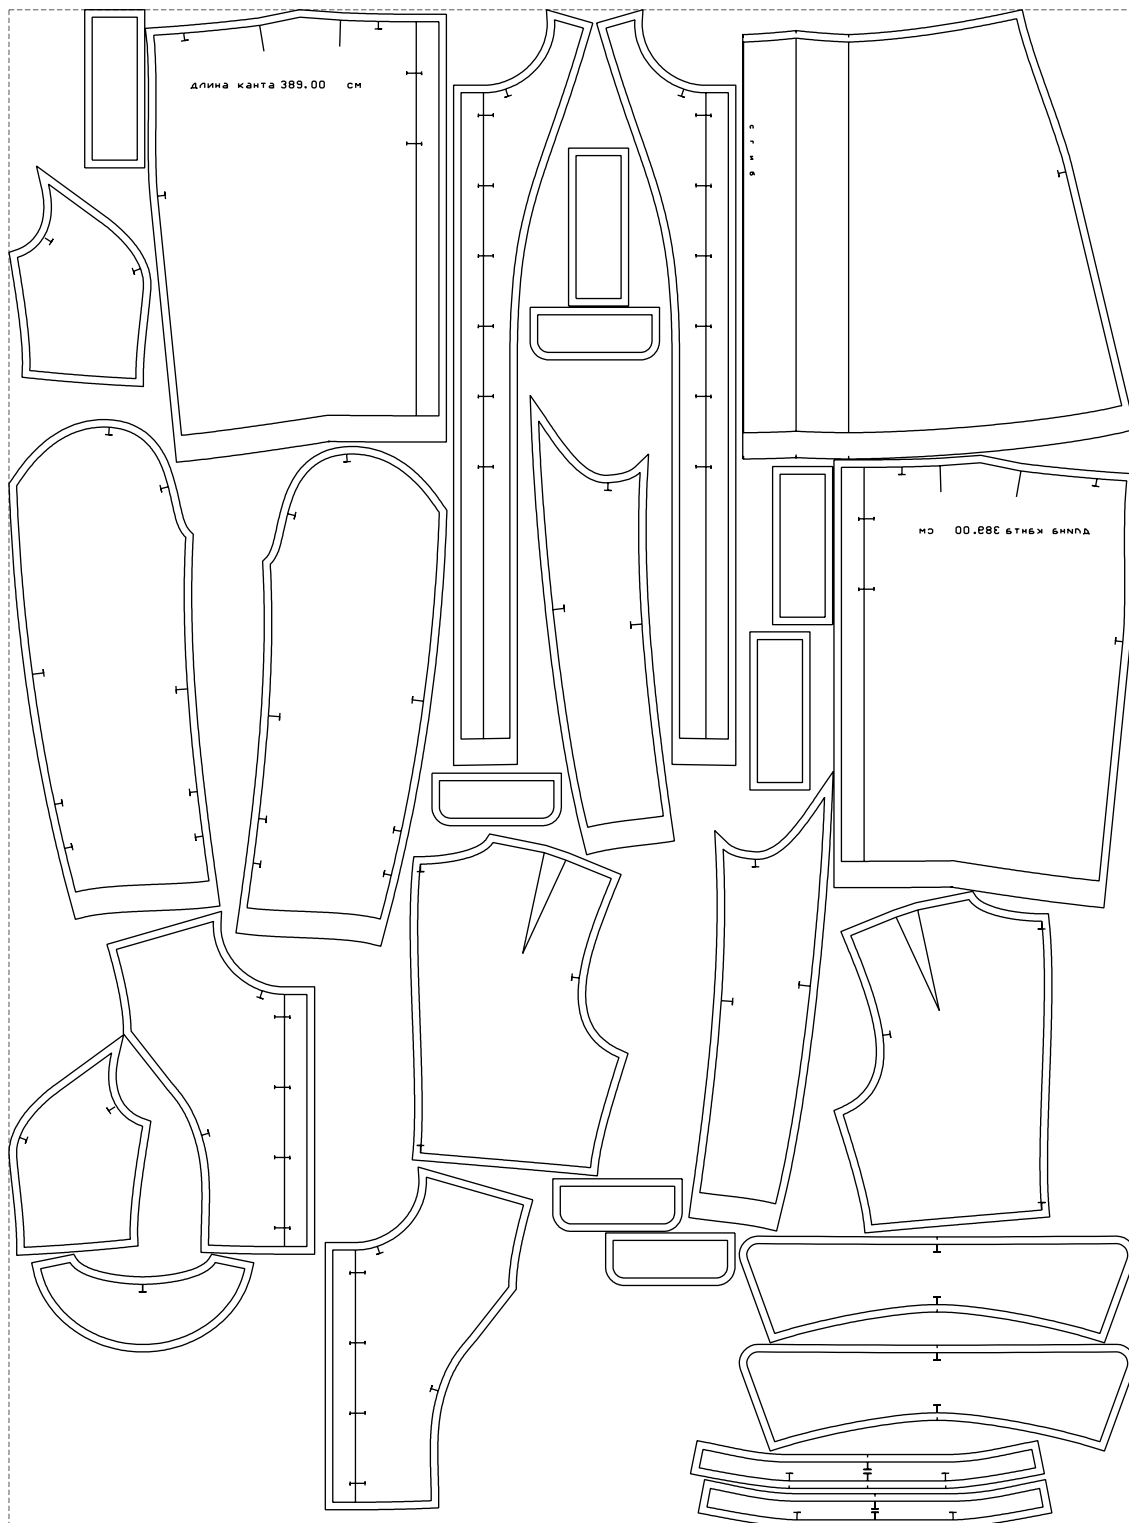

Not for print

Paper size: A4, size:1399.00 x1122.60 mm

# Example

size:1499.00 x2020.76 mm

Maneken =1 ver.0

rz\_1=170

rz\_16=96

rz\_17=82

rz\_18=76

rz\_19=104

rz\_20=101.8

---

. . . . .  
. . . . .  
. . . . .