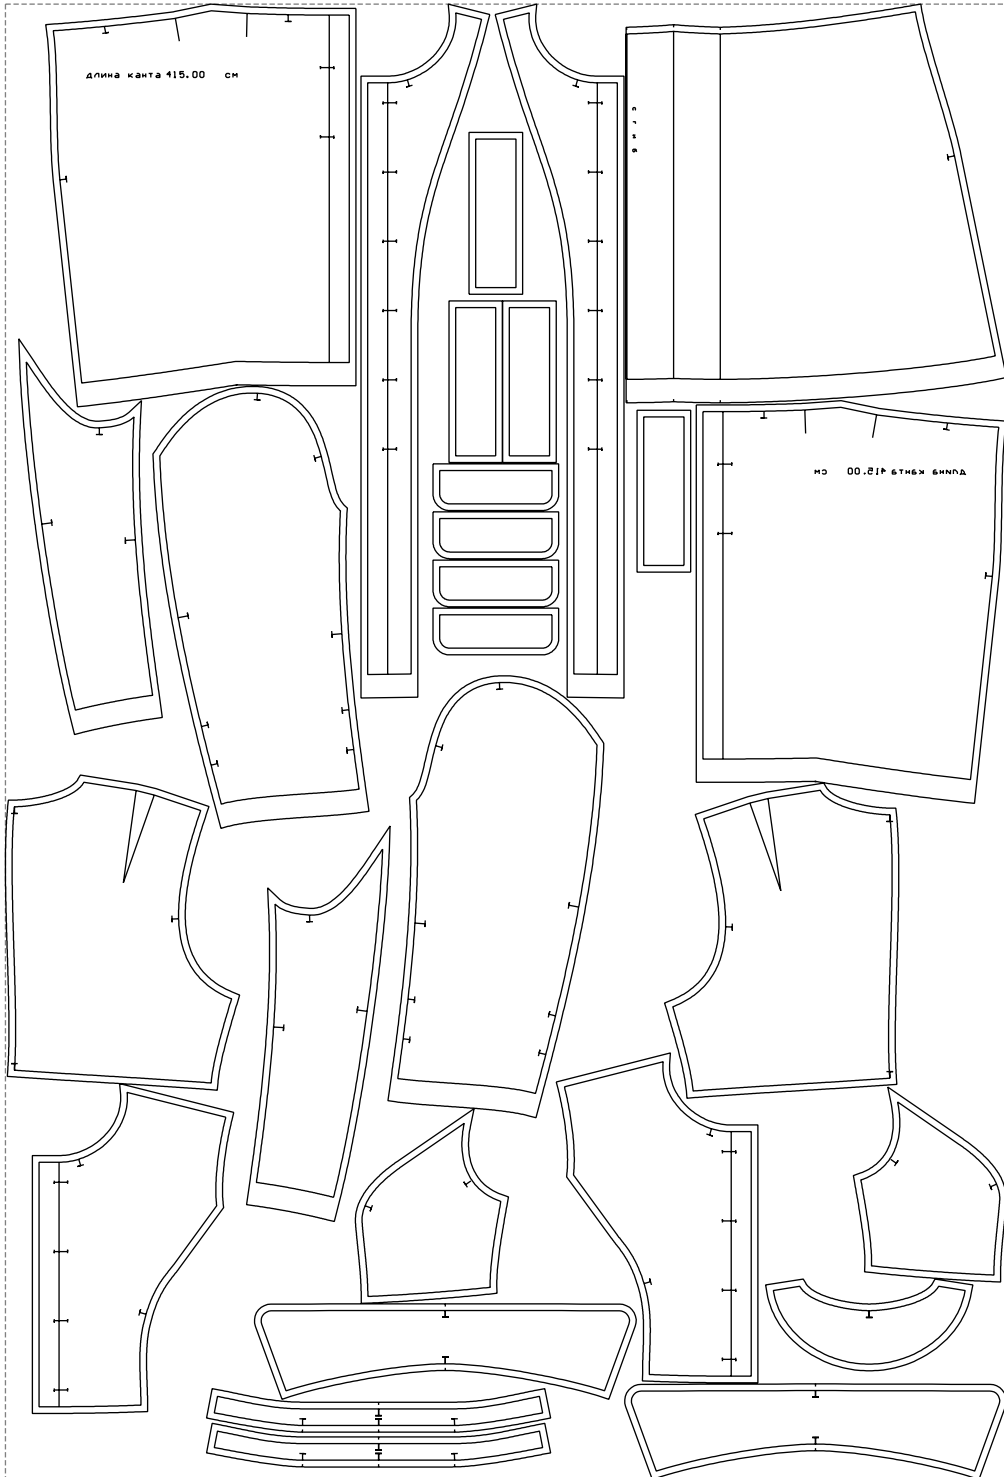

Not for print

Paper size: A4, size:1399.00 x1250.11 mm

# Example

size:1499.00 x2209.85 mm

Maneken =1 ver.0

rz\_1=170

rz\_16=120

rz\_17=104

rz\_18=103.6

rz\_19=128

rz\_20=125.1

---

. . . . .  
. . . . .  
. . . . .