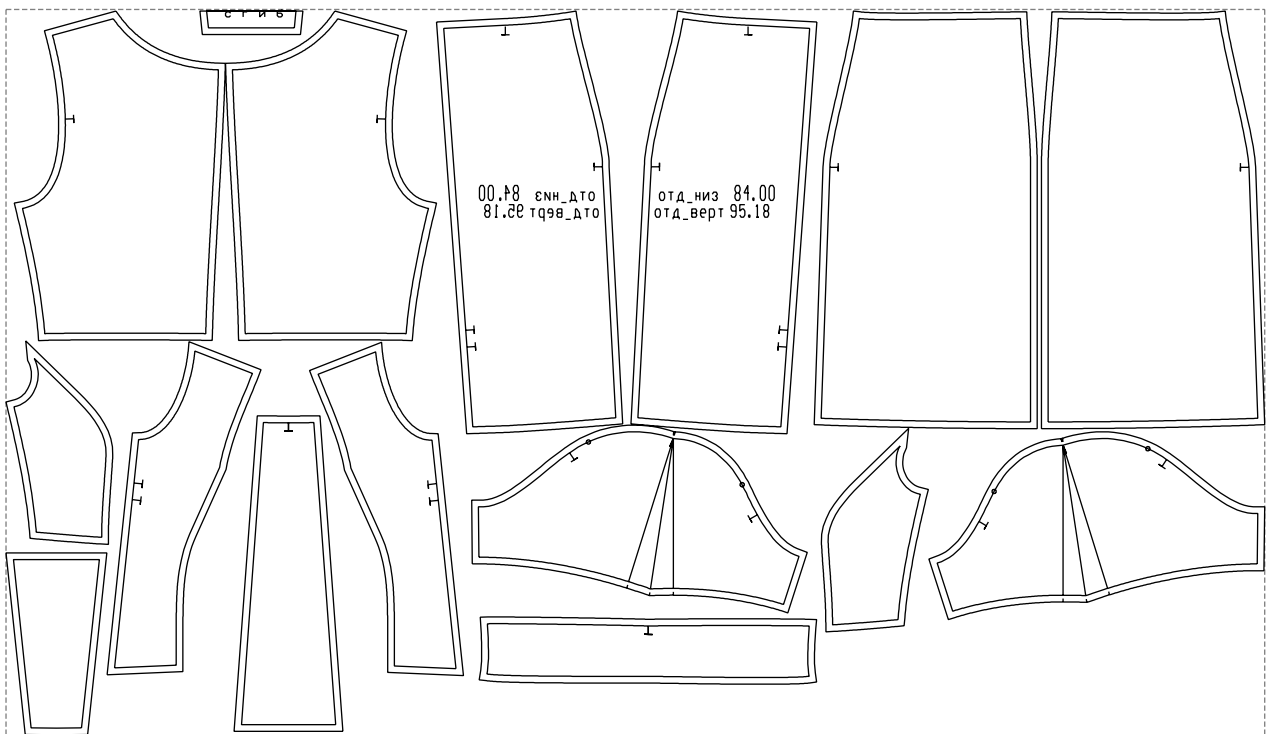

Not for print

Paper size: A4, size:1399.00 x670.01 mm

# Example

size:1499.00 x864.08 mm

Maneken =1 ver.0

rz\_1=170

rz\_16=92

rz\_17=78.8

rz\_18=71.8

rz\_19=100

rz\_20=98.1

---

. . . . .  
. . . . .  
. . . . .