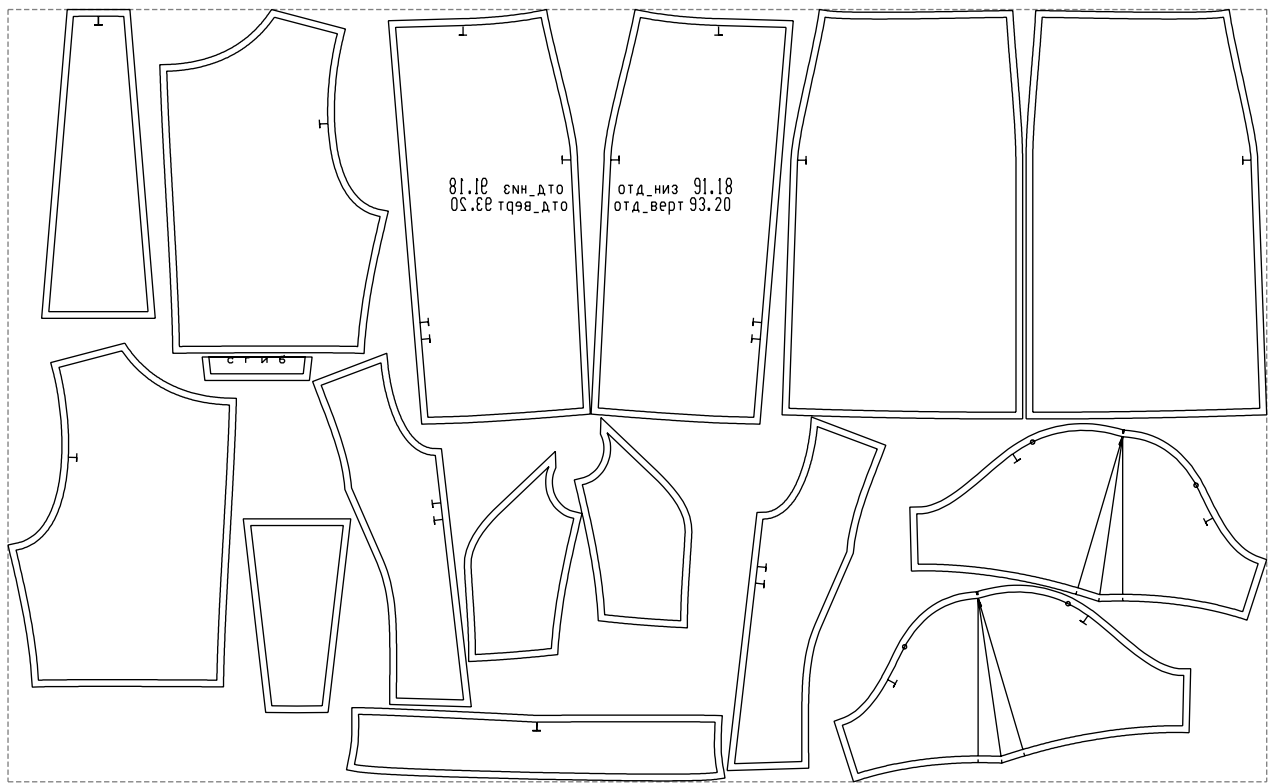

Not for print

Paper size: A4, size:1399.00 x723.37 mm

# Example

size:1499.00 x919.86 mm

Maneken =1 ver.0

rz\_1=170

rz\_16=100

rz\_17=85.4

rz\_18=80.2

rz\_19=108

rz\_20=105.4

---

. . . . .  
. . . . .  
. . . . .