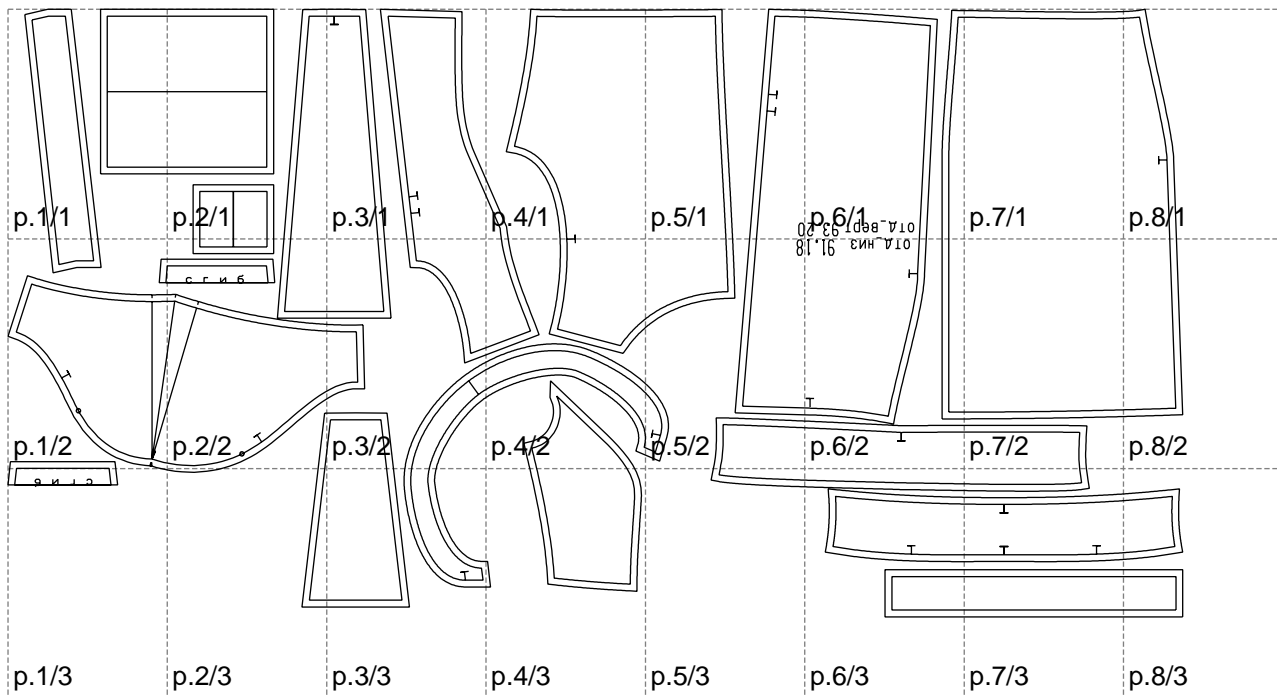

Not for print

Paper size: A4, size:1399.00 x723.37 mm

# Example

size:1499.00 x919.86 mm

Maneken =1 ver.0

rz\_1=170

rz\_16=100

rz\_17=85.4

rz\_18=80.2

rz\_19=108

rz\_20=105.4

---

. . . . .  
. . . . .  
. . . . .