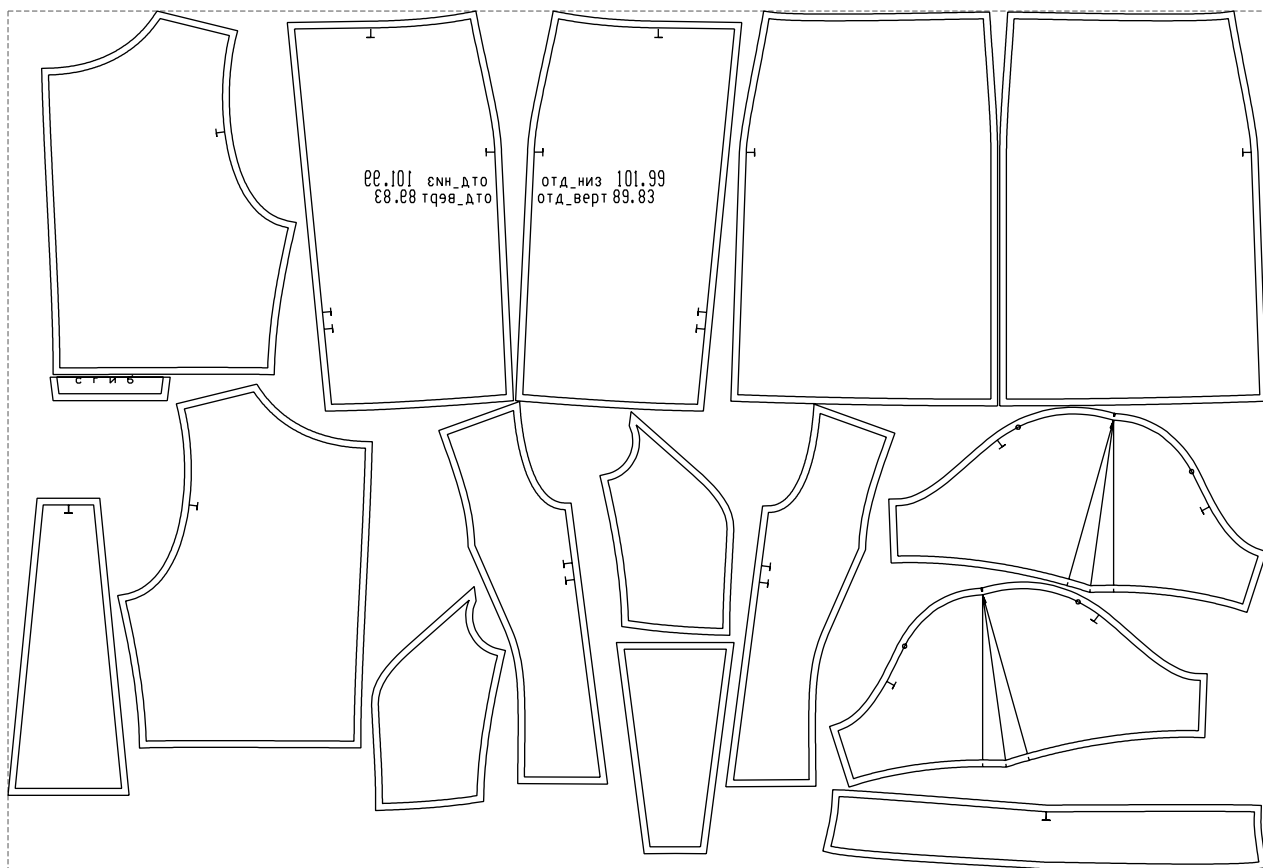

Not for print

Paper size: A4, size:1399.00 x763.38 mm

# Example

size:1499.00 x1024.19 mm

Maneken =1 ver.0

rz\_1=170

rz\_16=112

rz\_17=96.2

rz\_18=94

rz\_19=120

rz\_20=117

---

. . . . .  
. . . . .  
. . . . .