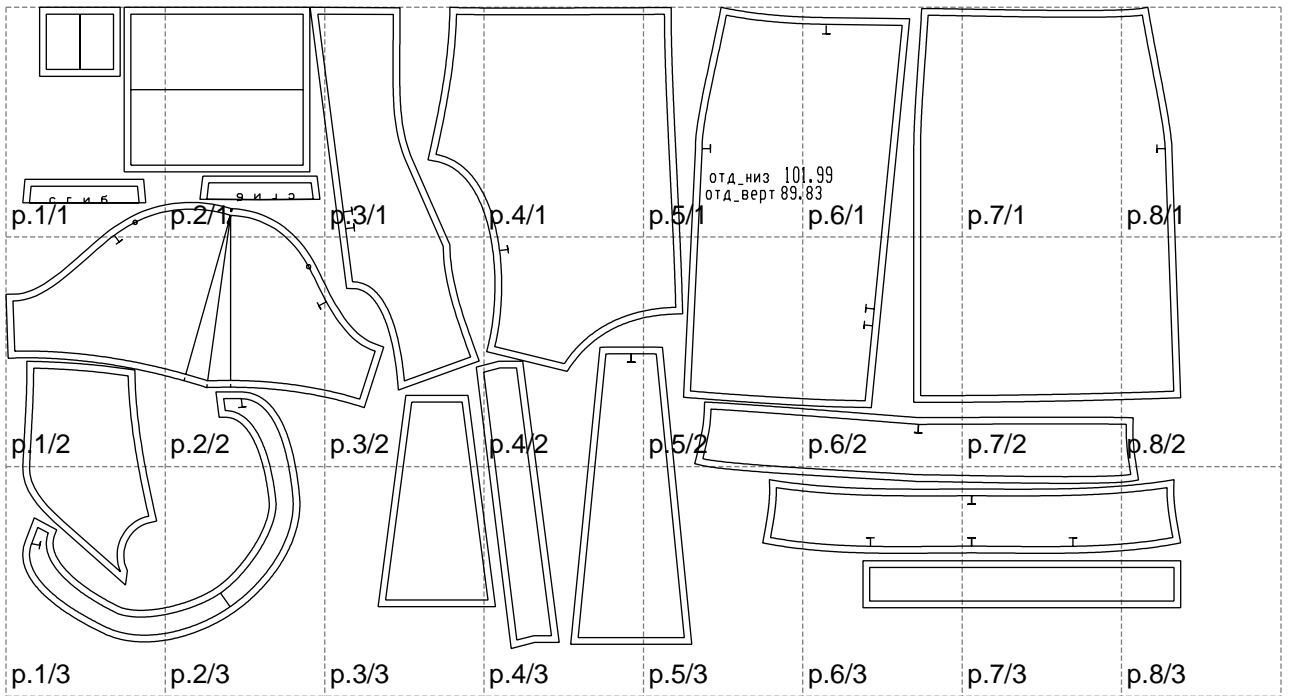

Not for print

Paper size: A4, size:1399.00 x763.38 mm

# Example

size:1499.00 x1024.19 mm

Maneken =1 ver.0

rz\_1=170

rz\_16=112

rz\_17=96.2

rz\_18=94

rz\_19=120

rz\_20=117

---

. . . . .  
. . . . .  
. . . . .