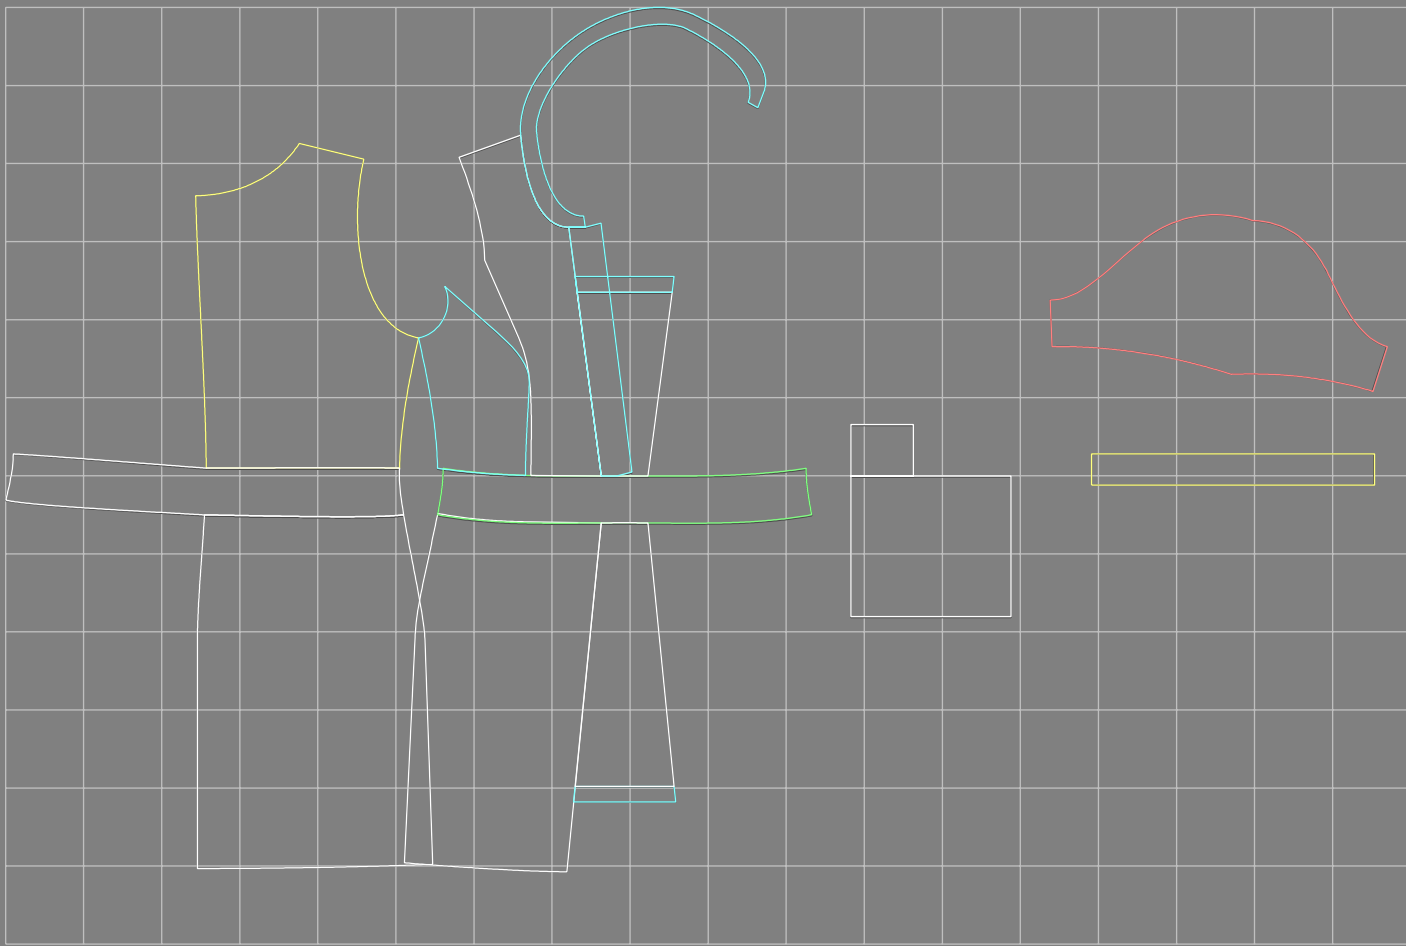

Not for print

Paper size: A4, size:1399.00 x763.38 mm

# Example

size:1499.00 x1024.19 mm

Maneken =1 ver.0

rz\_1=170

rz\_16=112

rz\_17=96.2

rz\_18=94

rz\_19=120