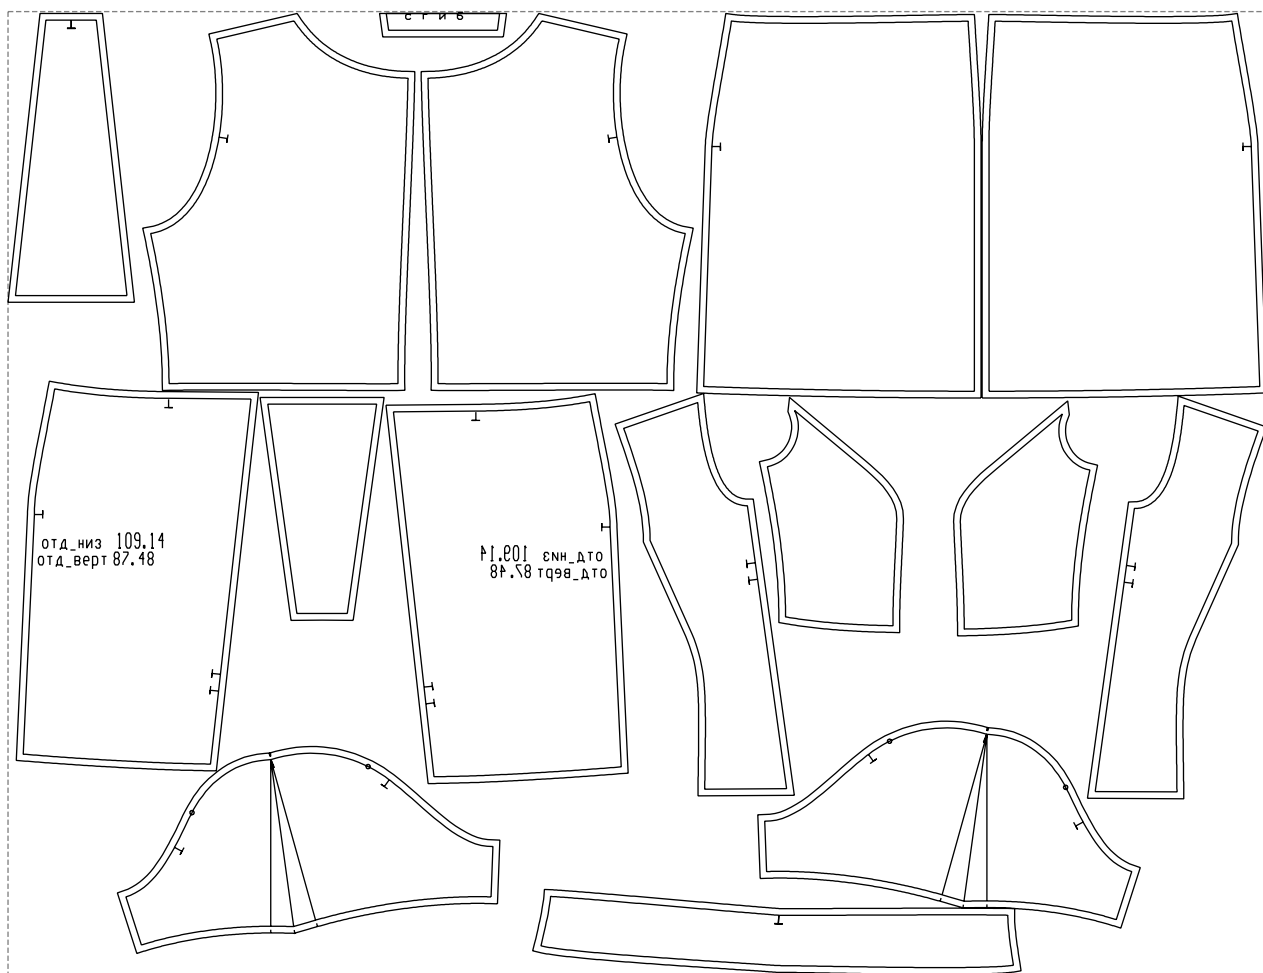

Not for print

Paper size: A4, size:1399.00 x851.66 mm

# Example

size:1499.00 x1146.66 mm

Maneken =1 ver.0

rz\_1=170

rz\_16=120

rz\_17=104

rz\_18=103.6

rz\_19=128

rz\_20=125.1

---

. . . . .  
. . . . .  
. . . . .