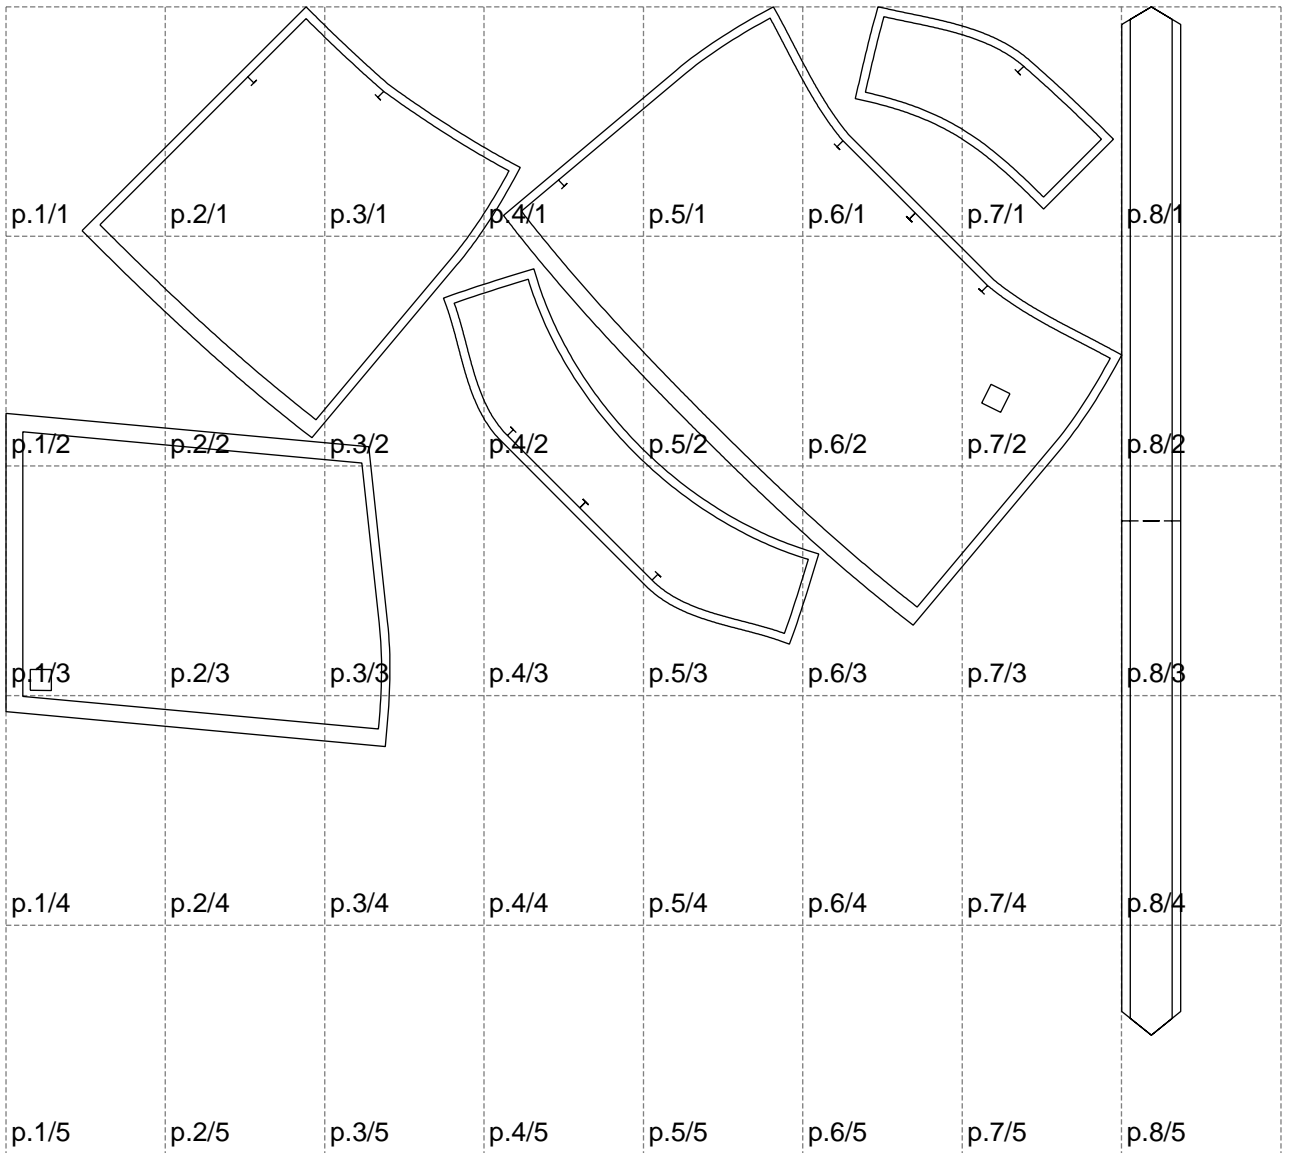

Not for print

Paper size: A4, size:1399.00 x1224.49 mm

# Example

size:1499.00 x1224.49 mm

Maneken =1 ver.0

rz\_1=170

rz\_16=112

rz\_17=96.2

rz\_18=94

rz\_19=120

rz\_20=117

---

. . . . .  
. . . . .  
. . . . .