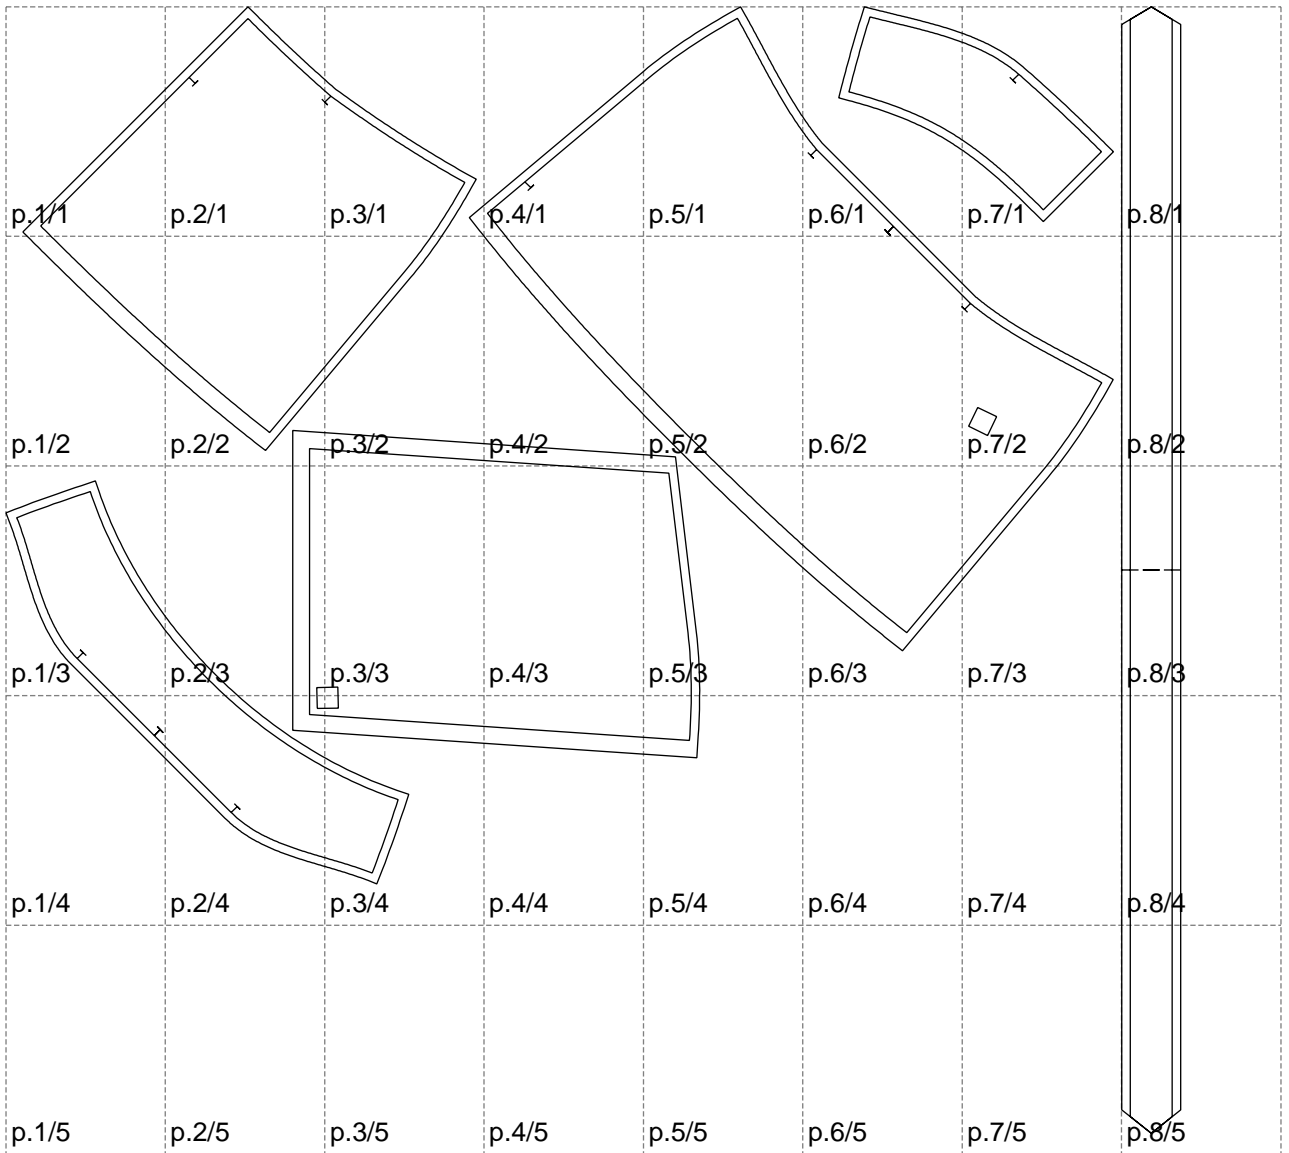

Not for print

Paper size: A4, size:1399.00 x1341.51 mm

# Example

size:1499.00 x1341.51 mm

Maneken =1 ver.0

rz\_1=170

rz\_16=120

rz\_17=104

rz\_18=103.6

rz\_19=128

rz\_20=125.1

---

. . . . .  
. . . . .  
. . . . .