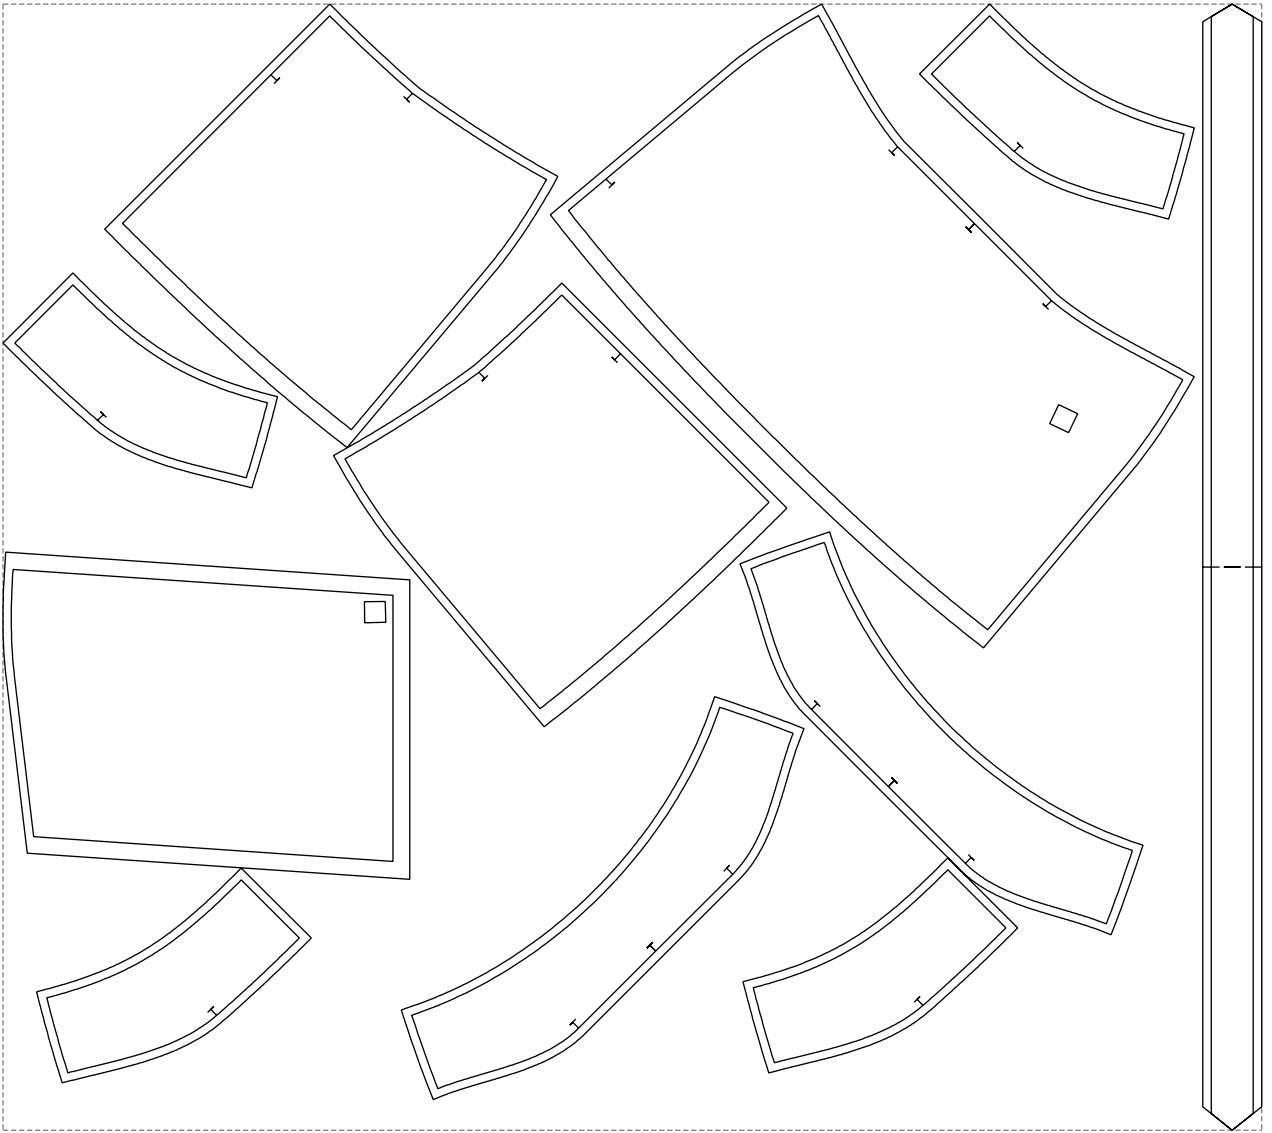

Not for print

Paper size: A4, size:1399.00 x1341.51 mm

# Example

size:1499.00 x1341.51 mm

Maneken =1 ver.0

rz\_1=170

rz\_16=120

rz\_17=104

rz\_18=103.6

rz\_19=128

rz\_20=125.1

---

. . . . .  
. . . . .  
. . . . .