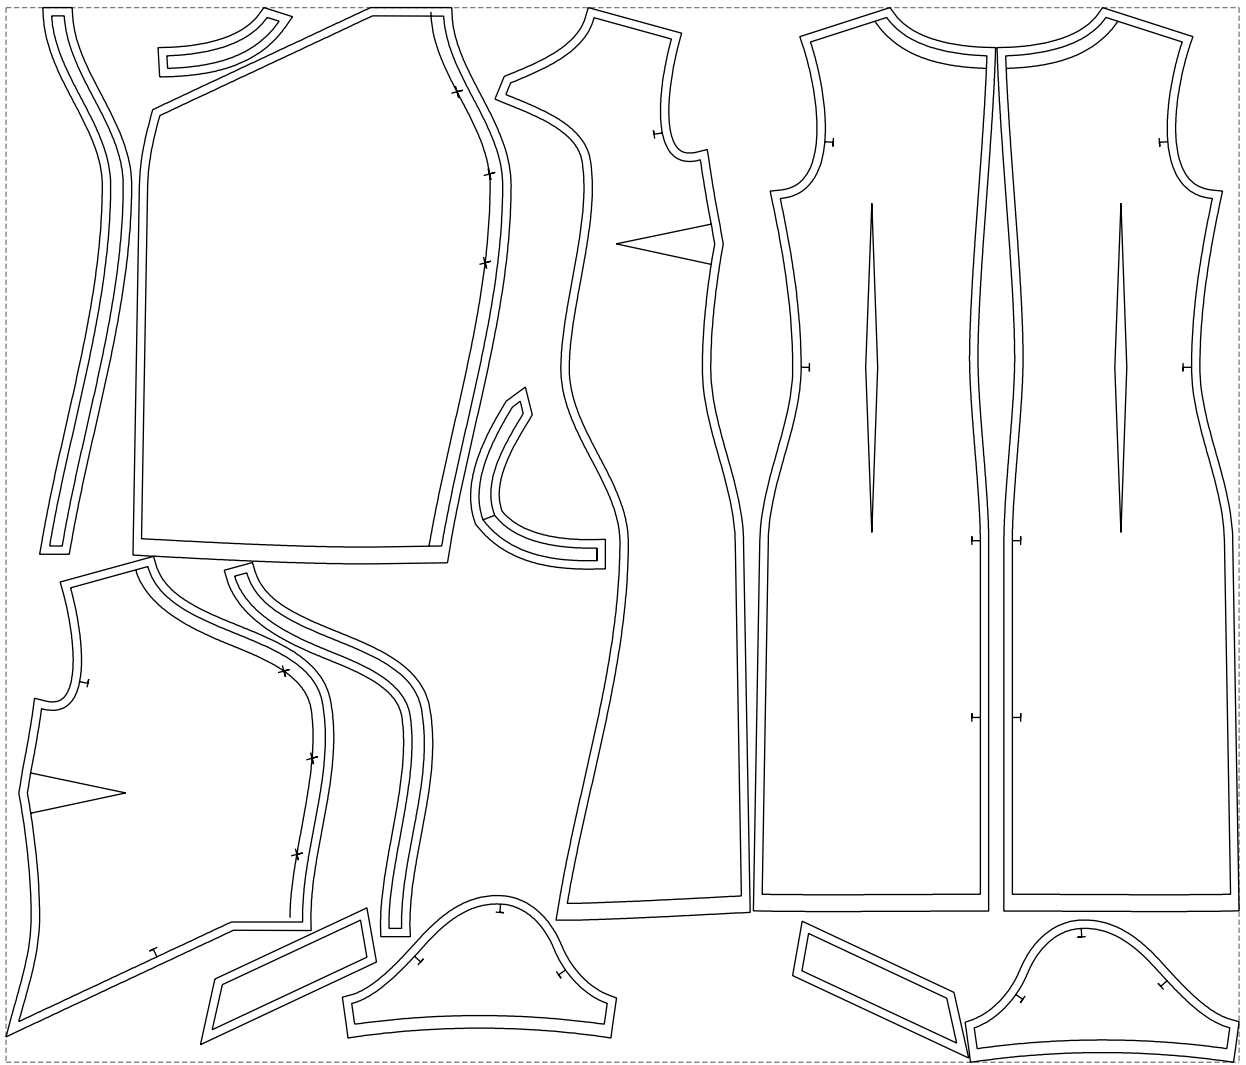

Not for print

Paper size: A4, size:1399.00 x1086.96 mm

# Example

size:1468.77 x1256.41 mm

Maneken =1 ver.0

rz\_1=170

rz\_16=92

rz\_17=78.8

rz\_18=71.8

rz\_19=100

rz\_20=98.1

---

. . . . .  
. . . . .  
. . . . .