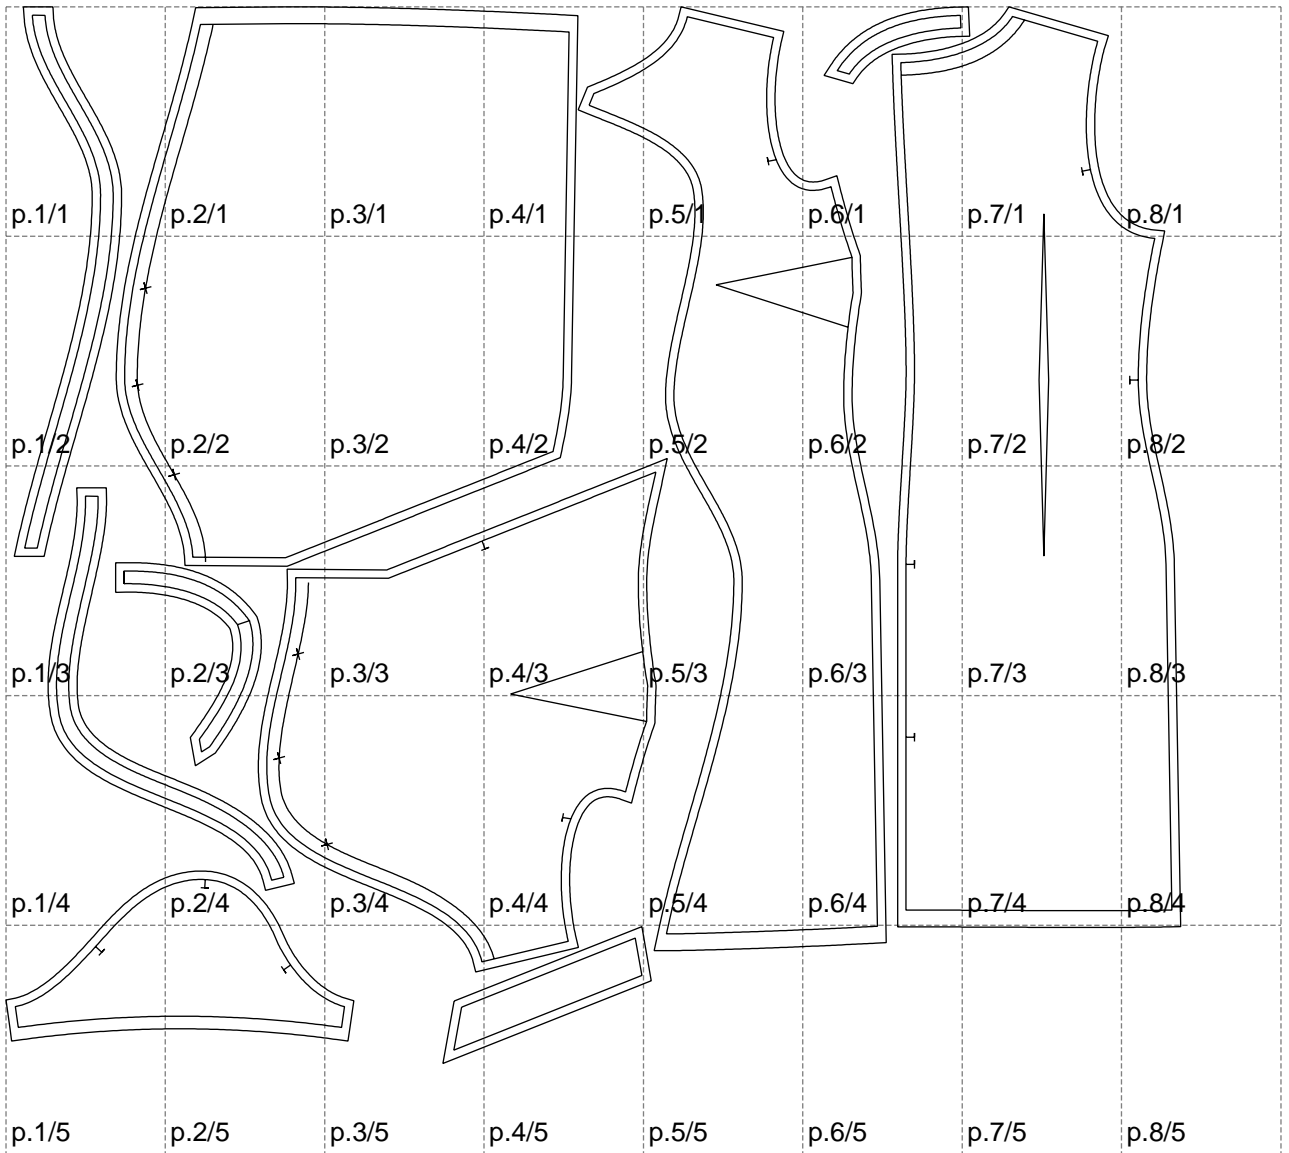

Not for print

Paper size: A4, size:1399.00 x1258.40 mm

# Example

size:1499.00 x1668.46 mm

Maneken =1 ver.0

rz\_1=170

rz\_16=116

rz\_17=100

rz\_18=98.8

rz\_19=124

rz\_20=121

---

. . . . .  
. . . . .  
. . . . .