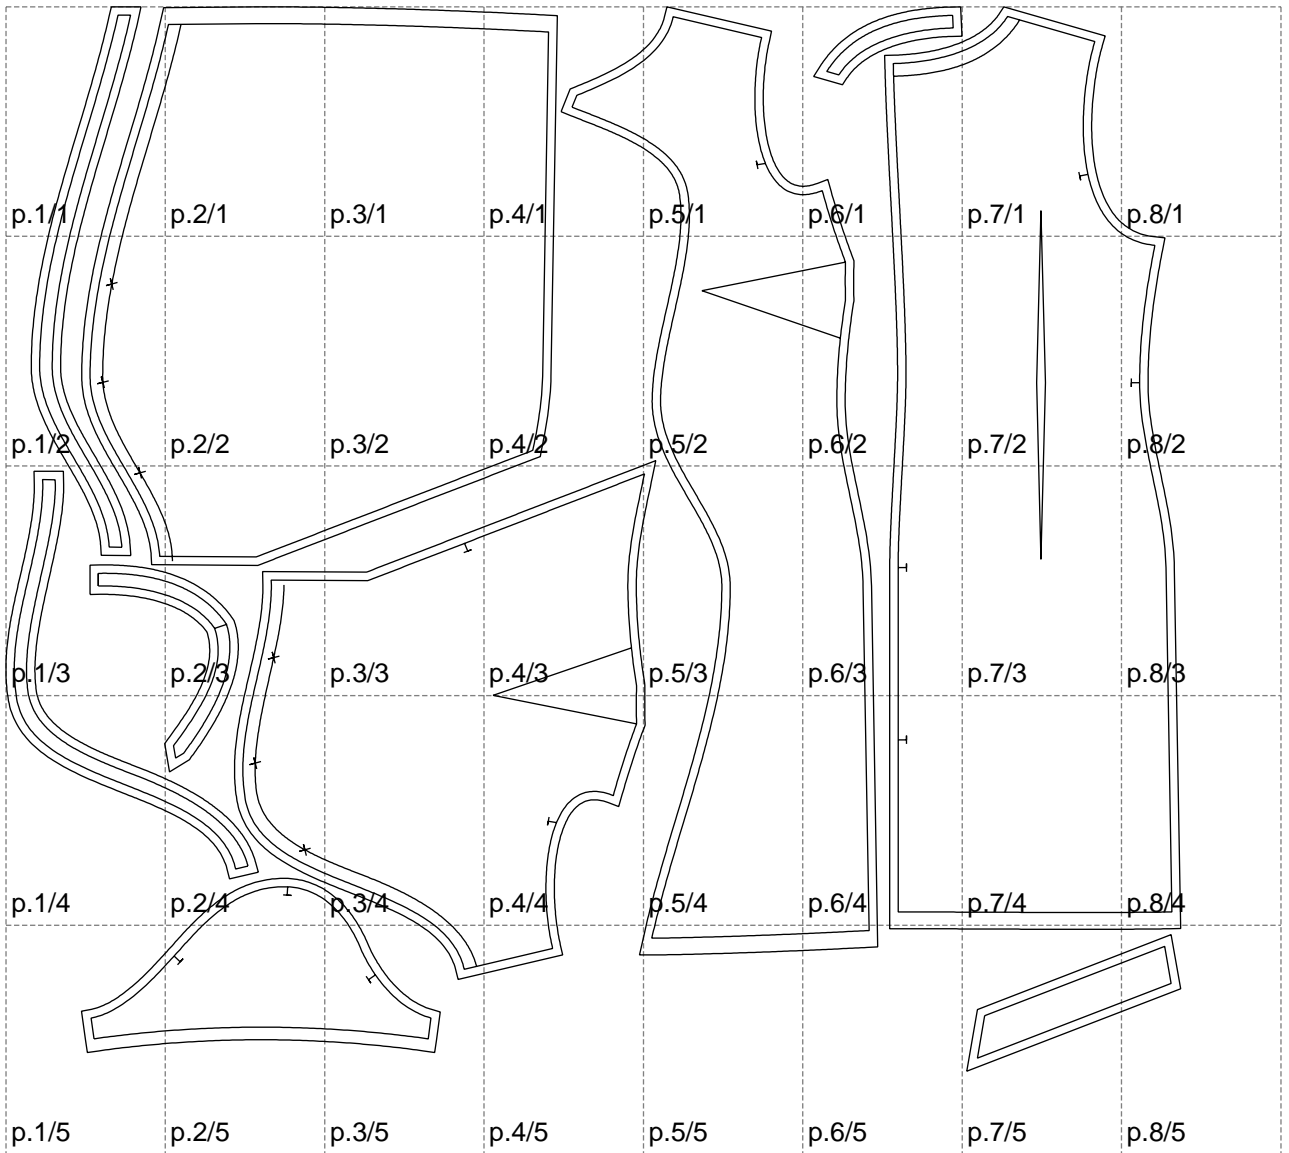

Not for print

Paper size: A4, size:1399.00 x1267.66 mm

# Example

size:1499.00 x1755.25 mm

Maneken =1 ver.0

rz\_1=170

rz\_16=120

rz\_17=104

rz\_18=103.6

rz\_19=128

rz\_20=125.1

---

. . . . .  
. . . . .  
. . . . .