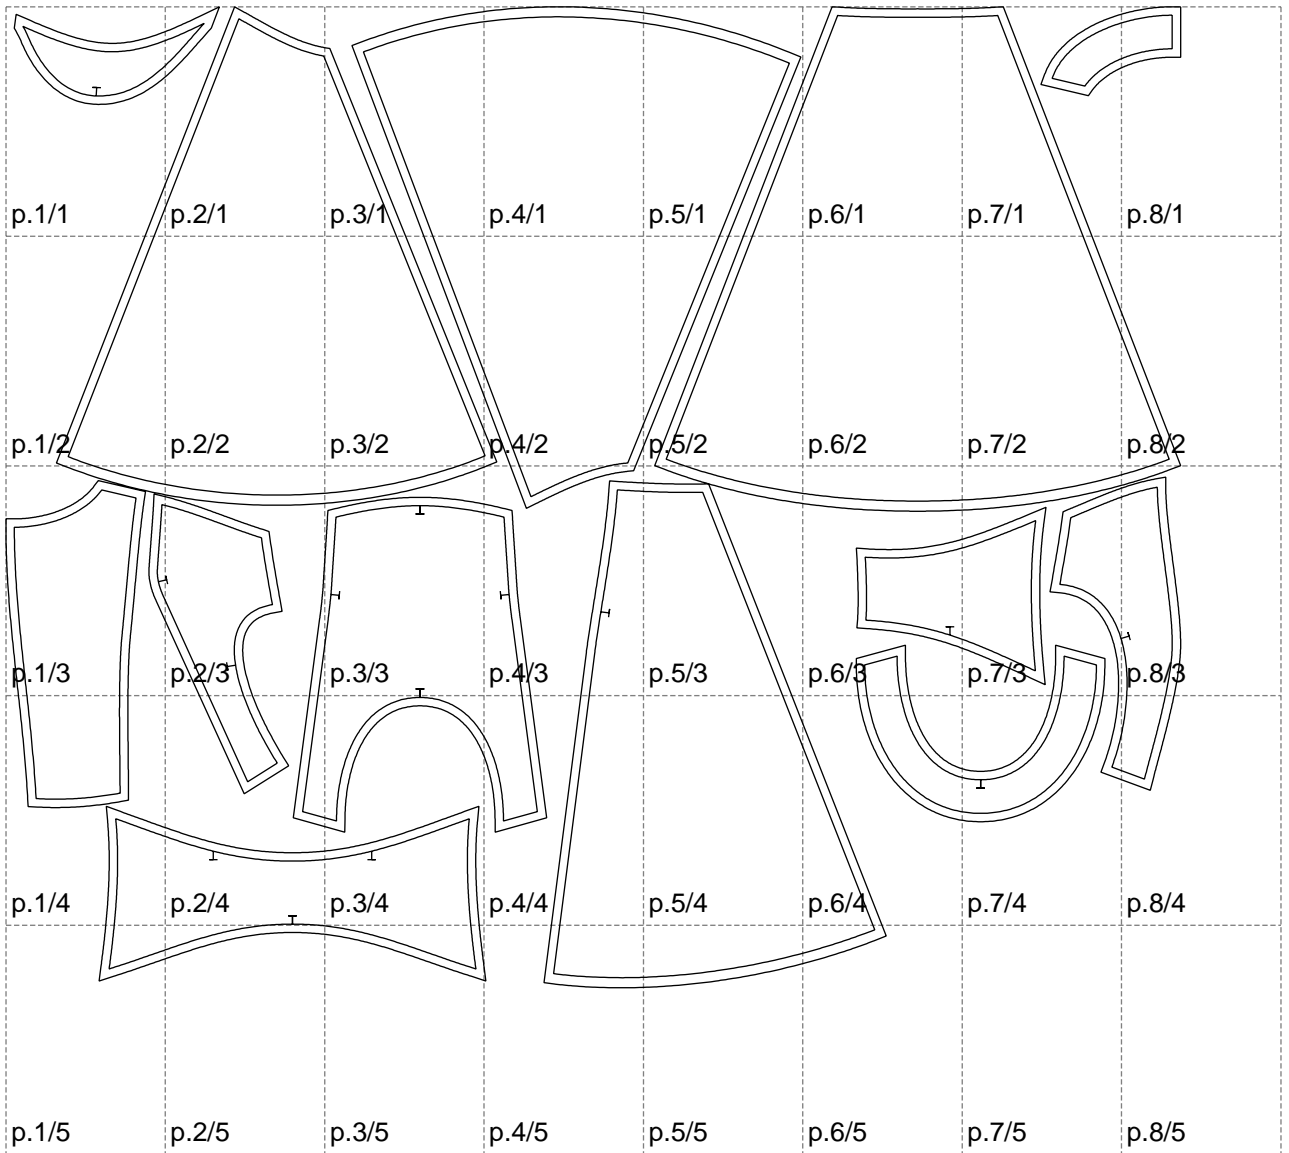

Not for print

Paper size: A4, size:1399.00 x1168.21 mm

# Example

size:1499.00 x1302.85 mm

Maneken =1 ver.0

rz\_1=170

rz\_16=92

rz\_17=78.8

rz\_18=71.8

rz\_19=100

rz\_20=98.1

---

. . . . .  
. . . . .  
. . . . .