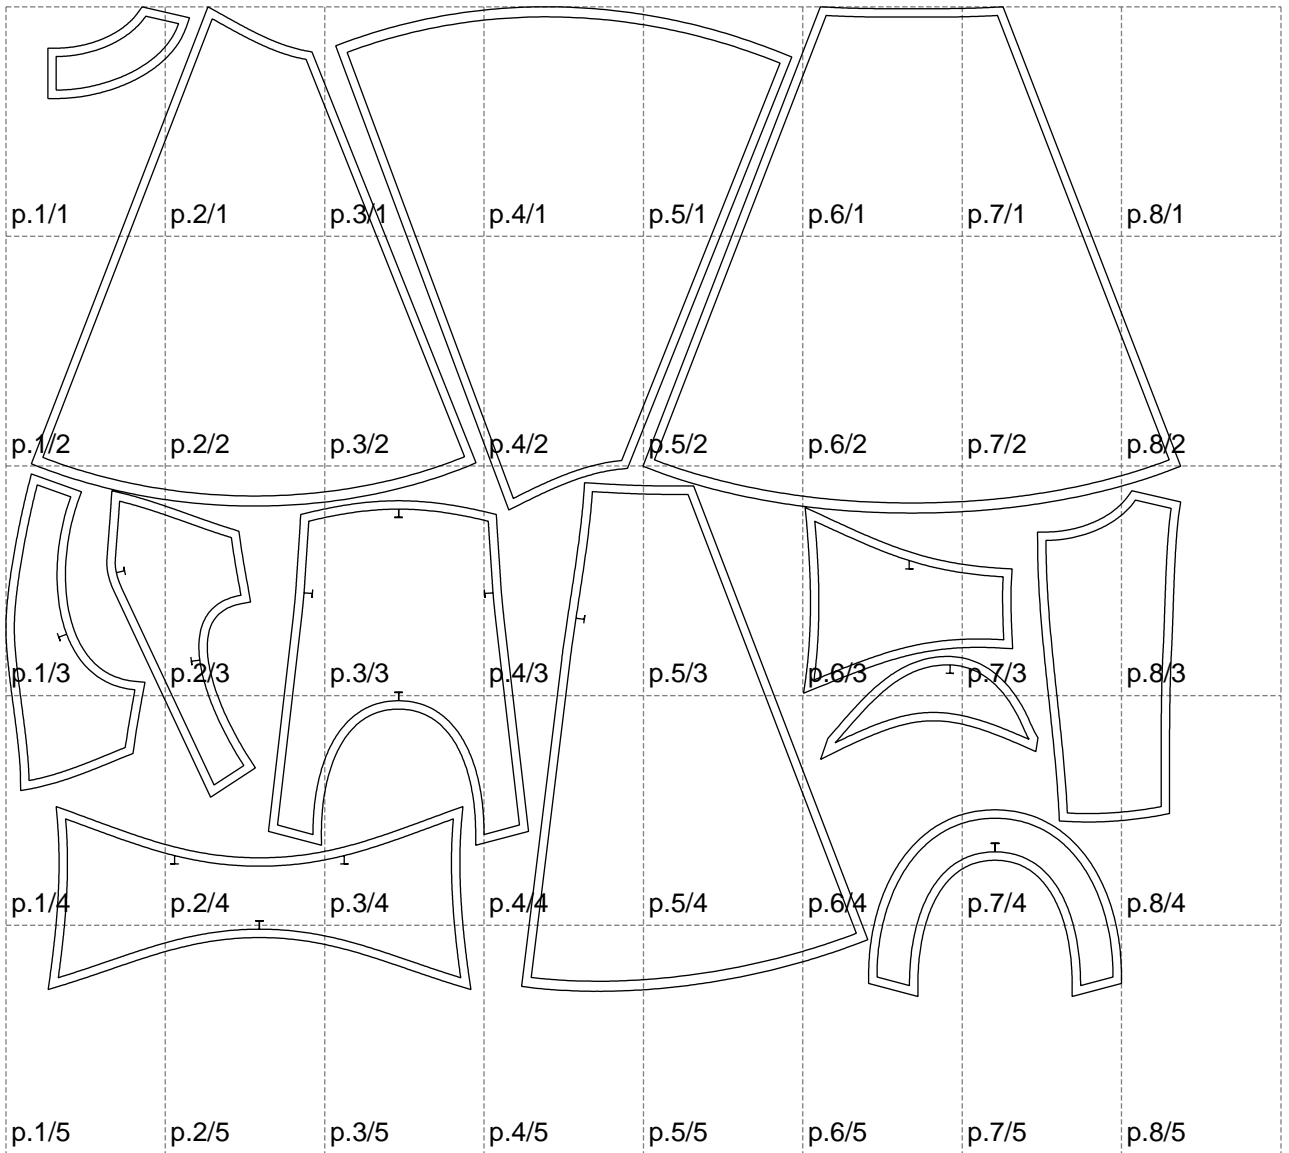

Not for print

Paper size: A4, size:1399.00 x1178.53 mm

# Example

size:1499.00 x1342.81 mm

Maneken =1 ver.0

rz\_1=170

rz\_16=100

rz\_17=85.4

rz\_18=80.2

rz\_19=108

rz\_20=105.4

---

. . . . .  
. . . . .  
. . . . .