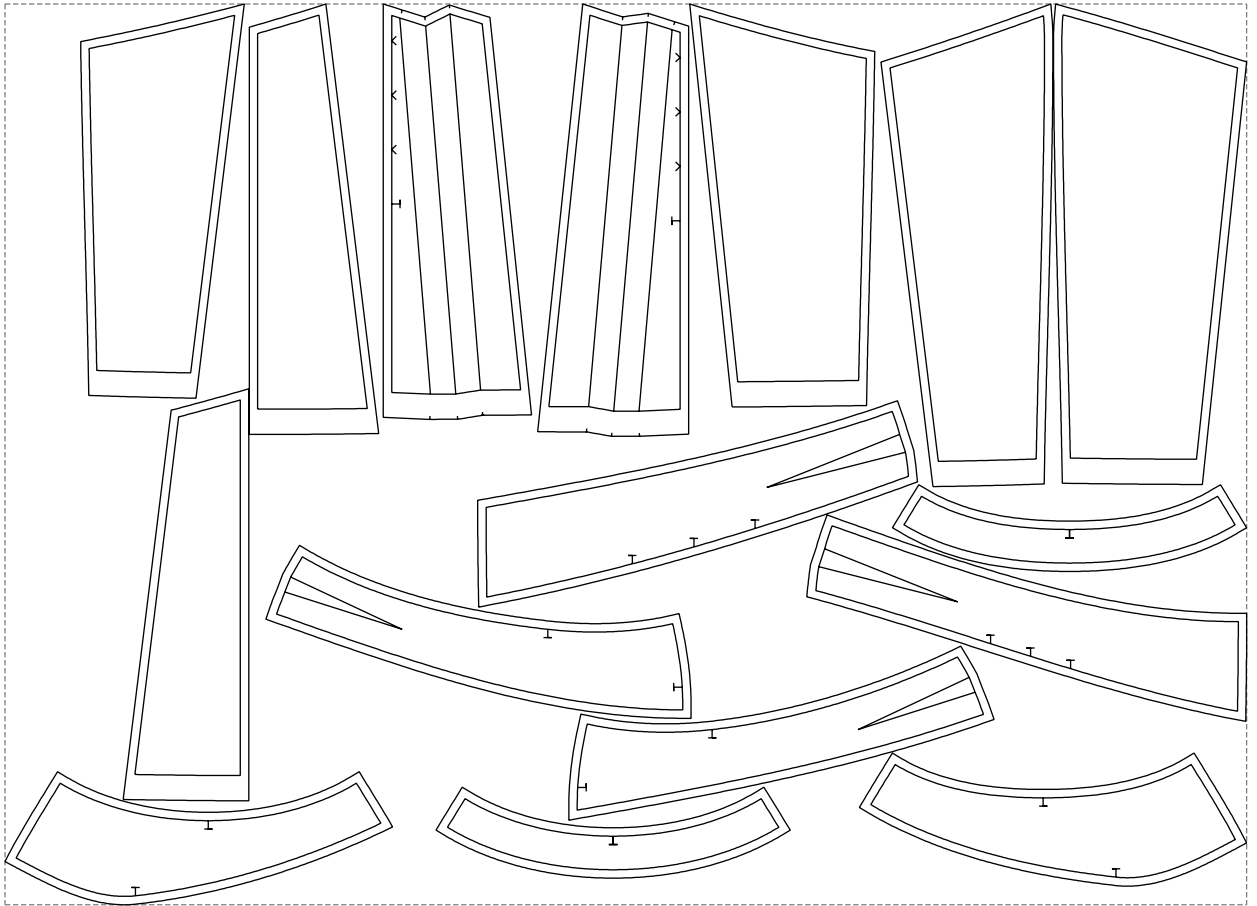

Not for print

Paper size: A4, size:1388.97 x1109.97 mm

# Example

size:1478.86 x1072.88 mm

Maneken =1 ver.0

rz\_1=170

rz\_16=88

rz\_17=75.6

rz\_18=67.6

rz\_19=96