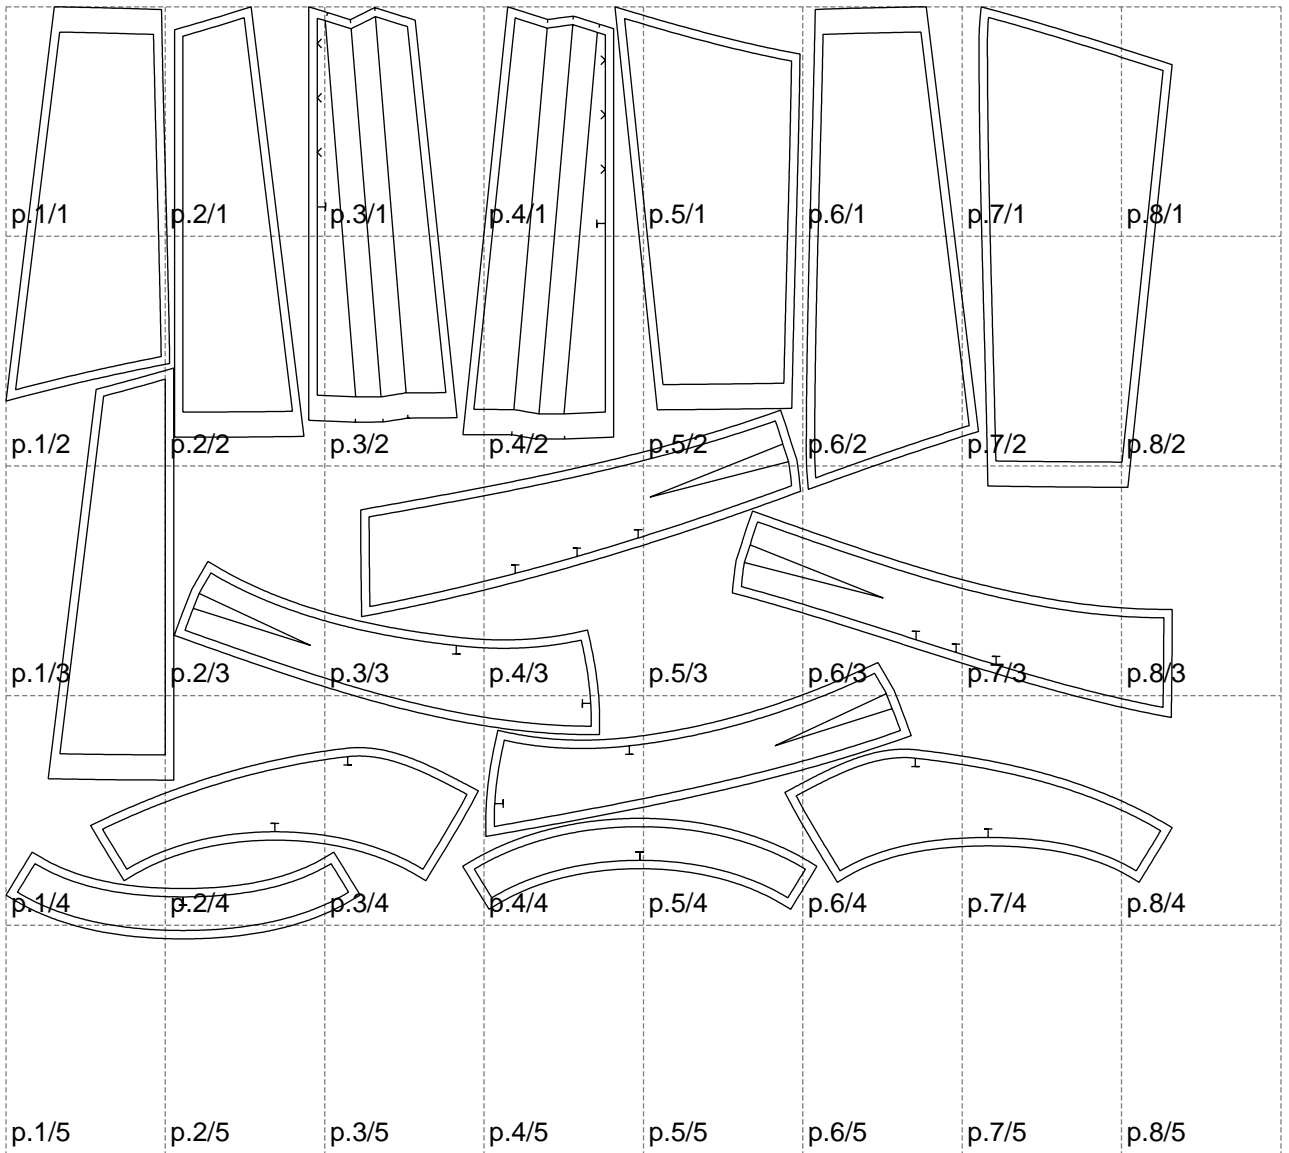

Not for print

Paper size: A4, size:1388.97 x1109.97 mm

# Example

size:1478.86 x1072.88 mm

Maneken =1 ver.0

rz\_1=170

rz\_16=88

rz\_17=75.6

rz\_18=67.6

rz\_19=96

rz\_20=94.6

---

. . . . .  
. . . . .  
. . . . .