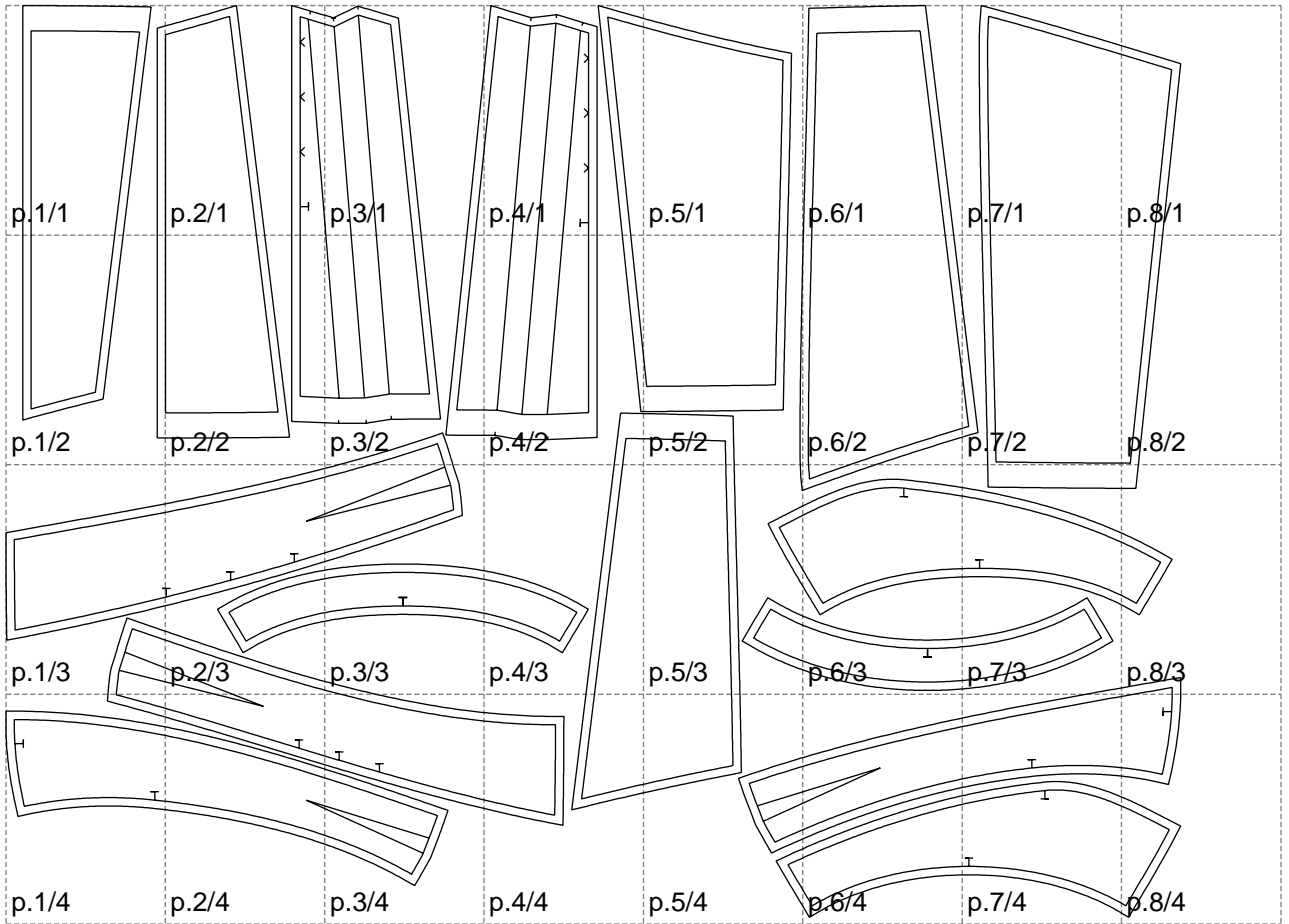

Not for print

Paper size: A4, size:1399.00 x1085.62 mm

# Example

size:1499.00 x1124.41 mm

Maneken =1 ver.0

rz\_1=170

rz\_16=92

rz\_17=78.8

rz\_18=71.8

rz\_19=100

rz\_20=98.1

---

. . . . .  
. . . . .  
. . . . .