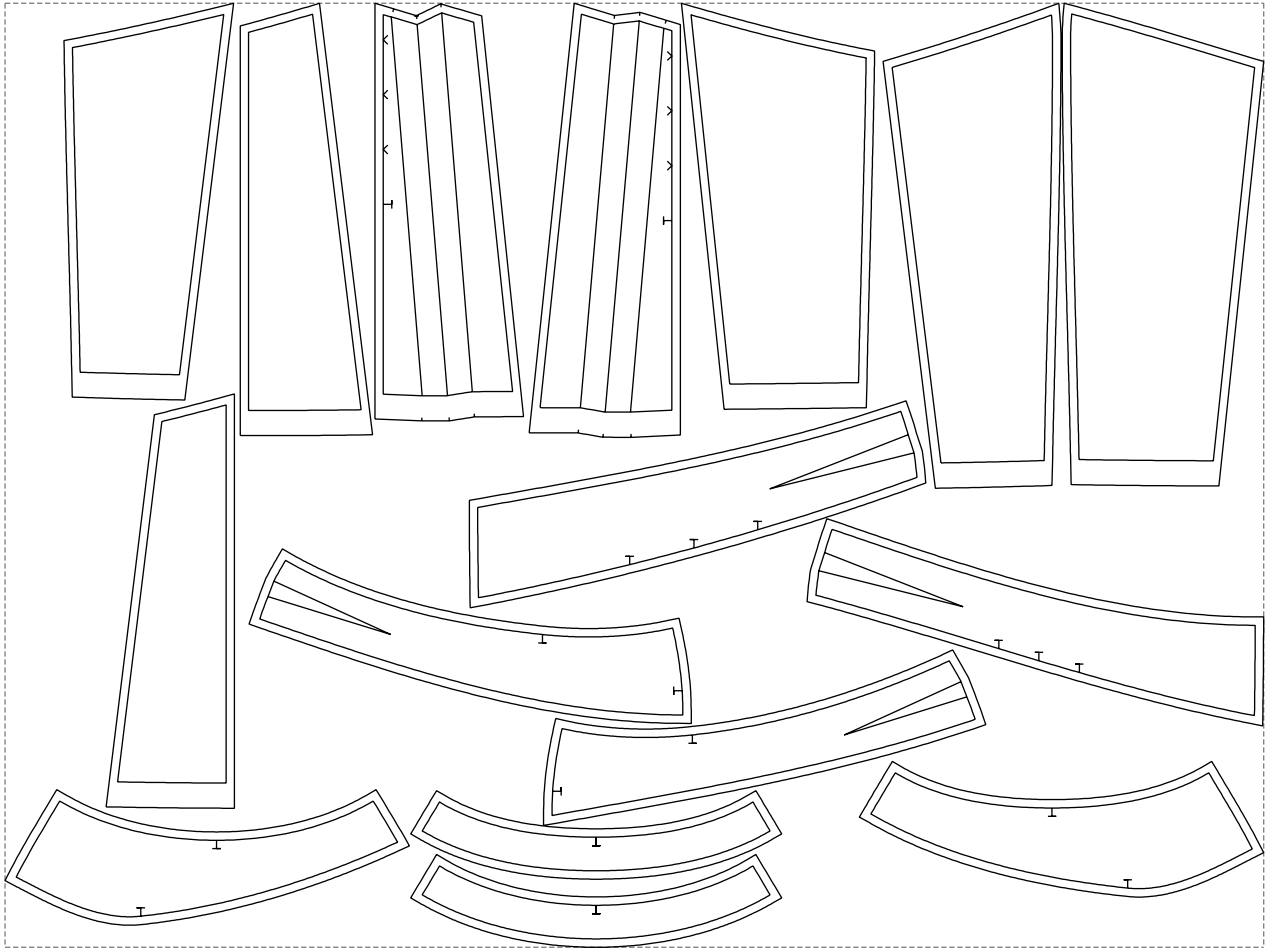

Not for print

Paper size: A4, size:1399.00 x1085.62 mm

# Example

size:1499.00 x1124.41 mm

Maneken =1 ver.0

rz\_1=170

rz\_16=92

rz\_17=78.8

rz\_18=71.8

rz\_19=100

rz\_20=98.1

---

. . . . .  
. . . . .  
. . . . .