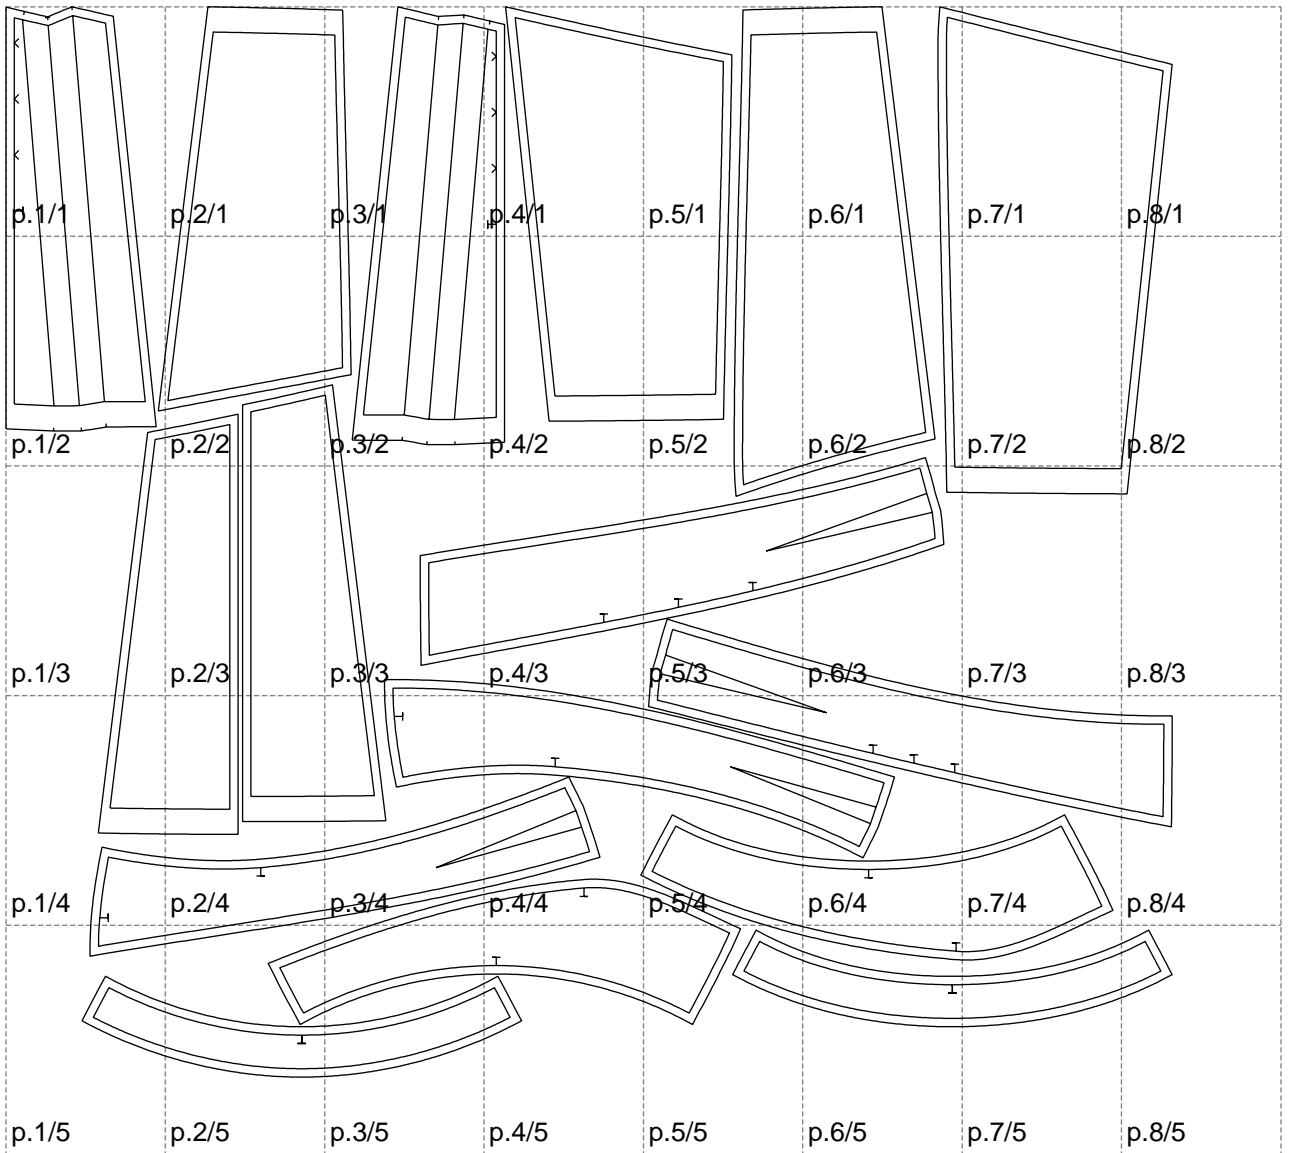

Not for print

Paper size: A4, size:1388.92 x1274.56 mm

# Example

size:1499.00 x1322.52 mm

Maneken =1 ver.0

rz\_1=170

rz\_16=108

rz\_17=92.5

rz\_18=89.2

rz\_19=116

rz\_20=113

---

. . . . .  
. . . . .  
. . . . .