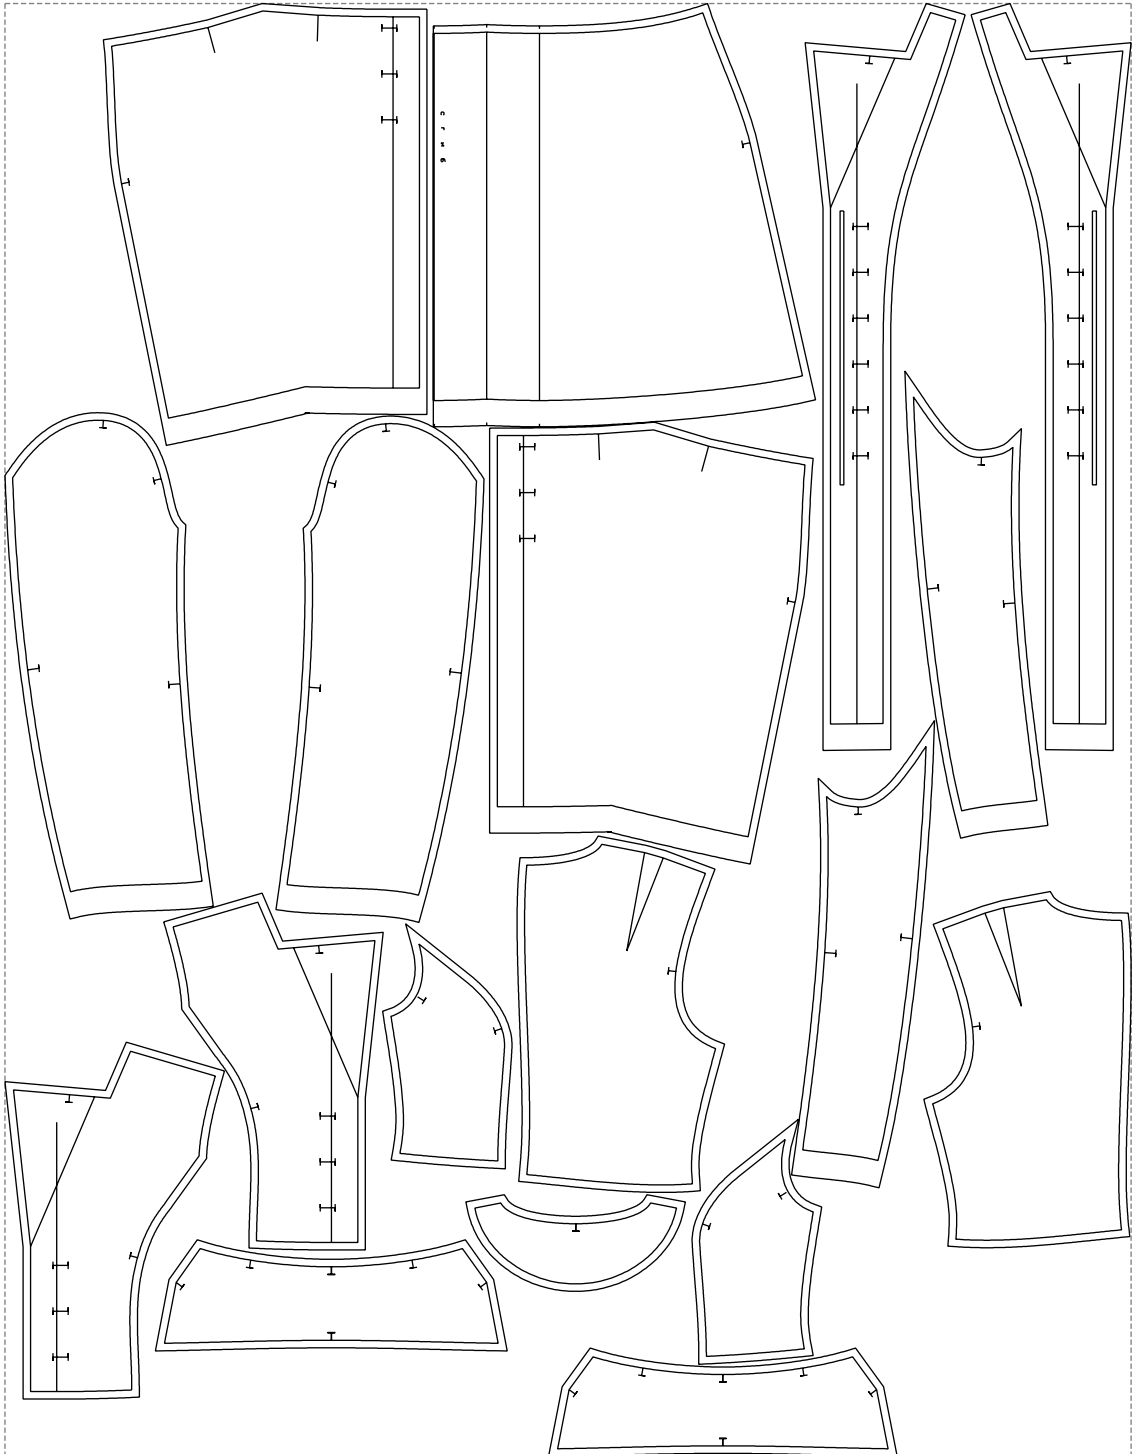

Not for print

Paper size: A4, size:1399.00 x1159.57 mm

# Example

size:1499.00 x1934.55 mm

Maneken =1 ver.0

rz\_1=170

rz\_16=92

rz\_17=78.8

rz\_18=71.8

rz\_19=100

rz\_20=98.1

---

. . . . .  
. . . . .  
. . . . .