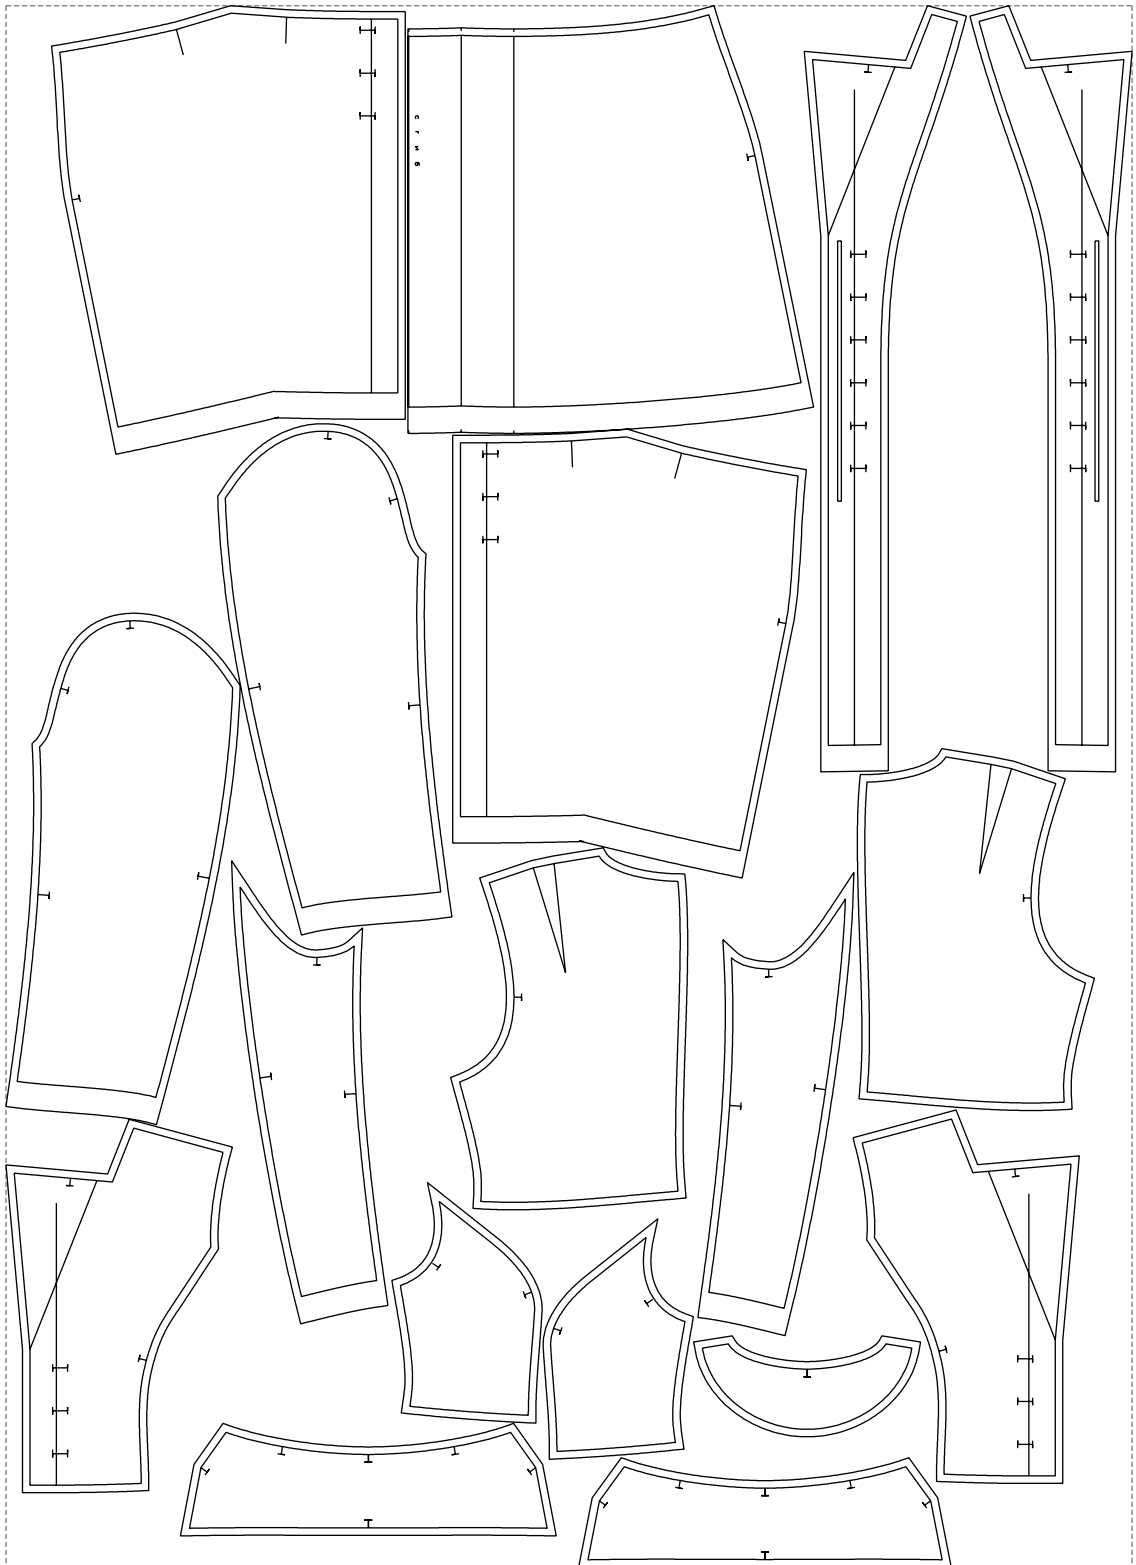

Not for print

Paper size: A4, size:1399.00 x1327.11 mm

# Example

size:1499.00 x2079.51 mm

Maneken =1 ver.0

rz\_1=170

rz\_16=108

rz\_17=92.5

rz\_18=89.2

rz\_19=116