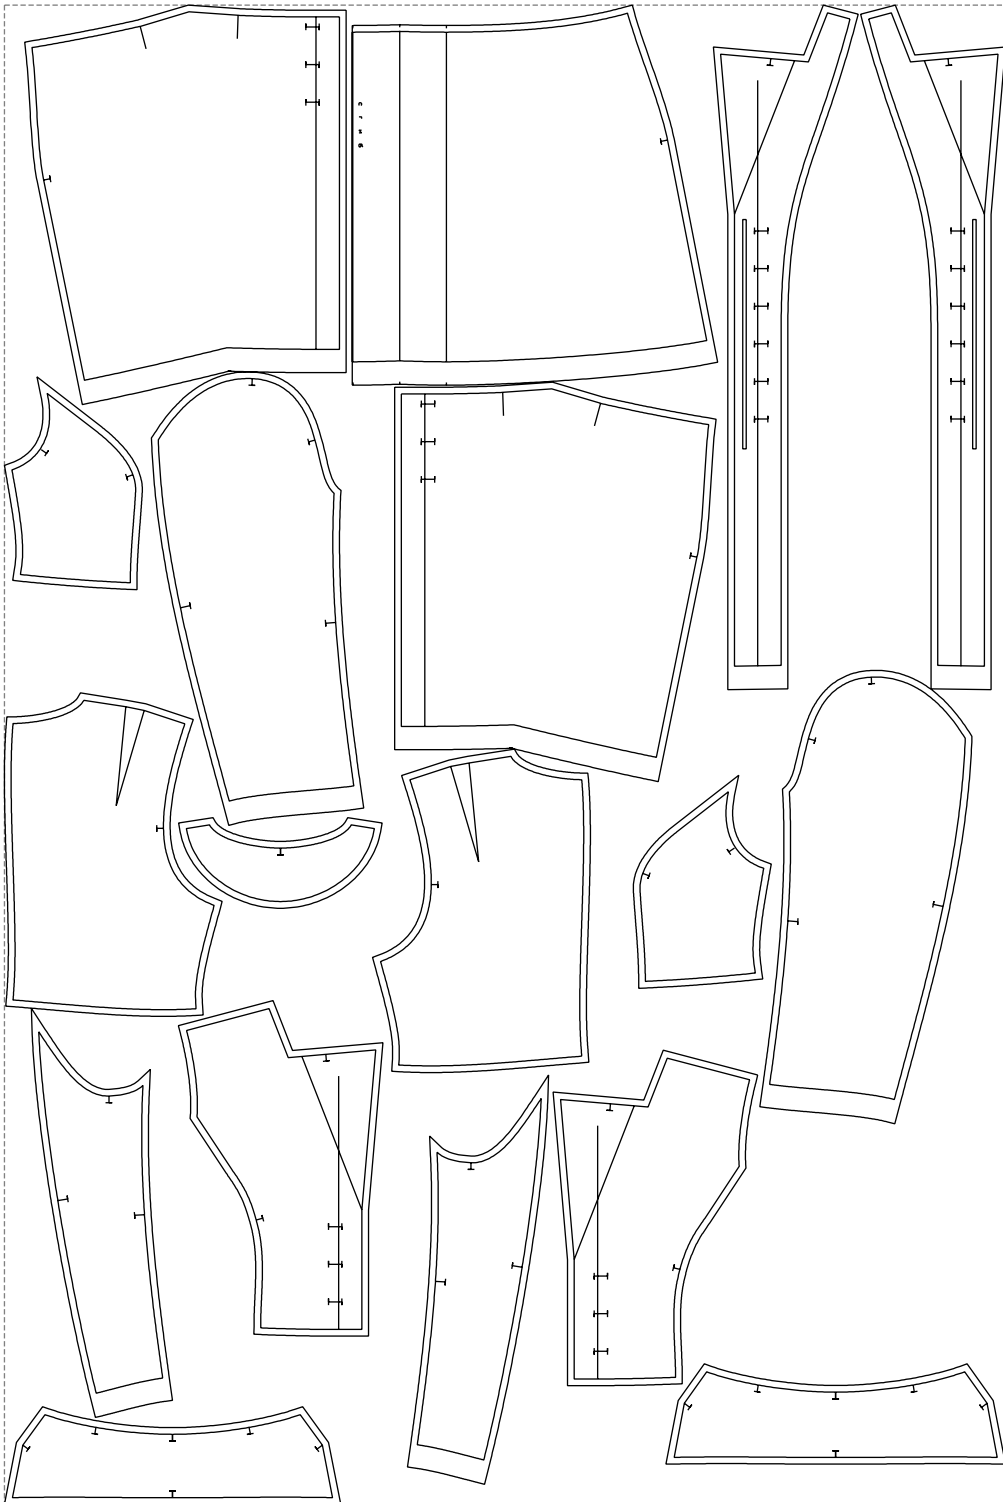

Not for print

Paper size: A4, size:1399.00 x1337.35 mm

# Example

size:1499.00 x2245.97 mm

Maneken =1 ver.0

rz\_1=170

rz\_16=112

rz\_17=96.2

rz\_18=94

rz\_19=120