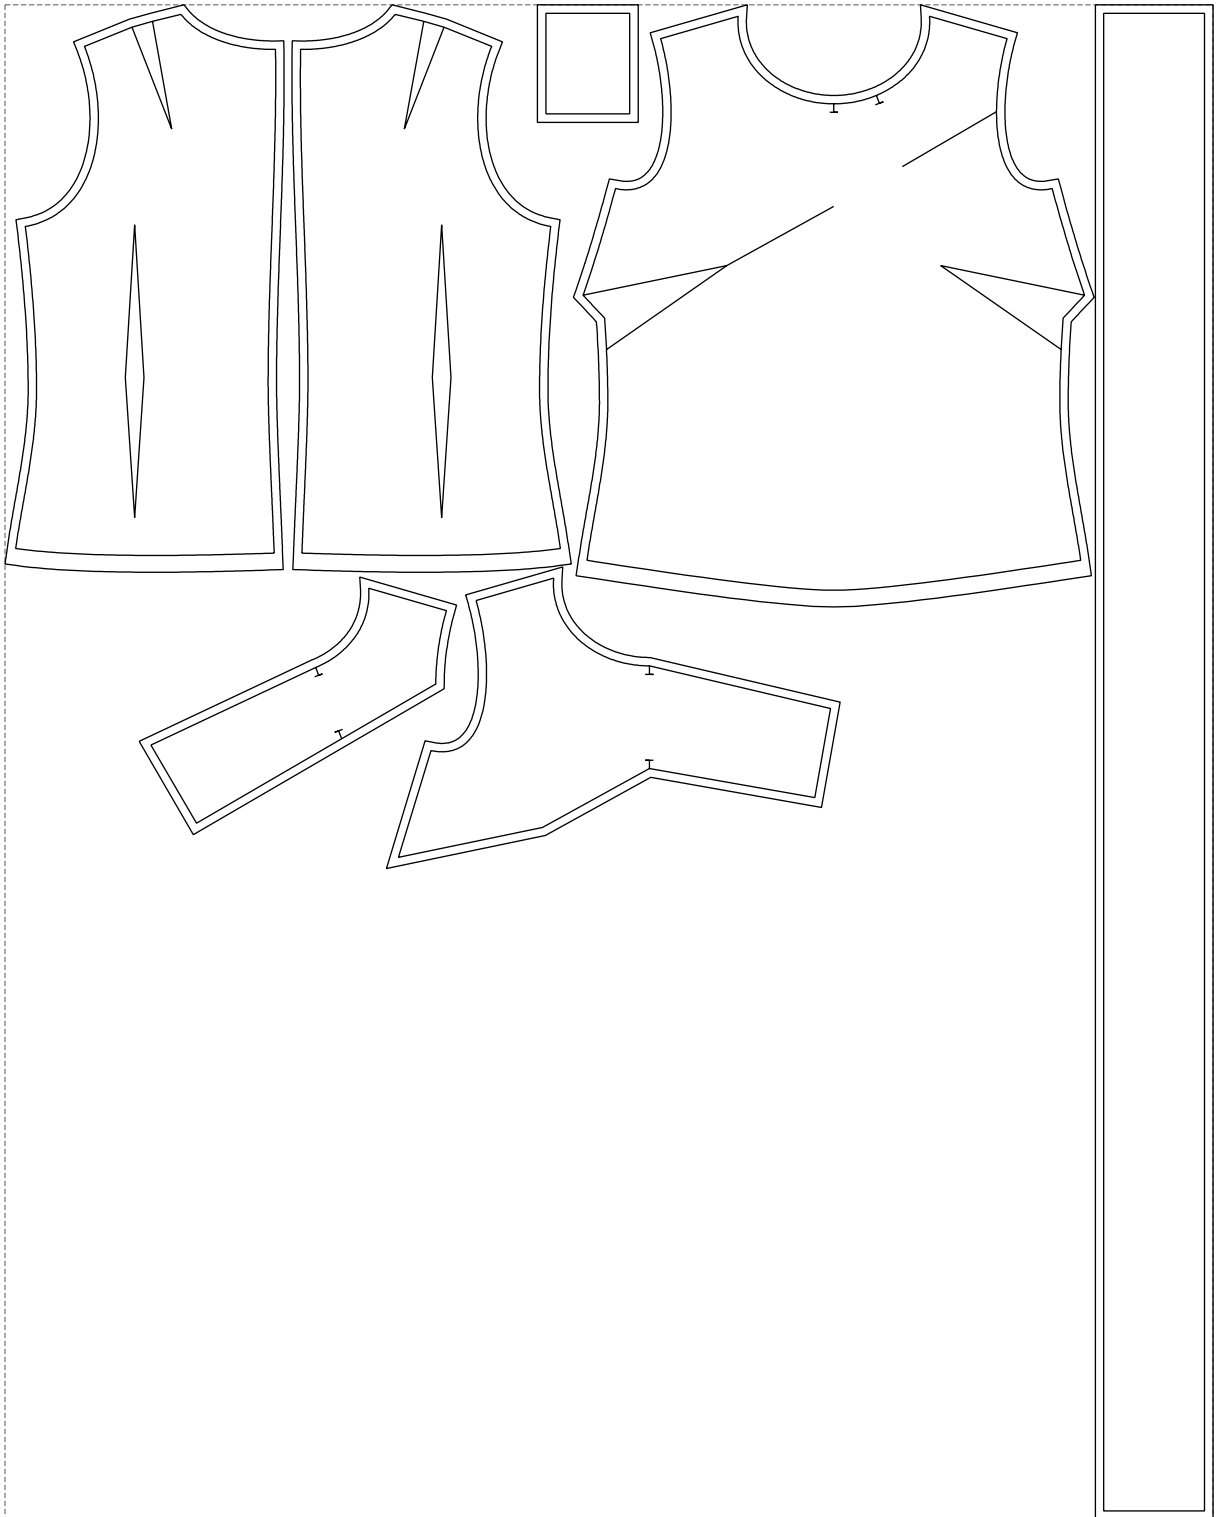

Not for print

Paper size: A4, size:1378.79 x1804.00 mm

# Example

size:1438.66 x1804.00 mm

Maneken =1 ver.0

rz\_1=170

rz\_16=108

rz\_17=92.5

rz\_18=89.2

rz\_19=116