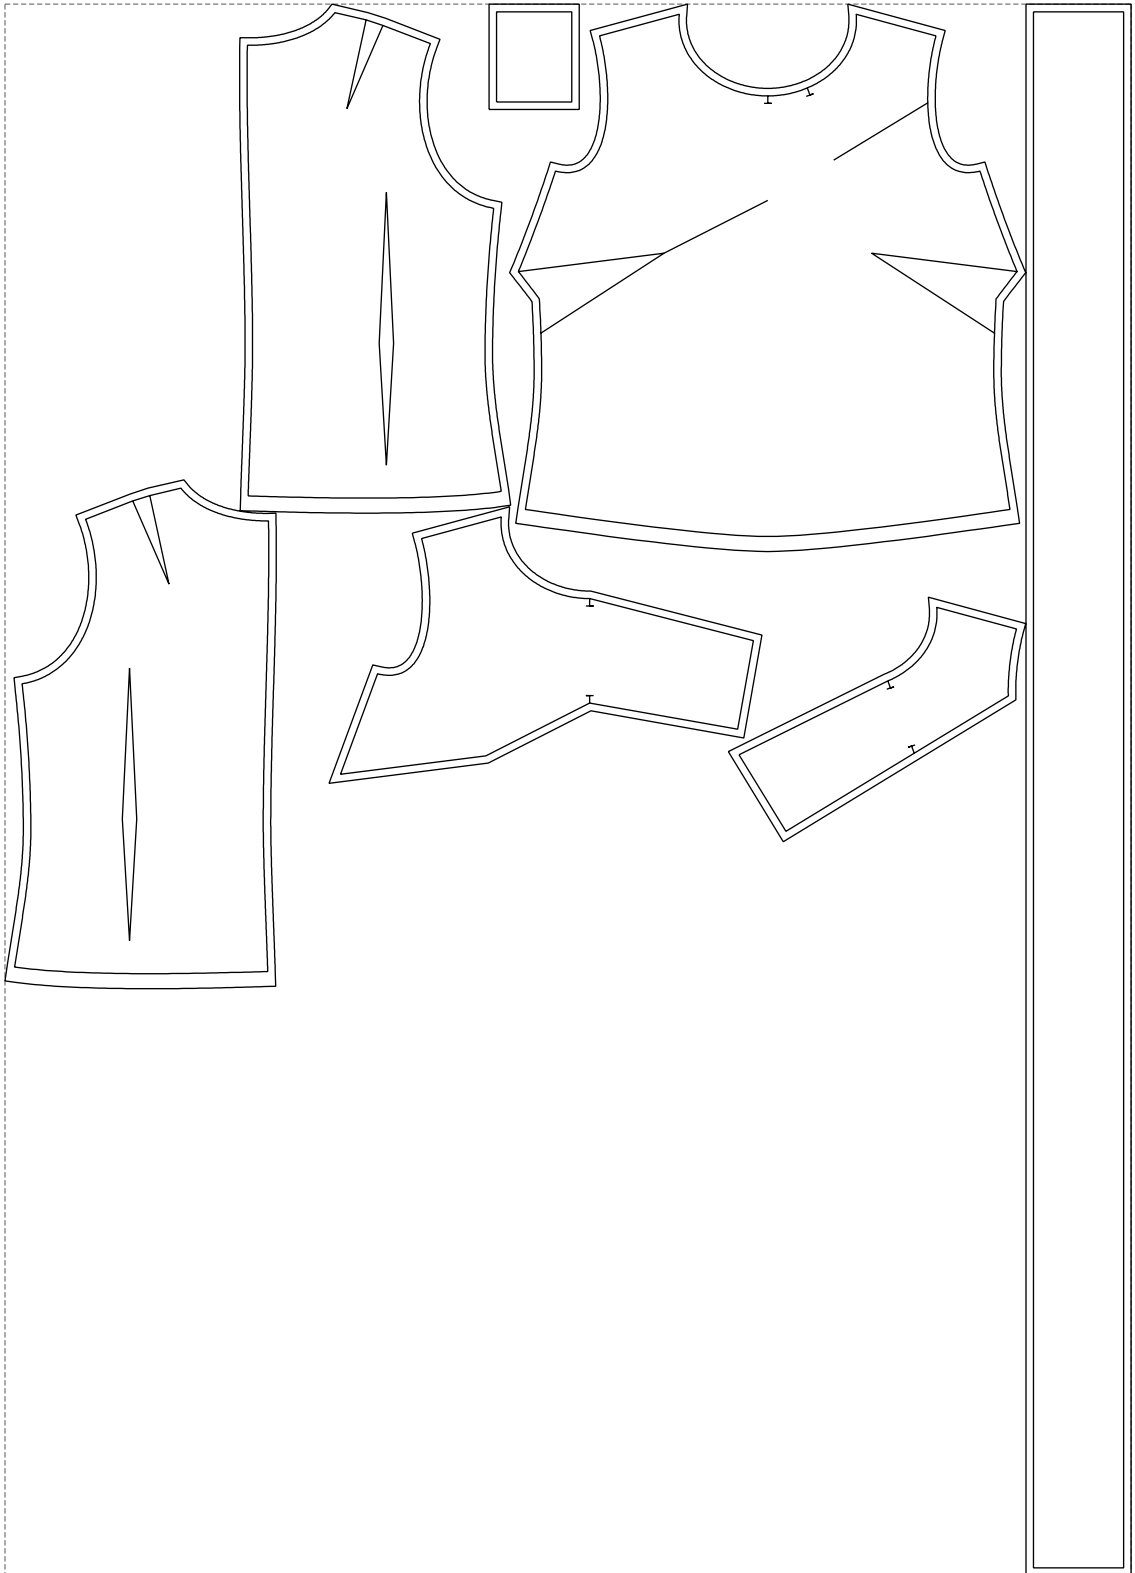

Not for print

Paper size: A4, size:1298.29 x2092.00 mm

# Example

size:1499.00 x2092.00 mm

Maneken =1 ver.0

rz\_1=170

rz\_16=120

rz\_17=104

rz\_18=103.6

rz\_19=128

rz\_20=125.1

---

. . . . .  
. . . . .  
. . . . .