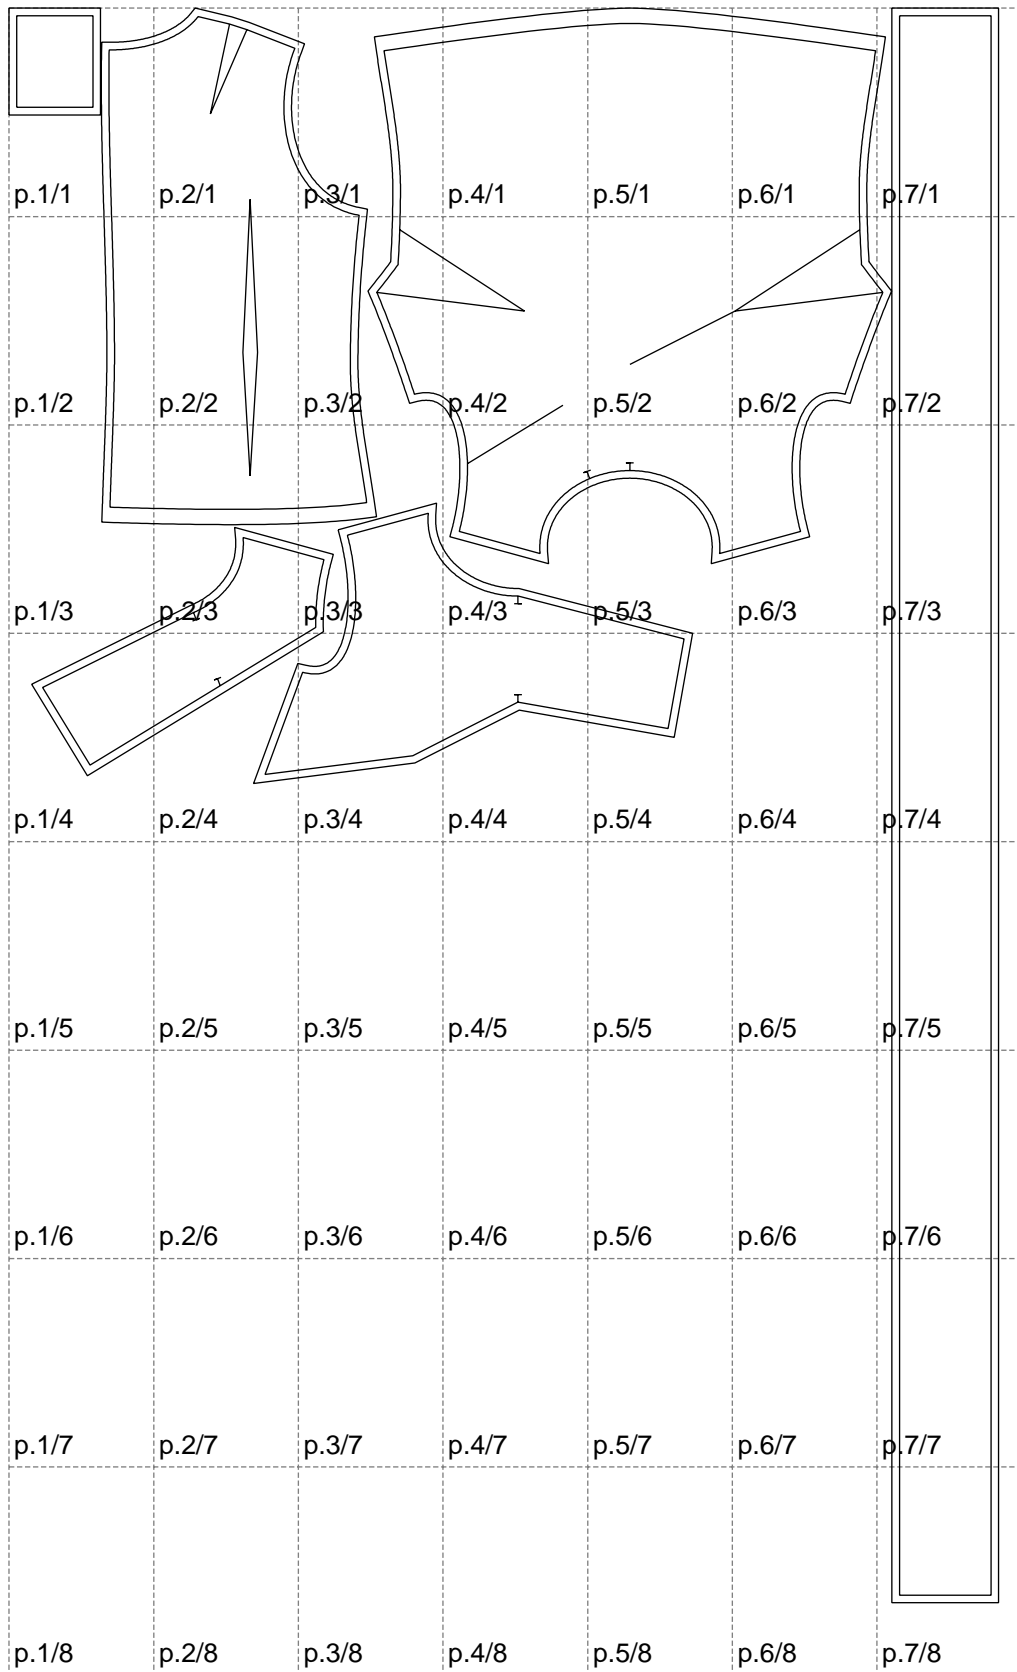

Not for print

Paper size: A4, size:1298.29 x2092.00 mm

# Example

size:1499.00 x2092.00 mm

Maneken =1 ver.0

rz\_1=170

rz\_16=120

rz\_17=104

rz\_18=103.6

rz\_19=128

rz\_20=125.1

---

. . . . .  
. . . . .  
. . . . .