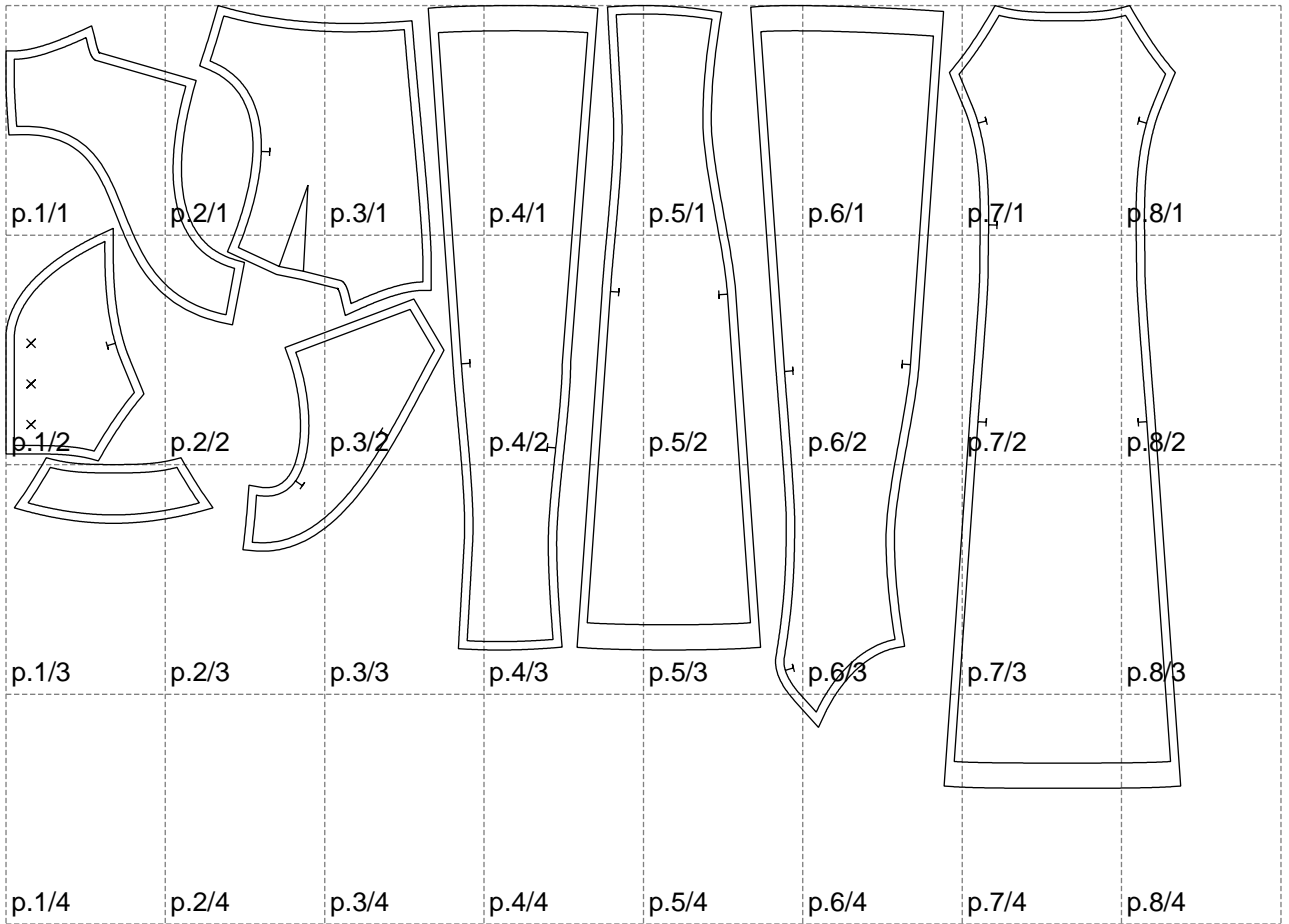

Not for print

Paper size: A4, size:1399.00 x931.99 mm

# Example

size:1458.90 x1534.68 mm

Maneken =1 ver.0

rz\_1=170

rz\_16=92

rz\_17=78.8

rz\_18=71.8

rz\_19=100

rz\_20=98.1

---

. . . . .  
. . . . .  
. . . . .