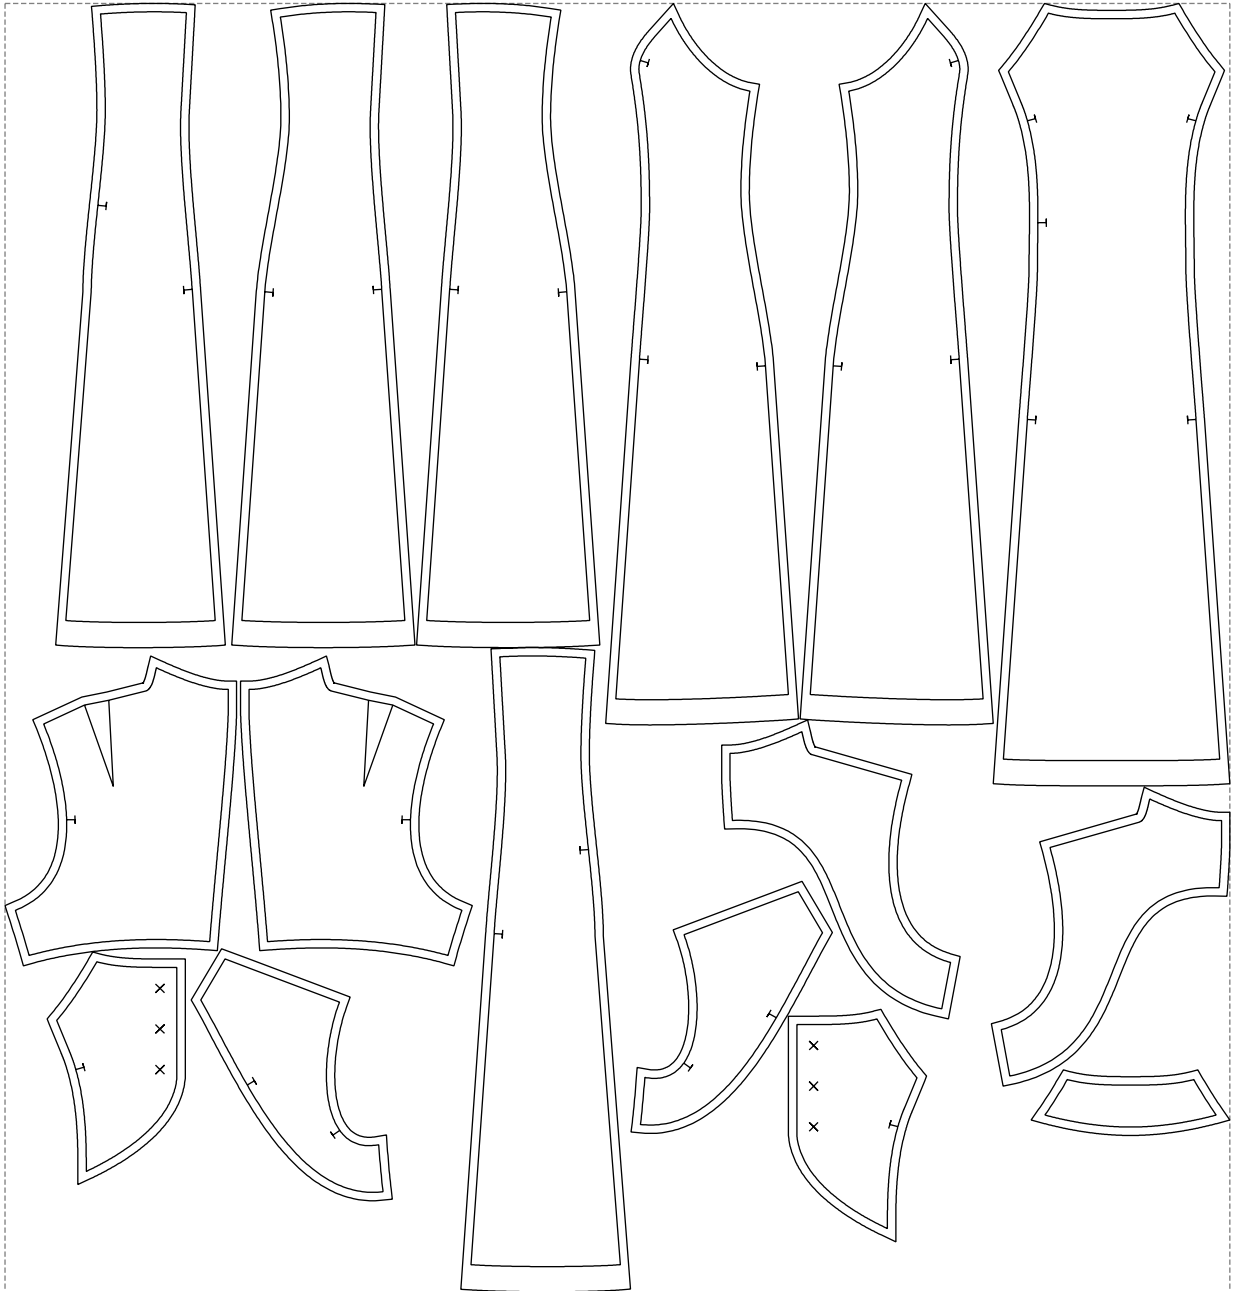

Not for print

Paper size: A4, size:1399.00 x931.99 mm

# Example

size:1458.90 x1534.68 mm

Maneken =1 ver.0

rz\_1=170

rz\_16=92

rz\_17=78.8

rz\_18=71.8

rz\_19=100

rz\_20=98.1

---

. . . . .  
. . . . .  
. . . . .