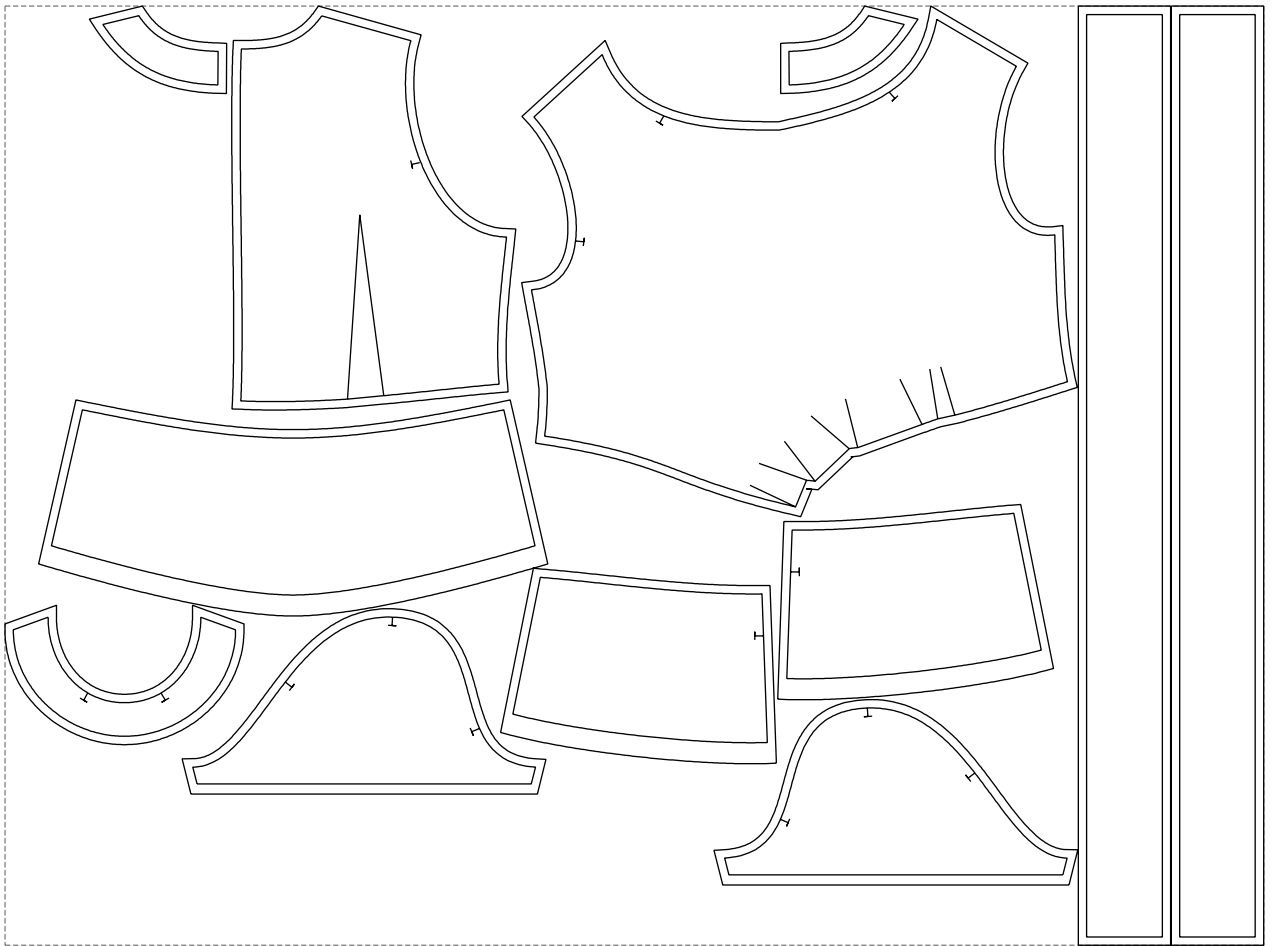

Not for print

Paper size: A4, size:1399.00 x1118.64 mm

# Example

size:1499.00 x1118.64 mm

Maneken =1 ver.0

rz\_1=170

rz\_16=112

rz\_17=96.2

rz\_18=94

rz\_19=120