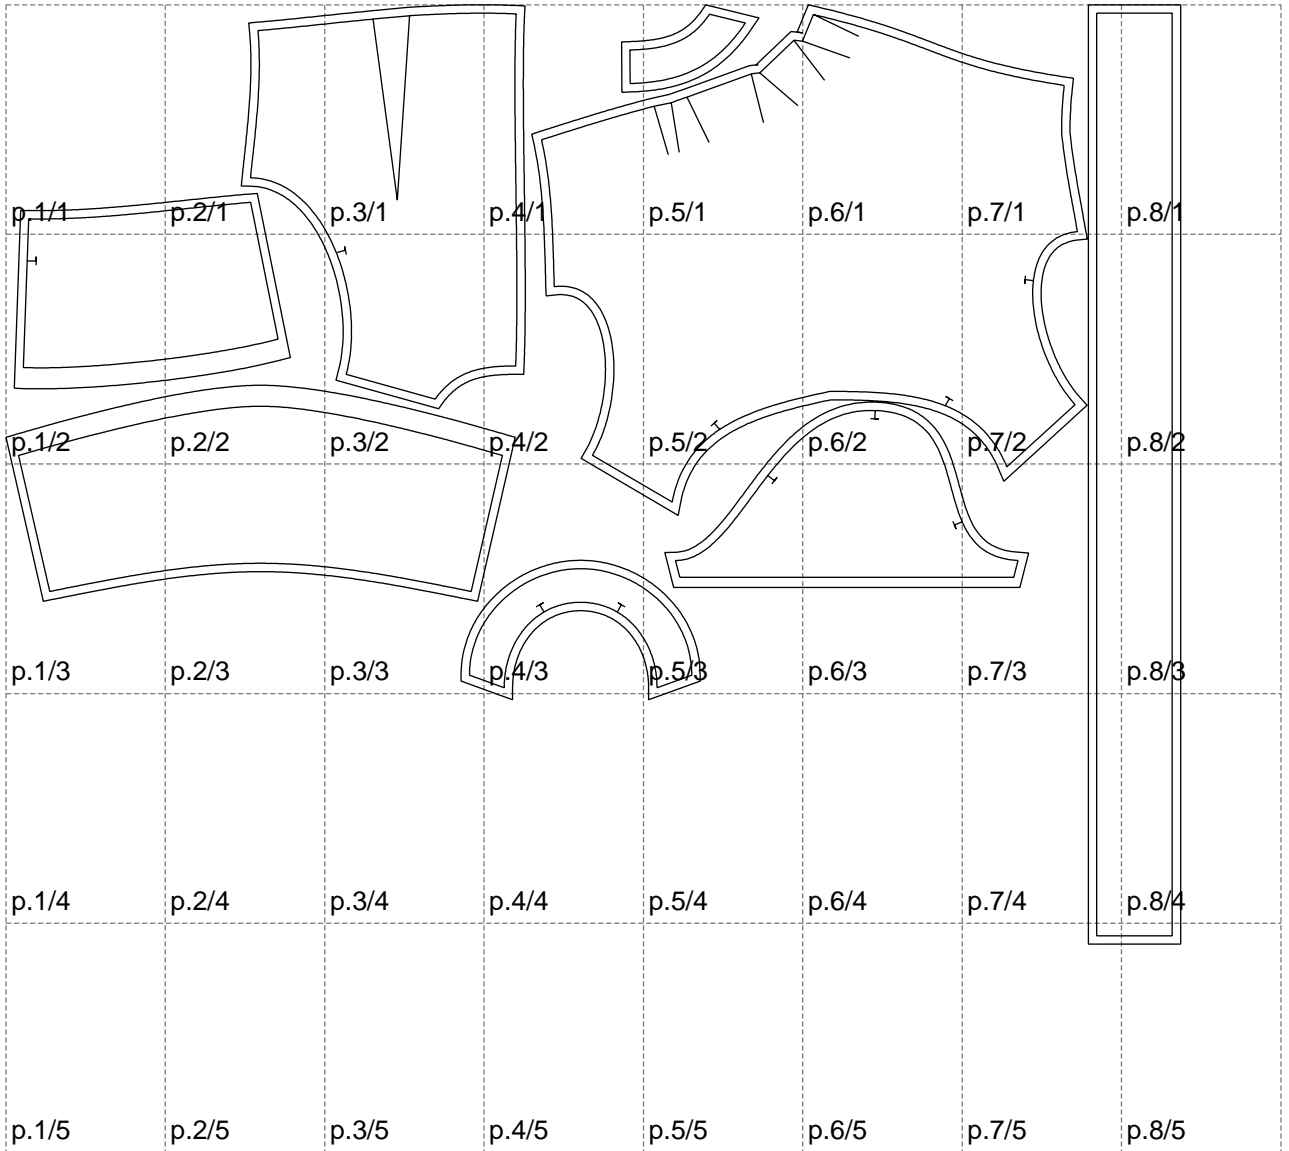

Not for print

Paper size: A4, size:1399.00 x1118.64 mm

# Example

size:1499.00 x1118.64 mm

Maneken =1 ver.0

rz\_1=170

rz\_16=112

rz\_17=96.2

rz\_18=94

rz\_19=120

rz\_20=117

---

. . . . .  
. . . . .  
. . . . .