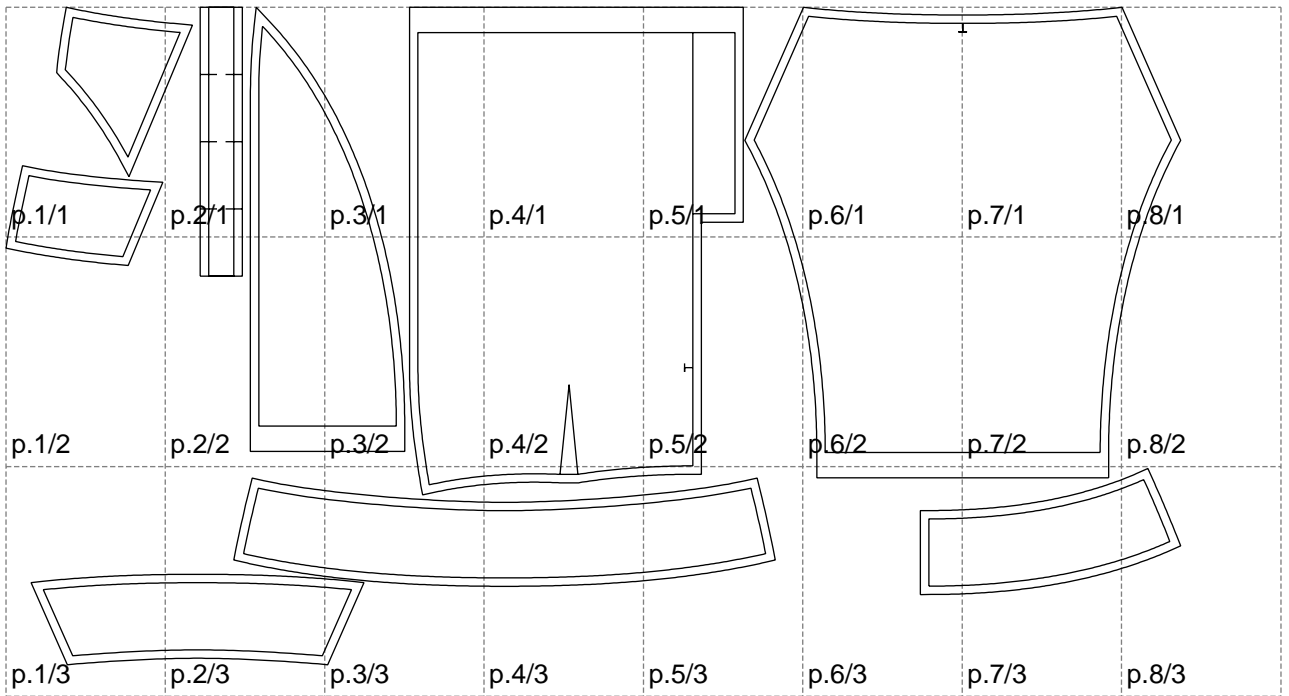

Not for print

Paper size: A4, size:1399.00 x782.75 mm

# Example

size:1499.00 x1089.39 mm

Maneken =1 ver.0

rz\_1=170

rz\_16=120

rz\_17=104

rz\_18=103.6

rz\_19=128

rz\_20=125.1

---

. . . . .  
. . . . .  
. . . . .