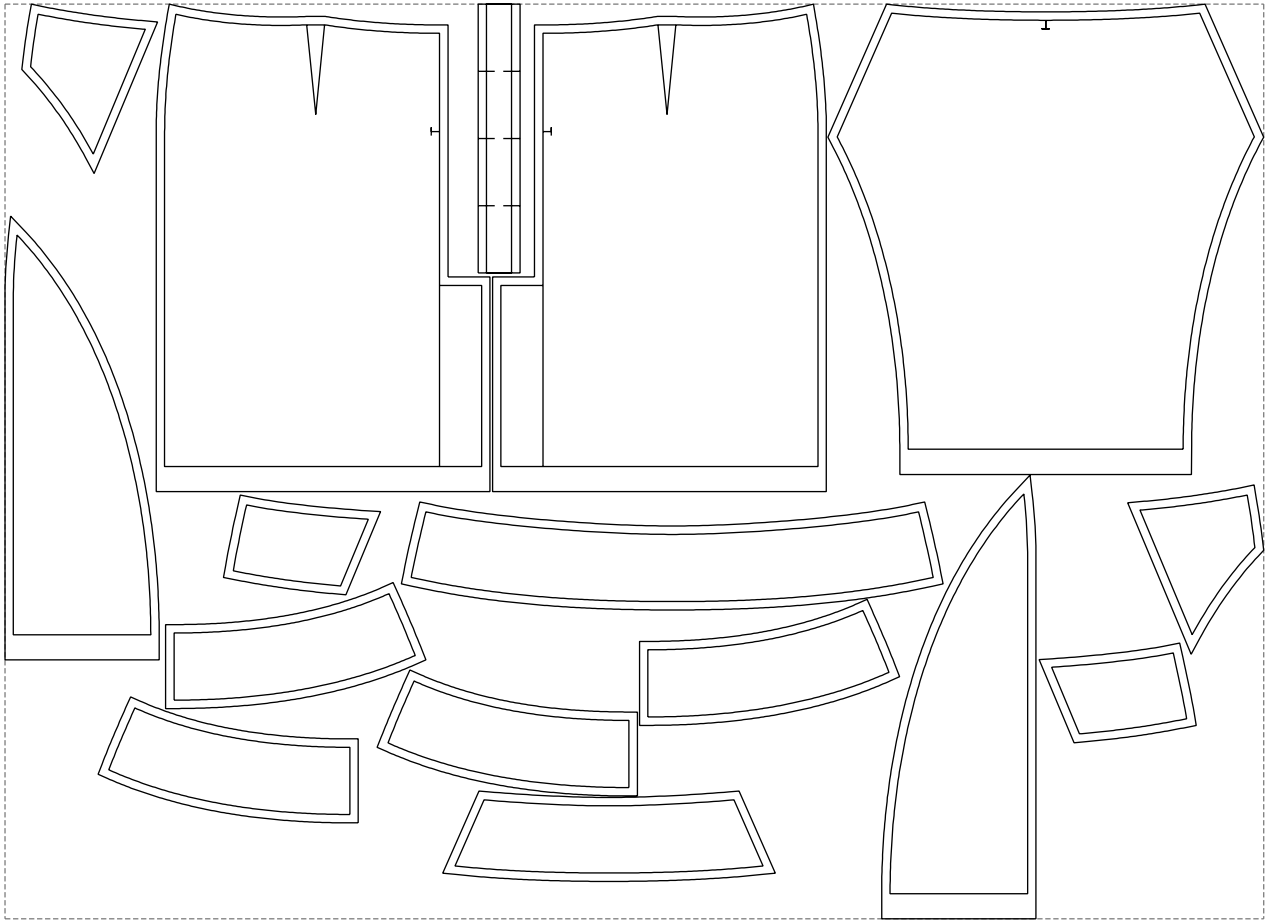

Not for print

Paper size: A4, size:1399.00 x782.75 mm

# Example

size:1499.00 x1089.39 mm

Maneken =1 ver.0

rz\_1=170

rz\_16=120

rz\_17=104

rz\_18=103.6

rz\_19=128

rz\_20=125.1

---

. . . . .  
. . . . .  
. . . . .