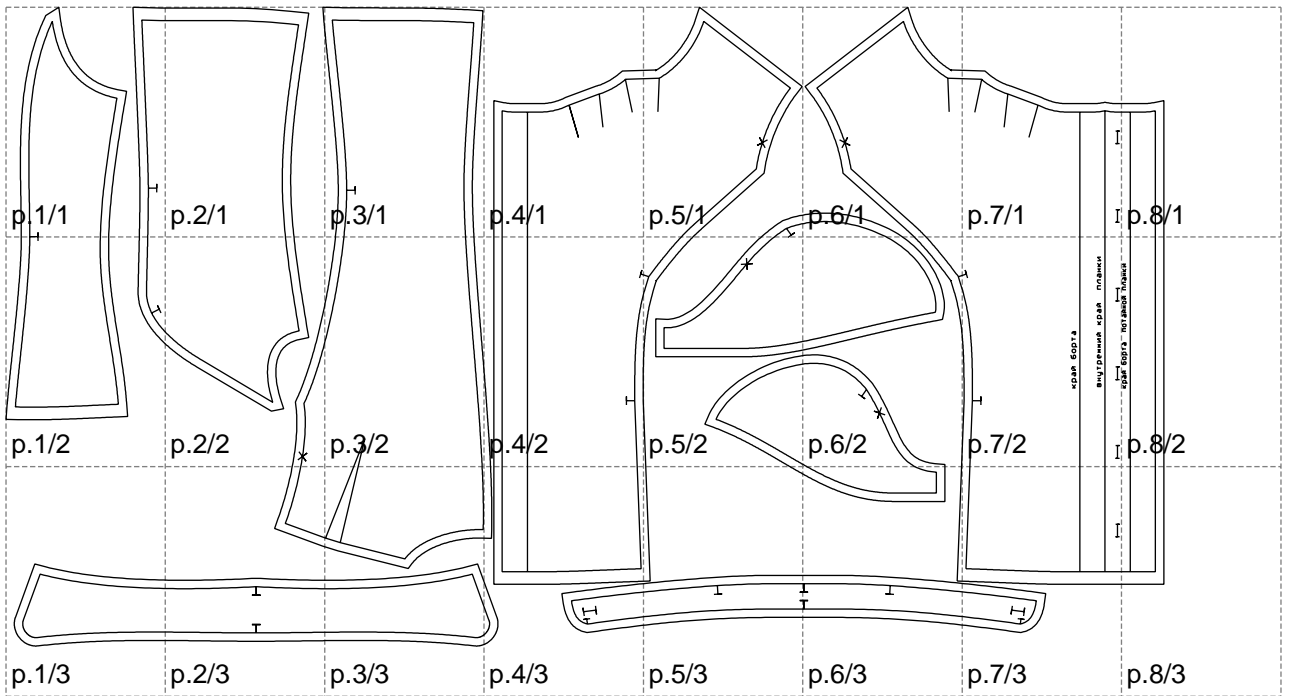

Not for print

Paper size: A4, size:1378.94 x760.50 mm

# Example

size:1499.00 x1520.45 mm

Maneken =1 ver.0

rz\_1=170

rz\_16=108

rz\_17=92.5

rz\_18=89.2

rz\_19=116

rz\_20=113

---

. . . . .  
. . . . .  
. . . . .