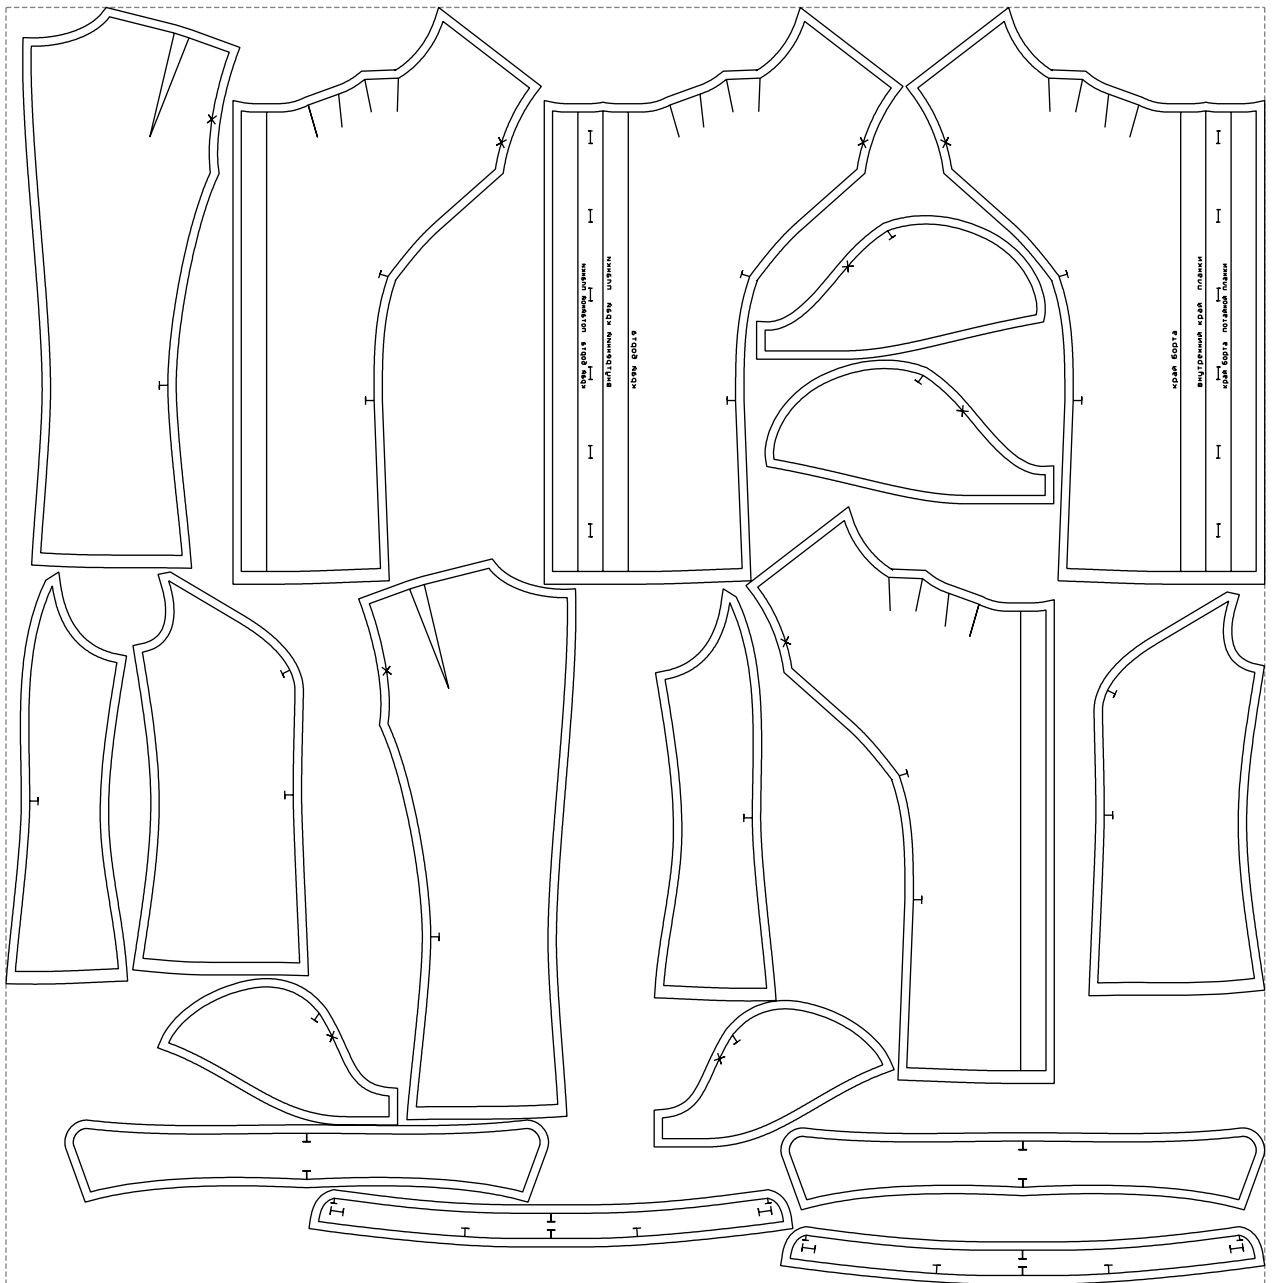

Not for print

Paper size: A4, size:1378.94 x760.50 mm

# Example

size:1499.00 x1520.45 mm

Maneken =1 ver.0

rz\_1=170

rz\_16=108

rz\_17=92.5

rz\_18=89.2

rz\_19=116