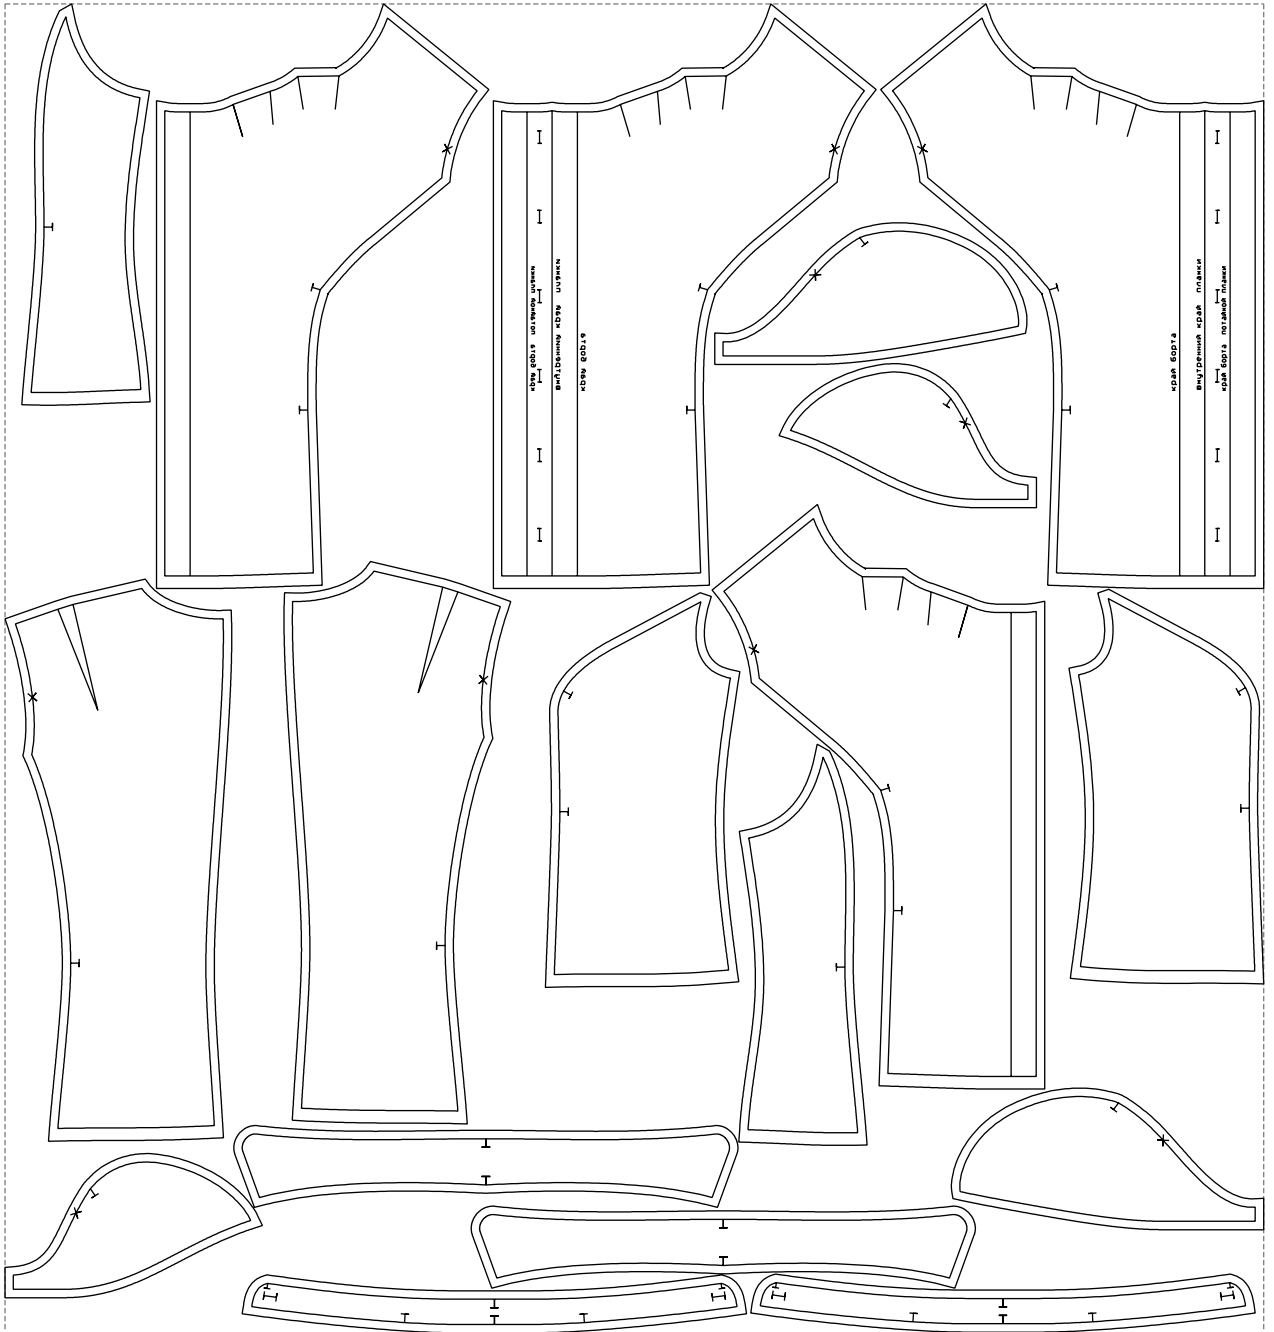

Not for print

Paper size: A4, size:1399.00 x856.38 mm

# Example

size:1499.00 x1582.90 mm

Maneken =1 ver.0

rz\_1=170

rz\_16=120

rz\_17=104

rz\_18=103.6

rz\_19=128

rz\_20=125.1

---

. . . . .  
. . . . .  
. . . . .