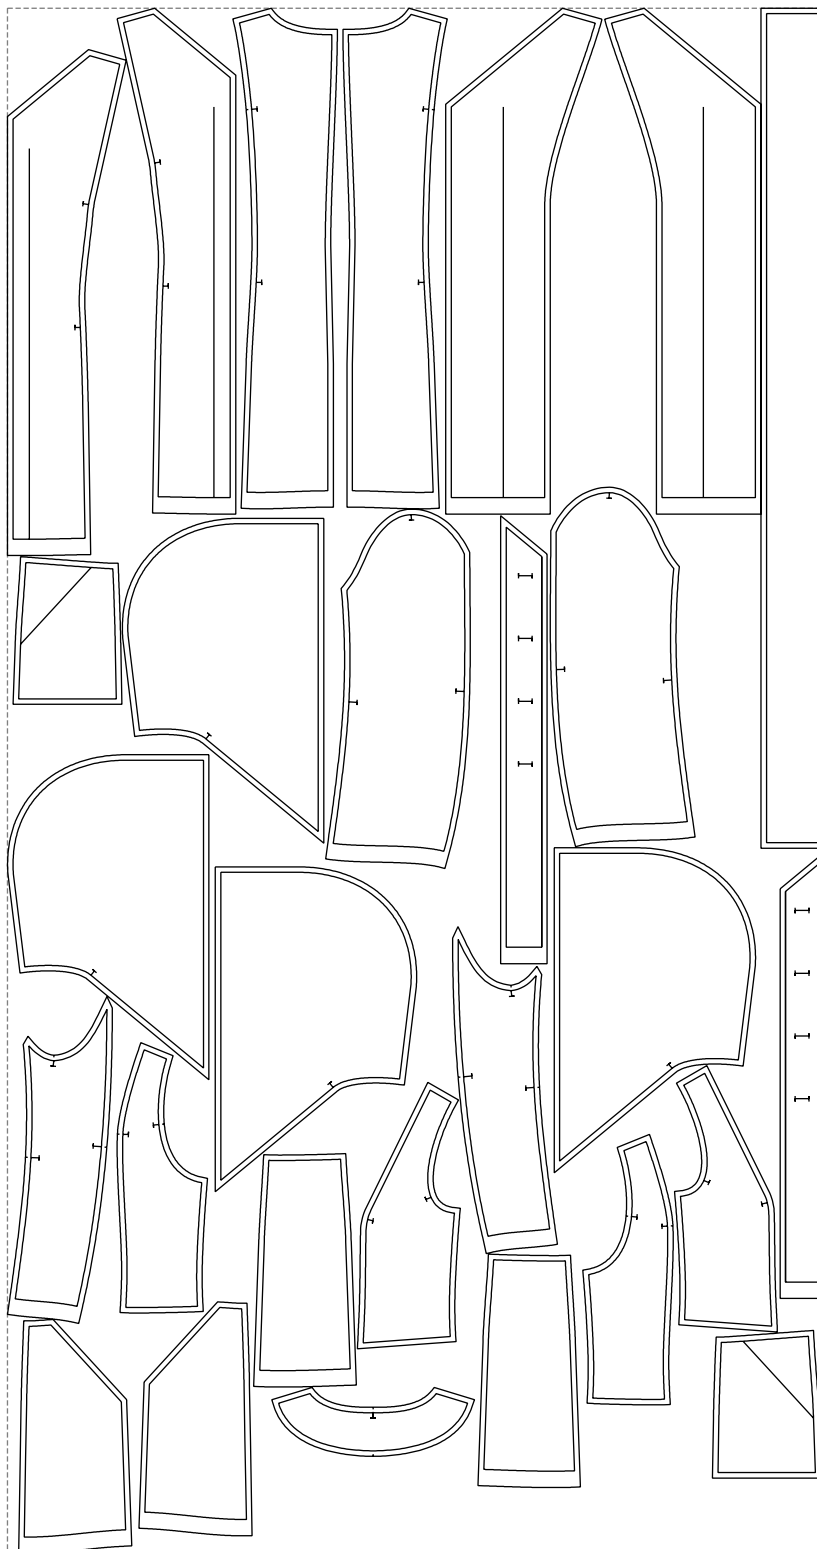

Not for print

Paper size: A4, size:1399.00 x1641.92 mm

# Example

size:1499.00 x2829.07 mm

Maneken =1 ver.0

rz\_1=170

rz\_16=92

rz\_17=78.8

rz\_18=71.8

rz\_19=100

rz\_20=98.1

---

. . . . .  
. . . . .  
. . . . .