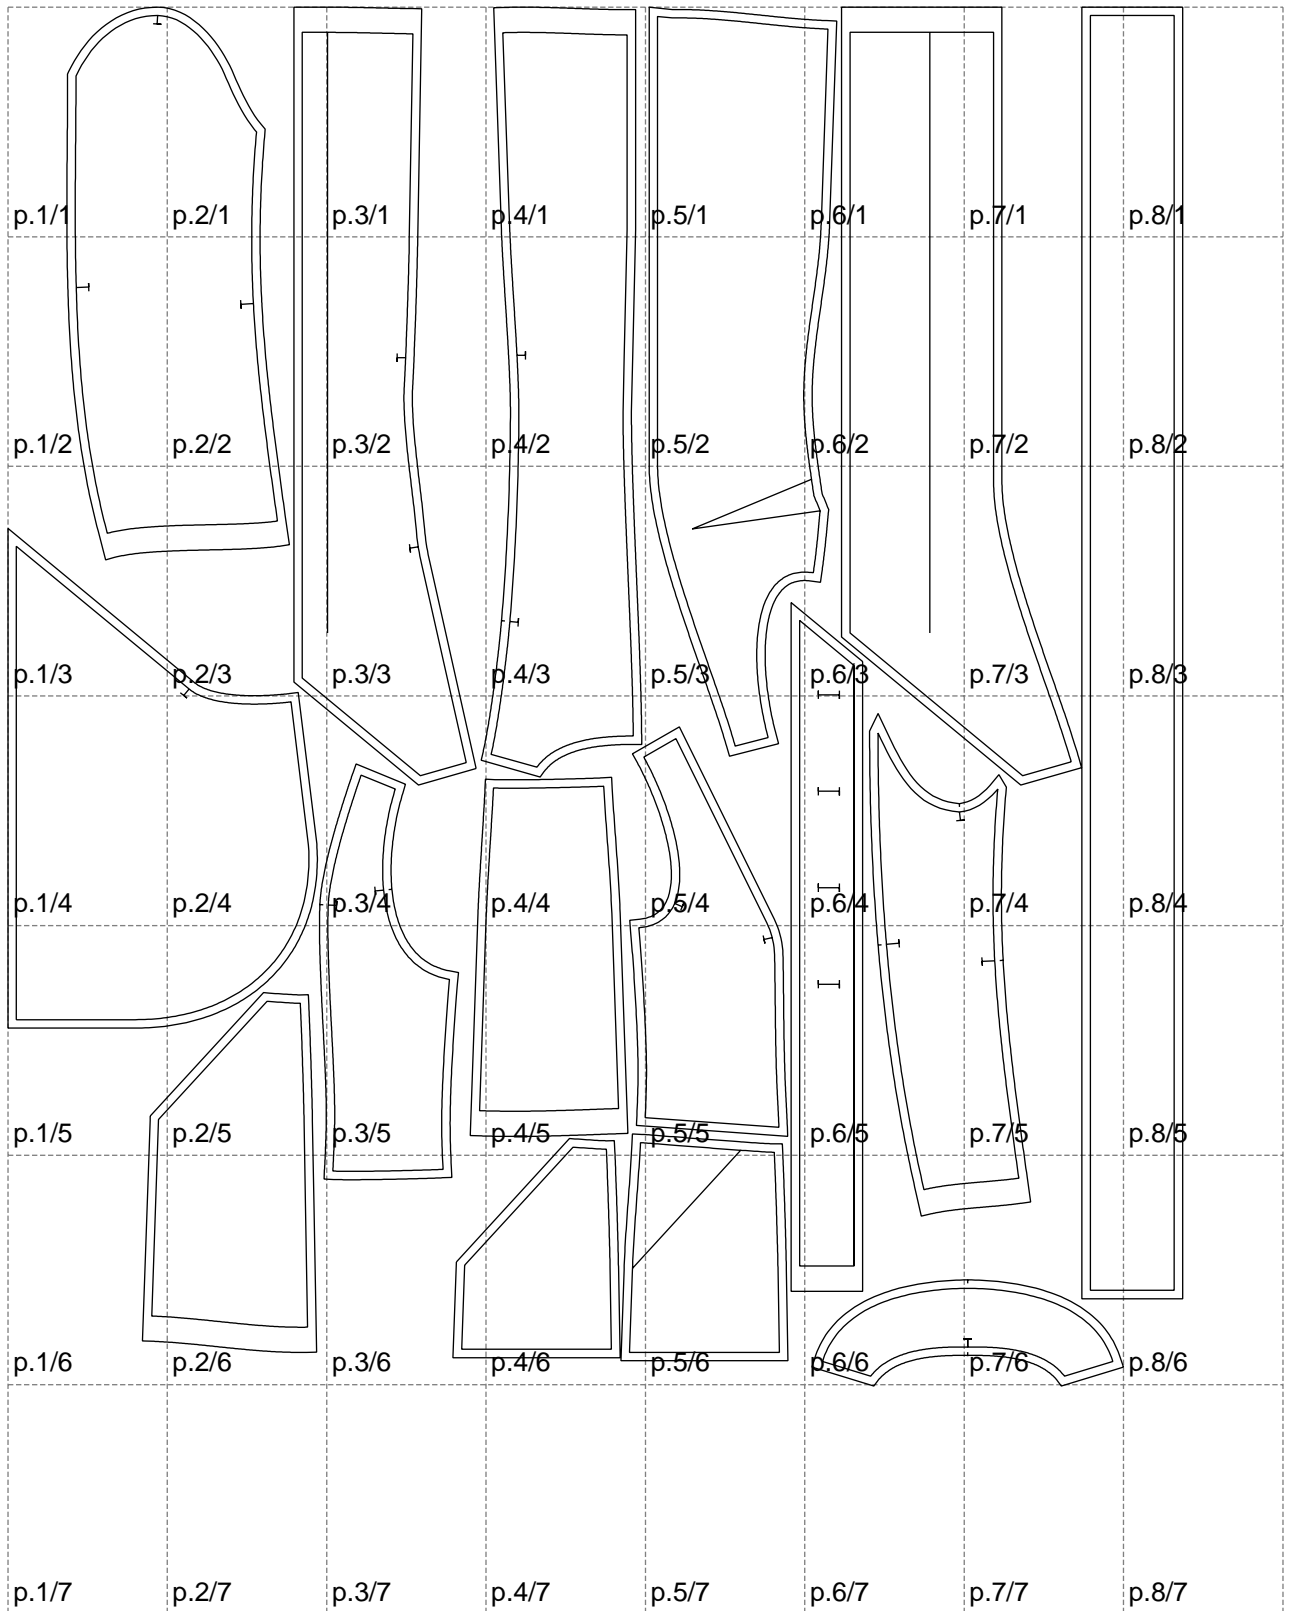

Not for print

Paper size: A4, size:1399.00 x1641.92 mm

# Example

size:1499.00 x2829.07 mm

Maneken =1 ver.0

rz\_1=170

rz\_16=92

rz\_17=78.8

rz\_18=71.8

rz\_19=100

rz\_20=98.1

---

. . . . .  
. . . . .  
. . . . .