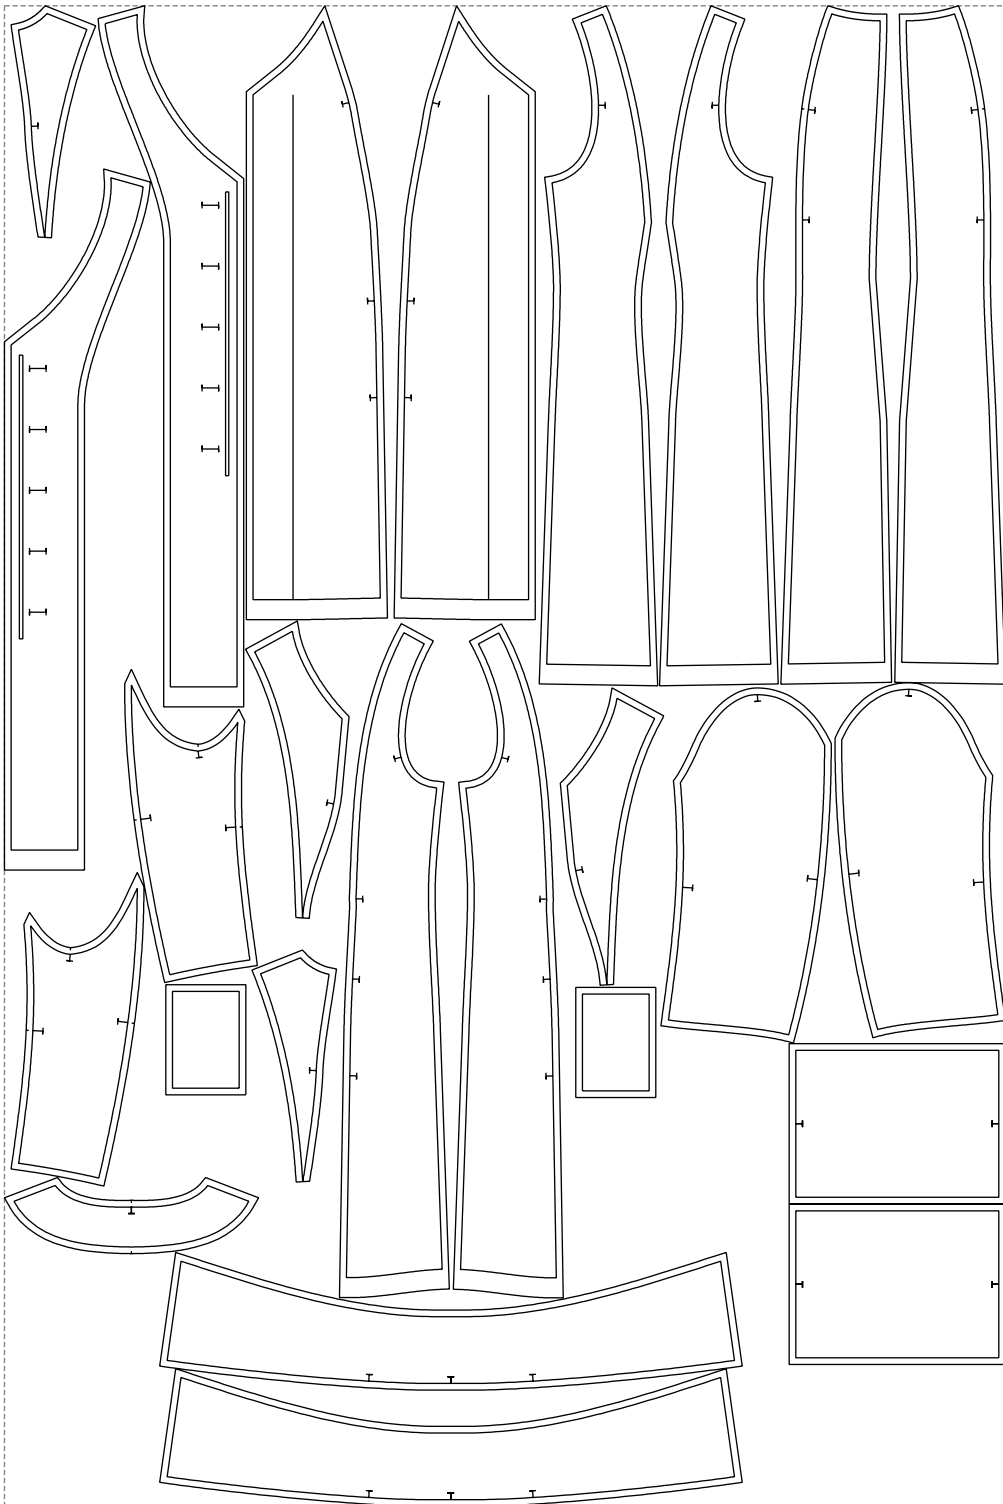

Not for print

Paper size: A4, size:1399.00 x1528.22 mm

# Example

size:1499.00 x2247.97 mm

Maneken =1 ver.0

rz\_1=170

rz\_16=88

rz\_17=75.6

rz\_18=67.6

rz\_19=96

rz\_20=94.6

---

. . . . .  
. . . . .  
. . . . .