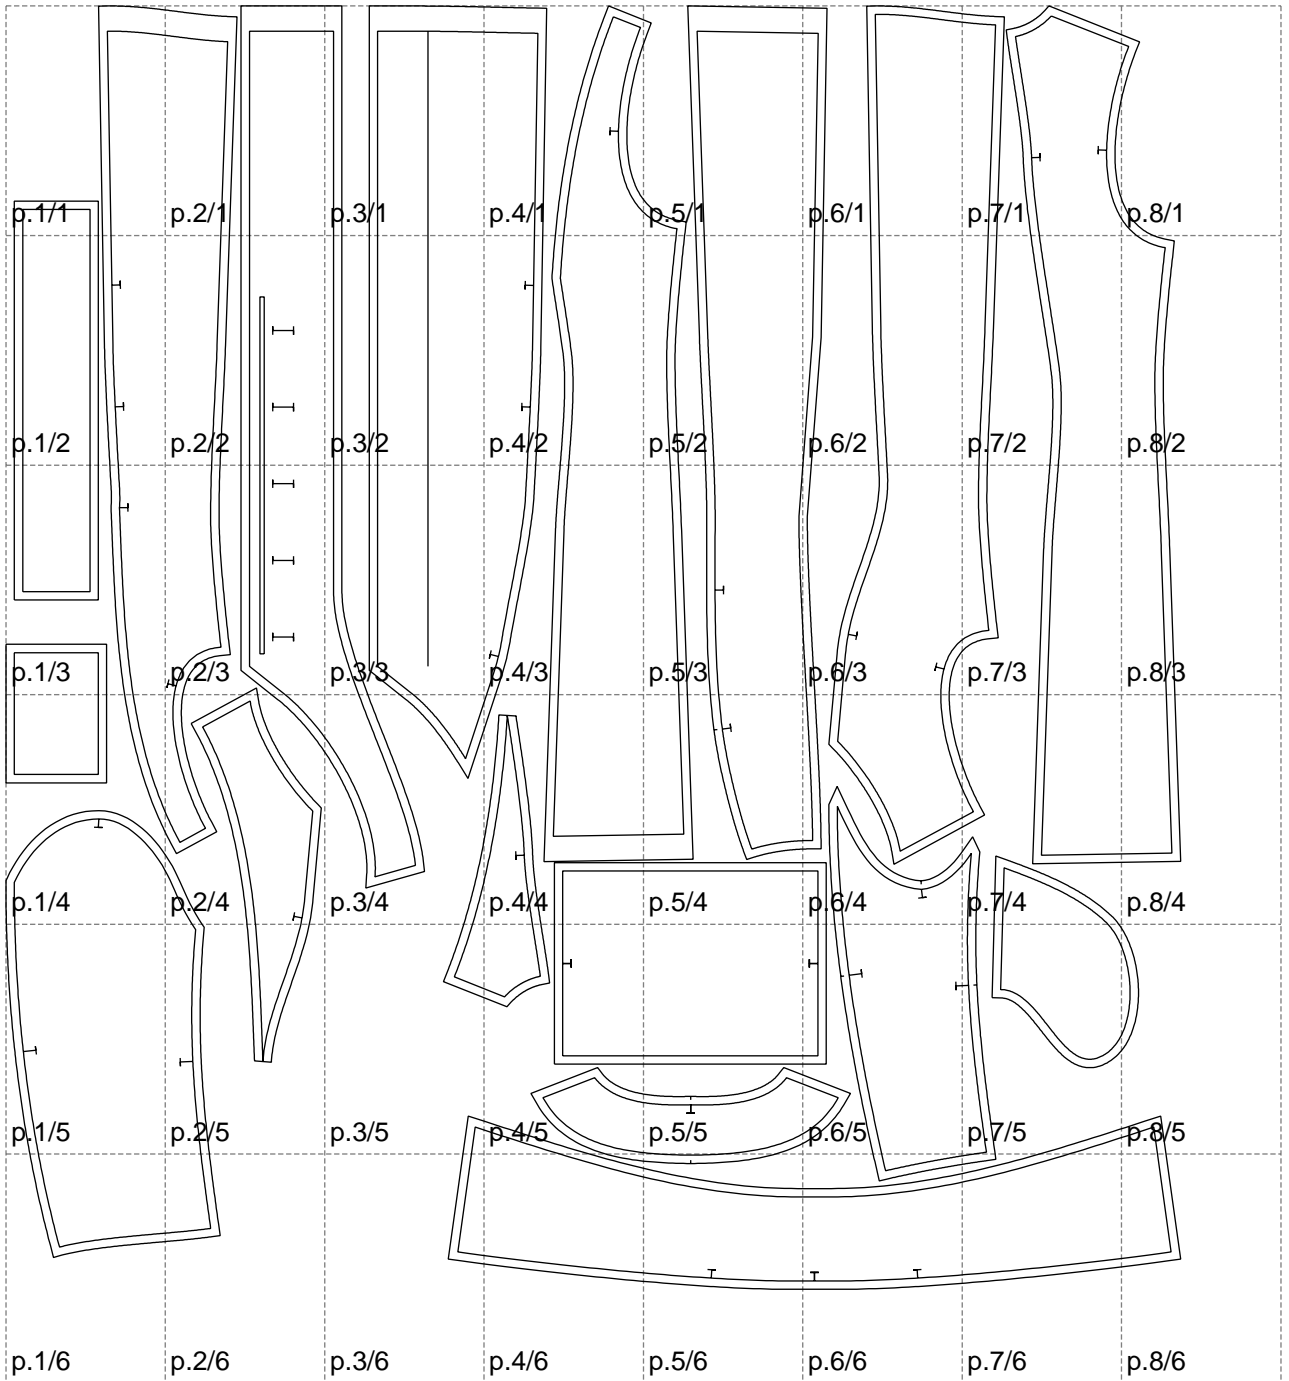

Not for print

Paper size: A4, size:1399.00 x1528.22 mm

# Example

size:1499.00 x2247.97 mm

Maneken =1 ver.0

rz\_1=170

rz\_16=88

rz\_17=75.6

rz\_18=67.6

rz\_19=96

rz\_20=94.6

---

. . . . .  
. . . . .  
. . . . .