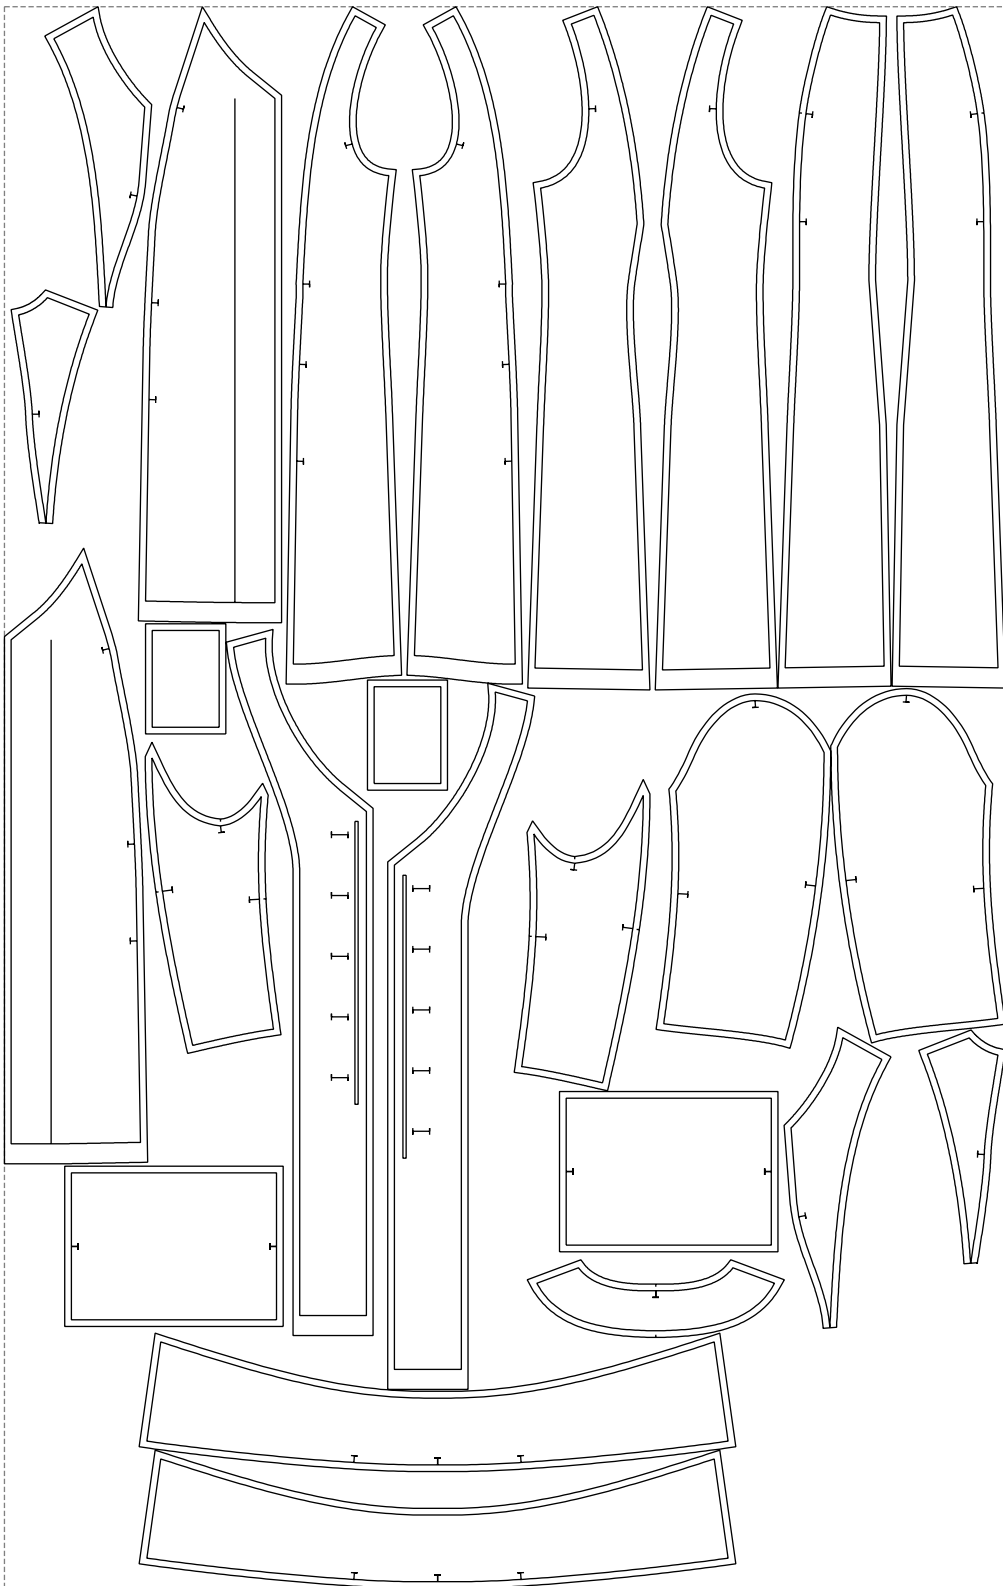

Not for print

Paper size: A4, size:1399.00 x1705.84 mm

# Example

size:1499.00 x2369.34 mm

Maneken =1 ver.0

rz\_1=170

rz\_16=92

rz\_17=78.8

rz\_18=71.8

rz\_19=100

rz\_20=98.1

---

. . . . .  
. . . . .  
. . . . .