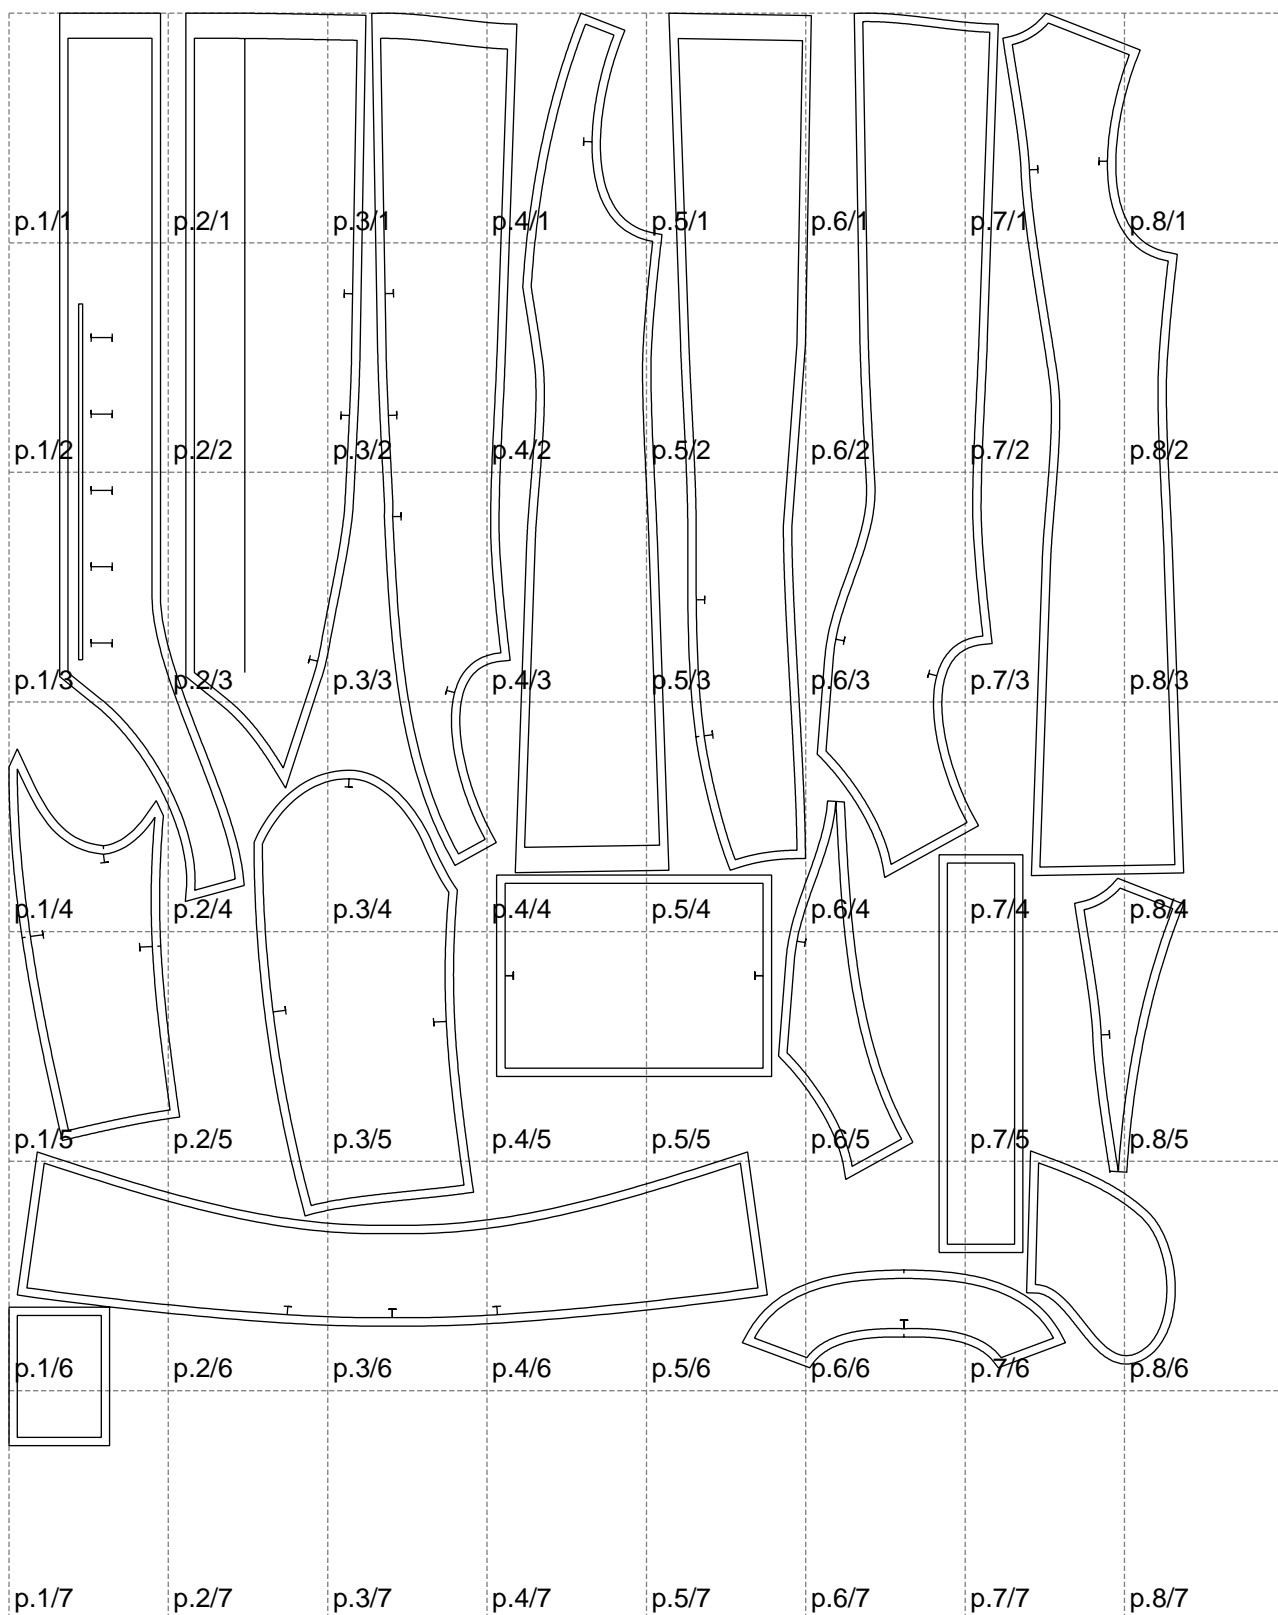

Not for print

Paper size: A4, size:1399.00 x1705.84 mm

# Example

size:1499.00 x2369.34 mm

Maneken =1 ver.0

rz\_1=170

rz\_16=92

rz\_17=78.8

rz\_18=71.8

rz\_19=100

rz\_20=98.1

---

. . . . .  
. . . . .  
. . . . .