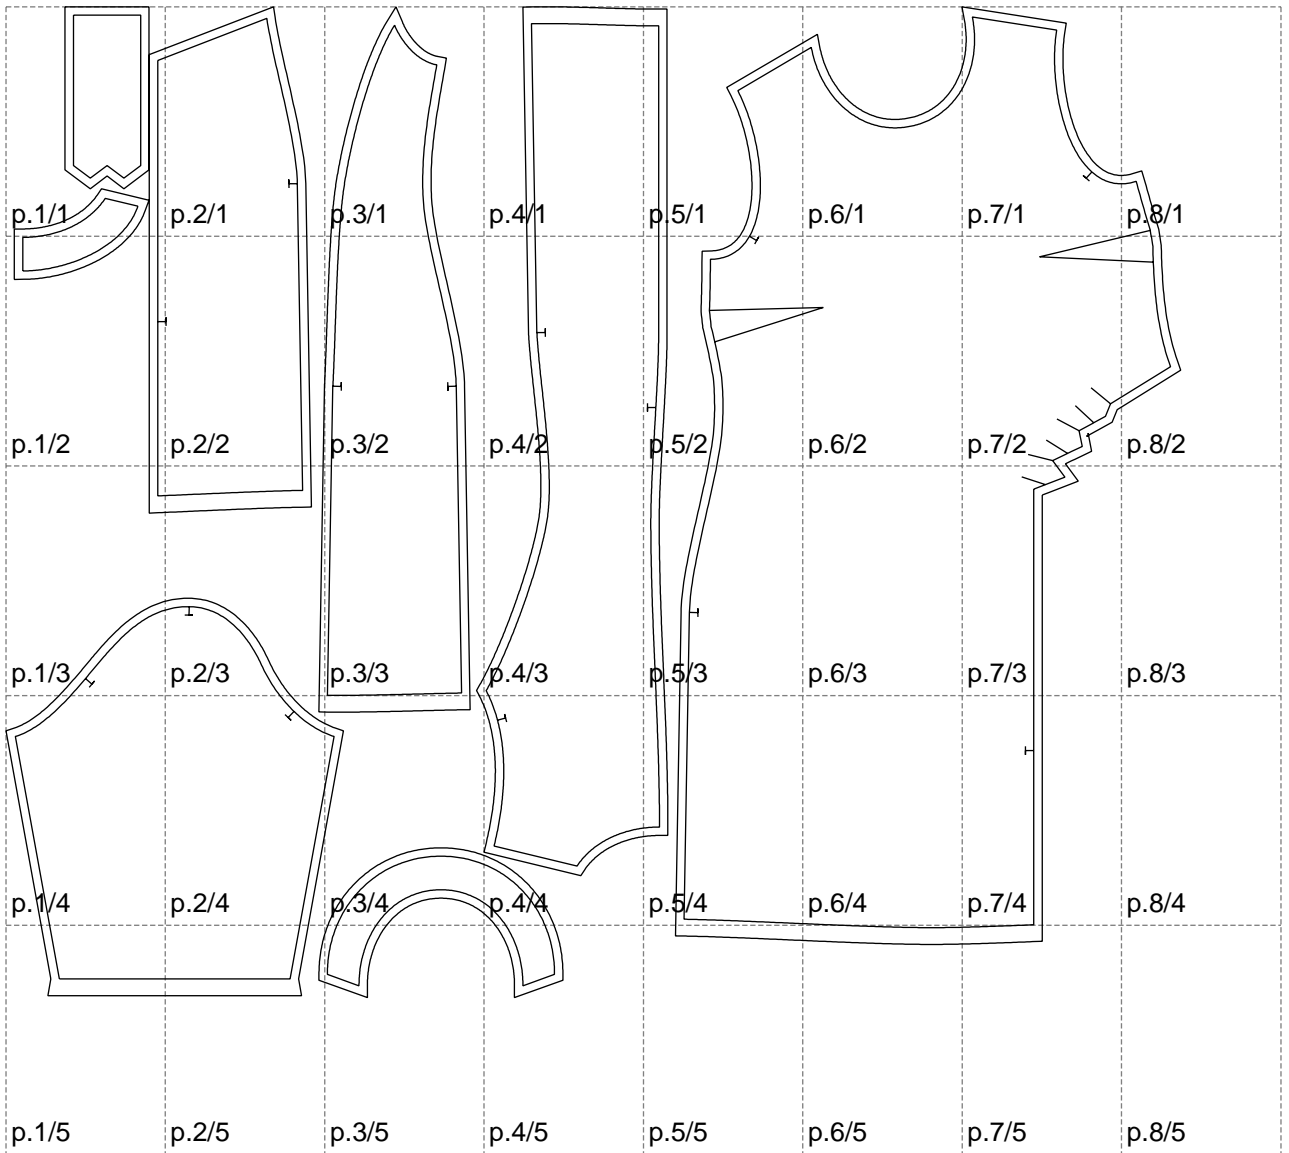

Not for print

Paper size: A4, size:1399.00 x1179.92 mm

# Example

size:1499.00 x1592.19 mm

Maneken =1 ver.0

rz\_1=170

rz\_16=104

rz\_17=88.9

rz\_18=84.4

rz\_19=112

rz\_20=109.3

---

. . . . .  
. . . . .  
. . . . .