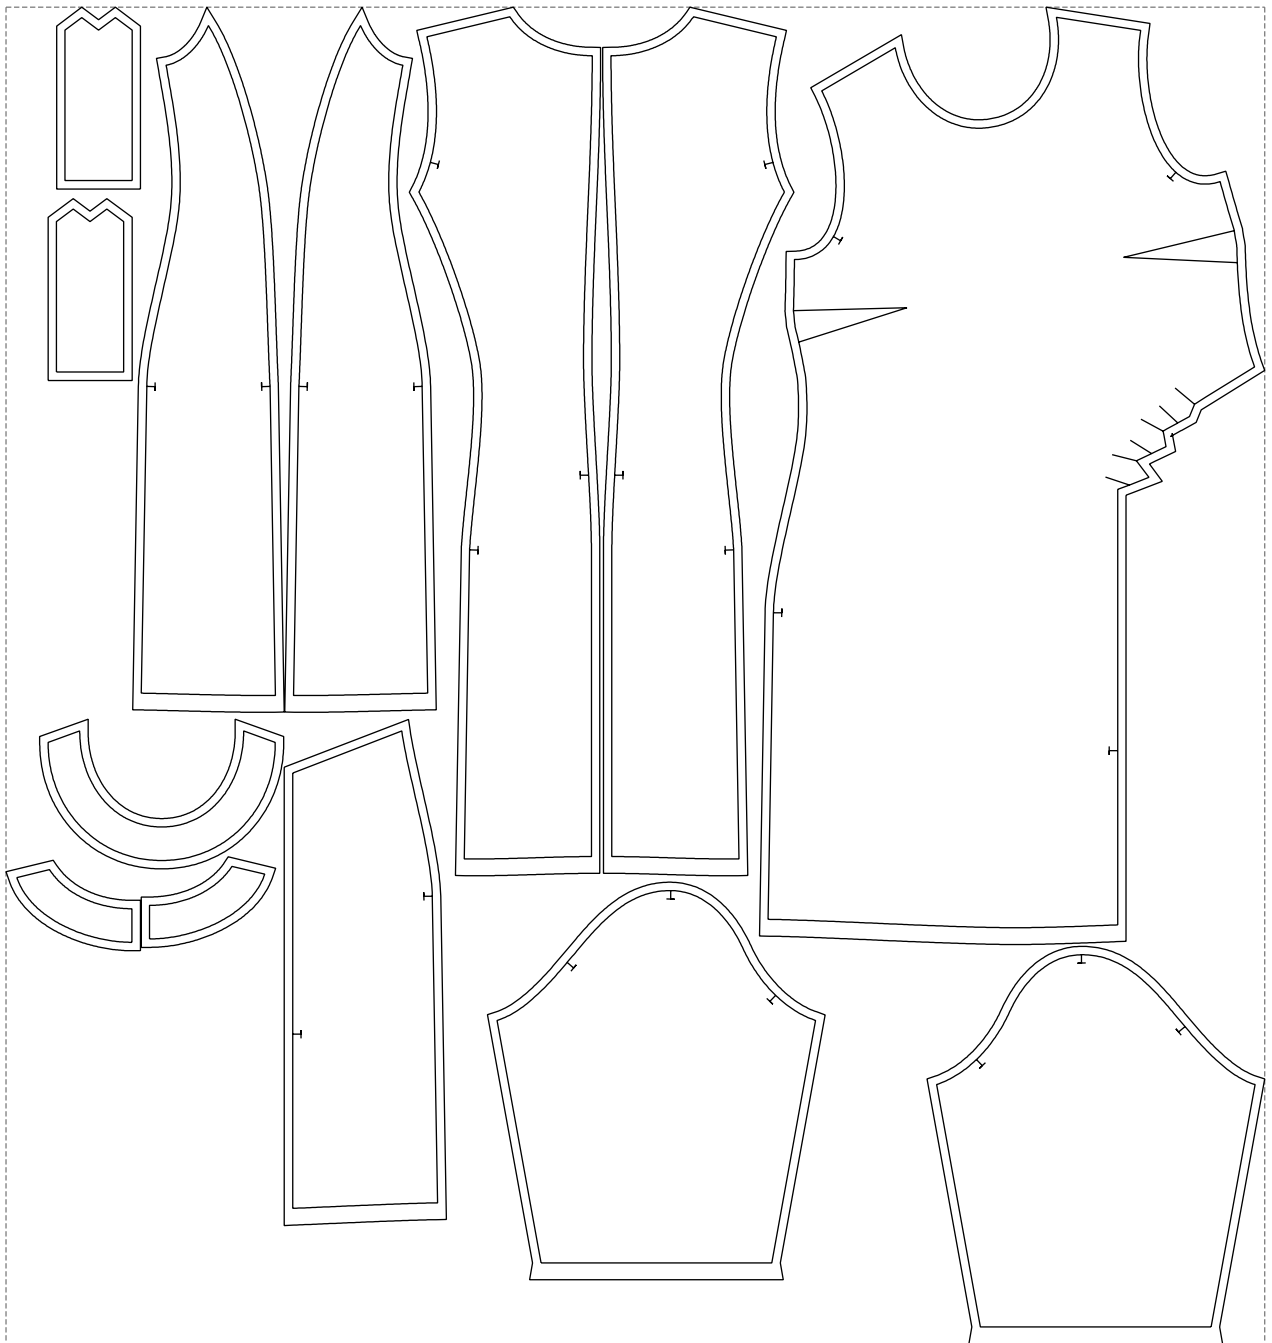

Not for print

Paper size: A4, size:1399.00 x1179.92 mm

# Example

size:1499.00 x1592.19 mm

Maneken =1 ver.0

rz\_1=170

rz\_16=104

rz\_17=88.9

rz\_18=84.4

rz\_19=112