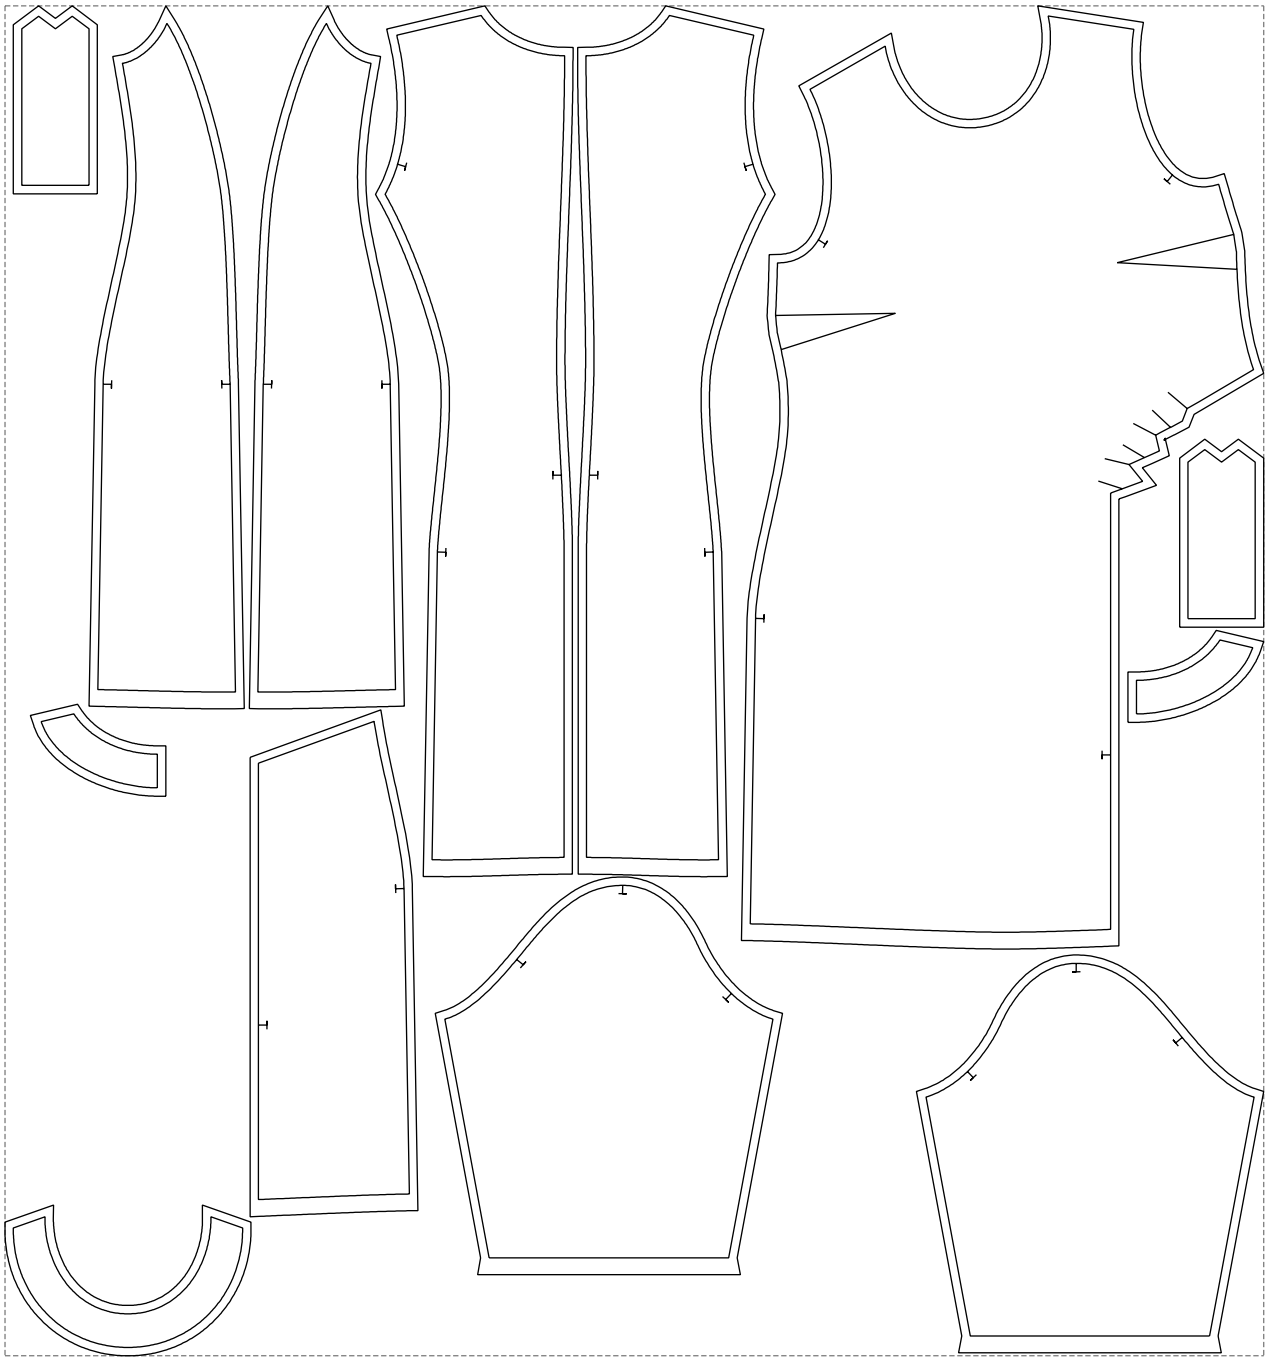

Not for print

Paper size: A4, size:1399.00 x1204.08 mm

# Example

size:1499.00 x1608.06 mm

Maneken =1 ver.0

rz\_1=170

rz\_16=108

rz\_17=92.5

rz\_18=89.2

rz\_19=116