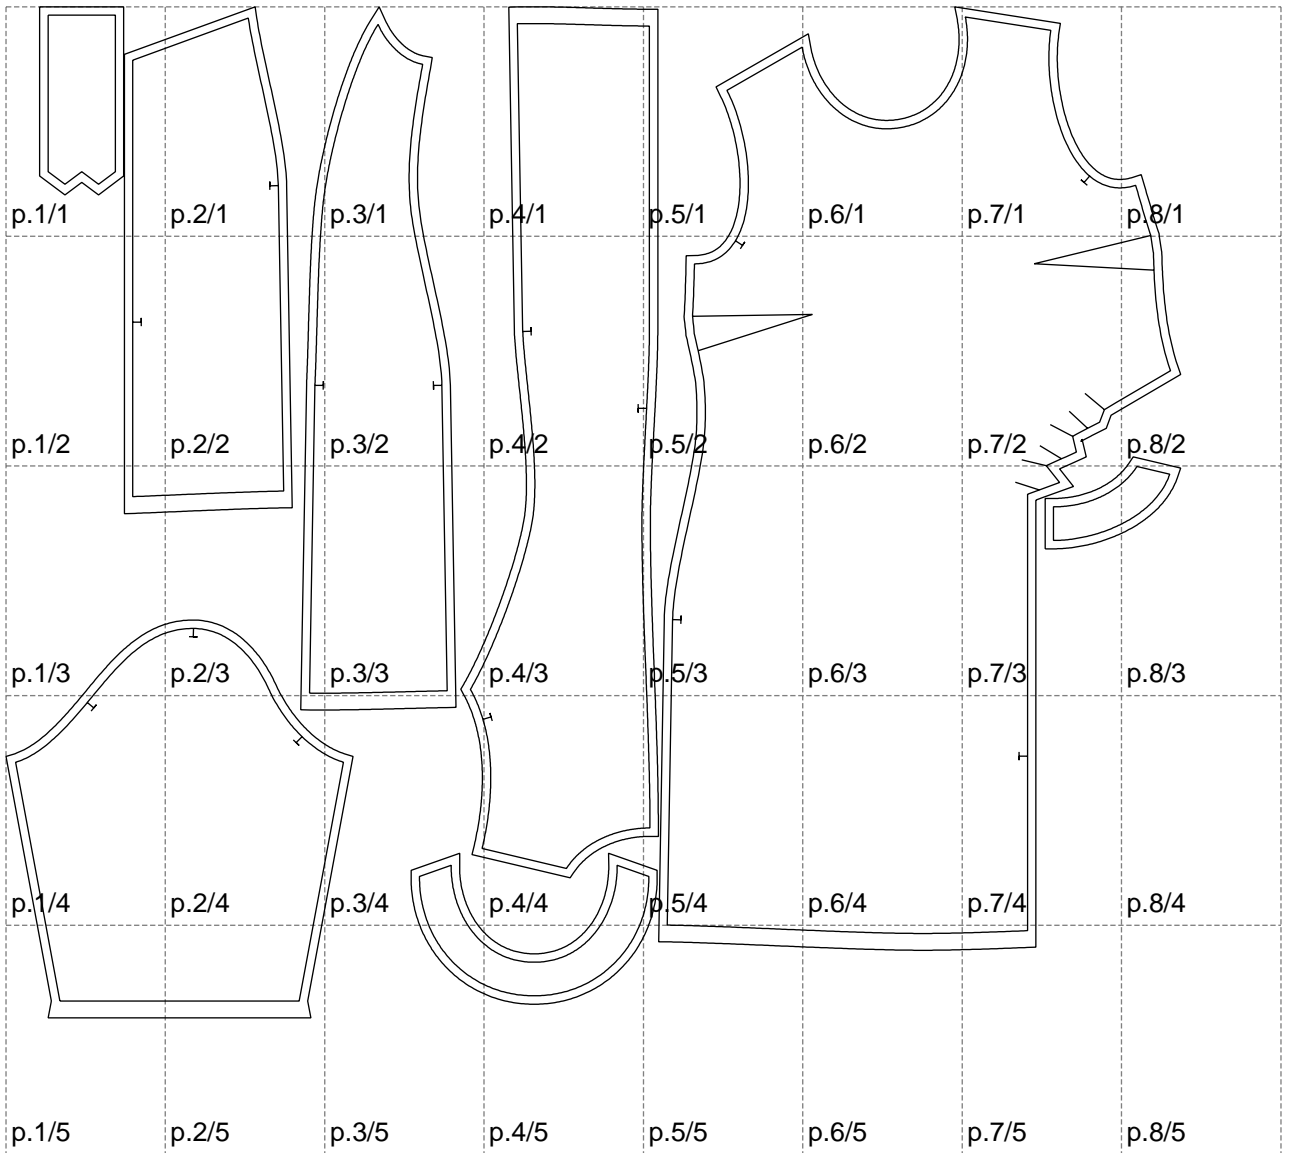

Not for print

Paper size: A4, size:1399.00 x1204.08 mm

# Example

size:1499.00 x1608.06 mm

Maneken =1 ver.0

rz\_1=170

rz\_16=108

rz\_17=92.5

rz\_18=89.2

rz\_19=116

rz\_20=113

---

. . . . .  
. . . . .  
. . . . .