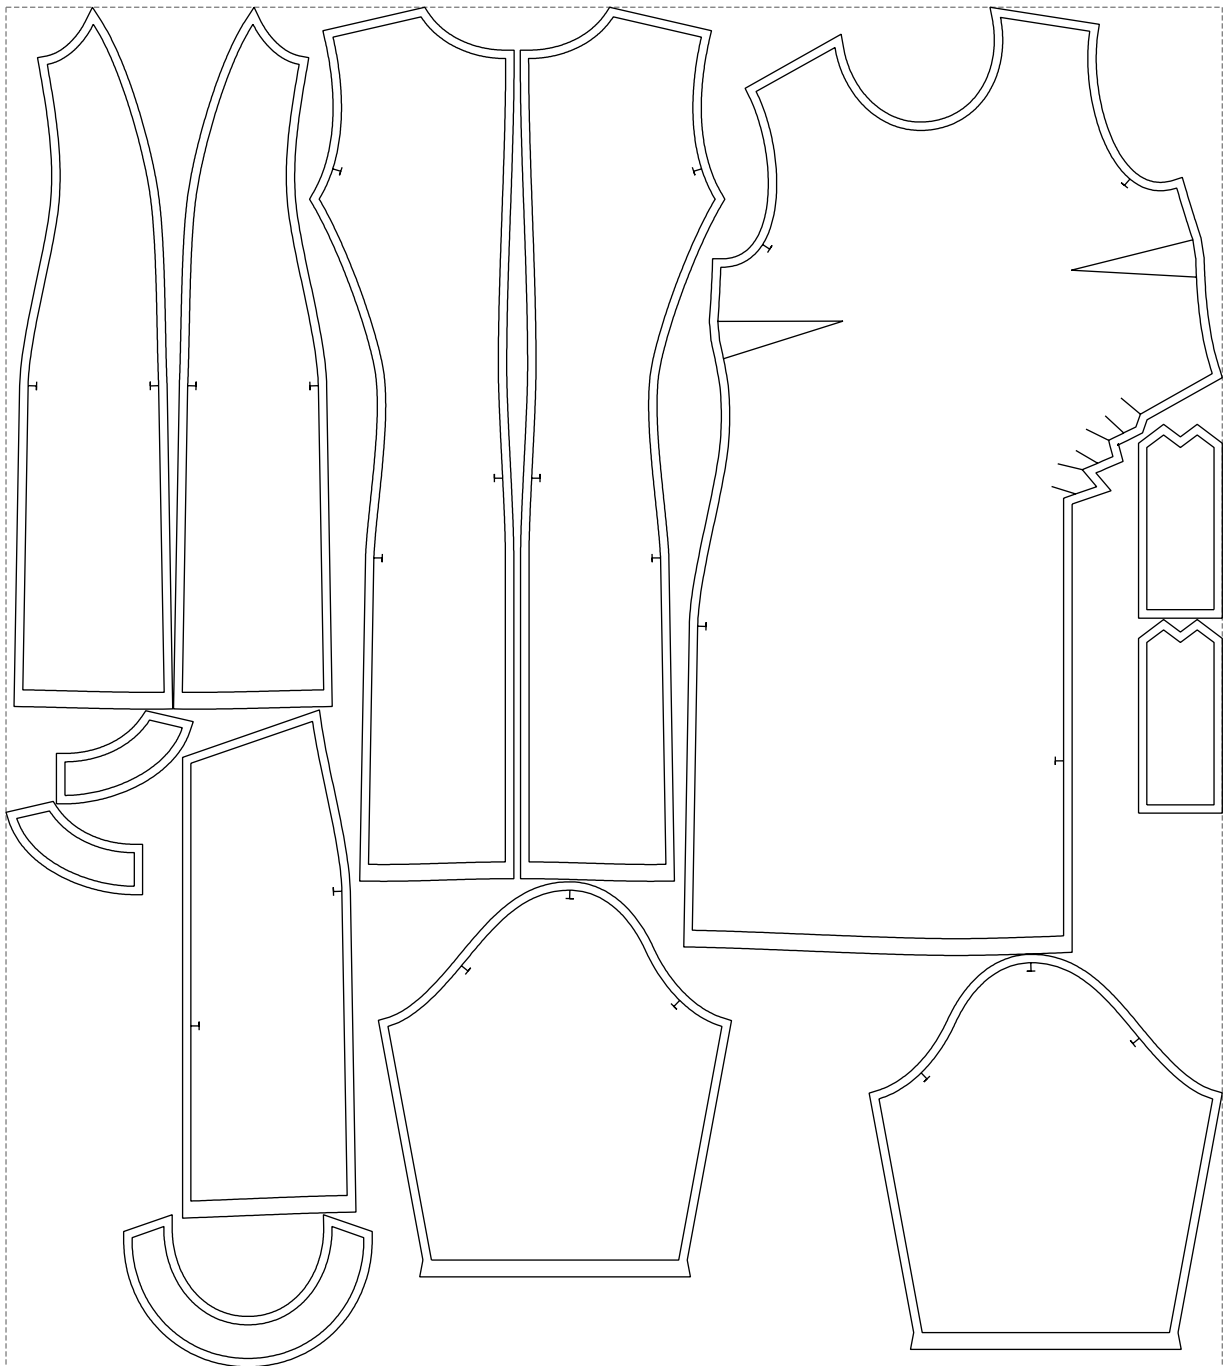

Not for print

Paper size: A4, size:1399.00 x1259.36 mm

# Example

size:1448.77 x1619.33 mm

Maneken =1 ver.0

rz\_1=170

rz\_16=112

rz\_17=96.2

rz\_18=94

rz\_19=120