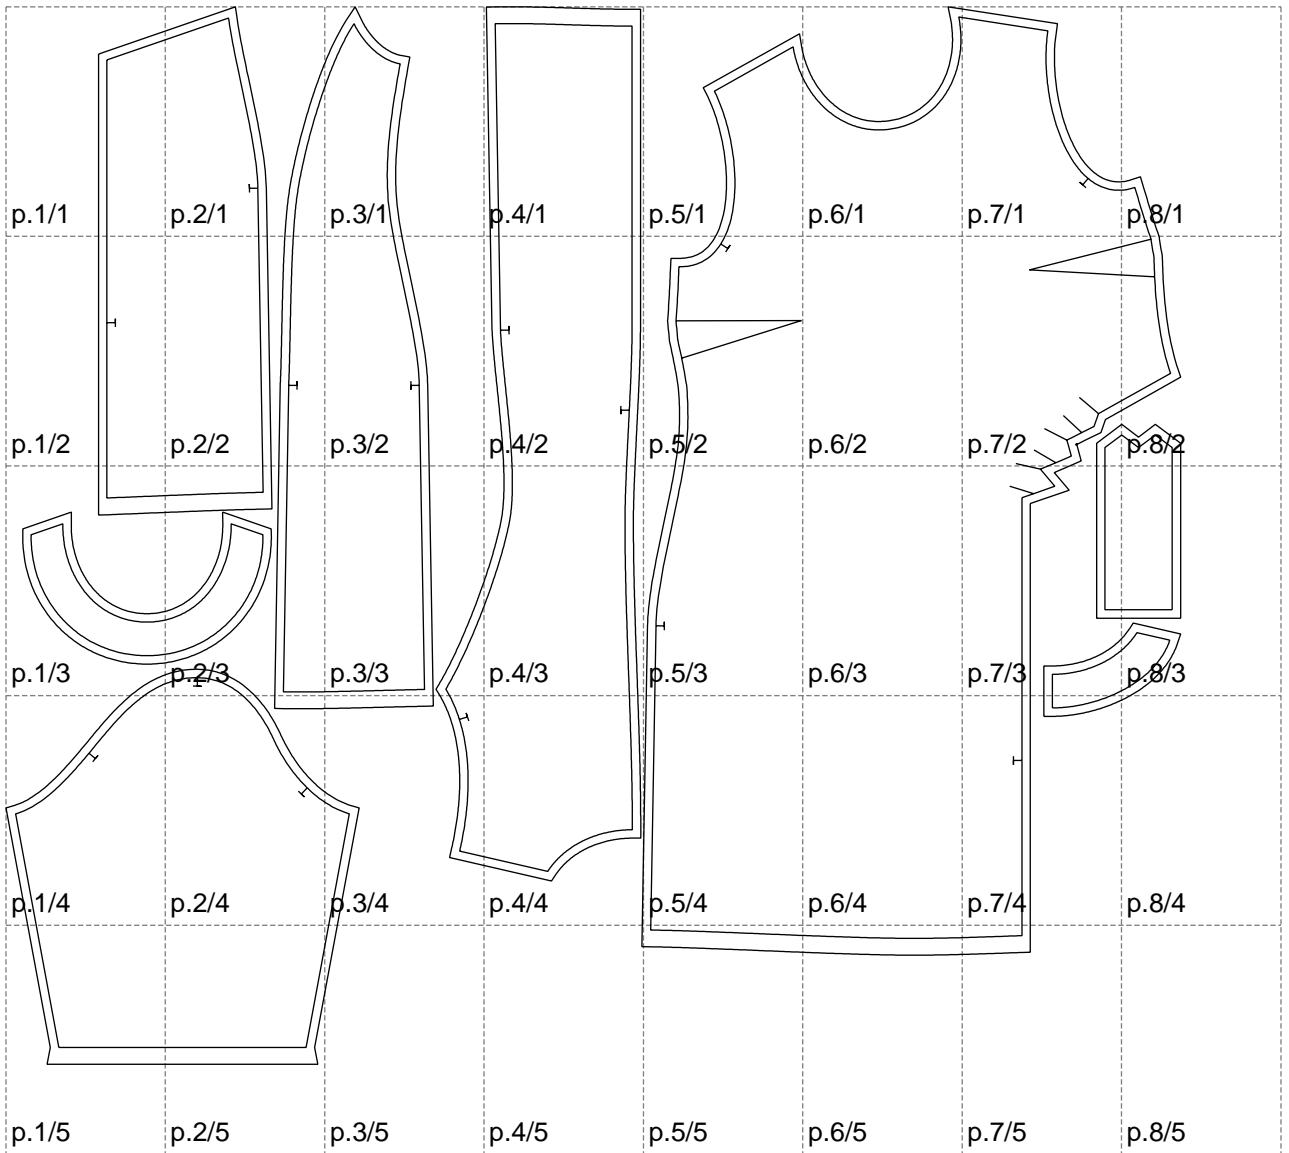

Not for print

Paper size: A4, size:1399.00 x1259.36 mm

# Example

size:1448.77 x1619.33 mm

Maneken =1 ver.0

rz\_1=170

rz\_16=112

rz\_17=96.2

rz\_18=94

rz\_19=120

rz\_20=117

---

. . . . .  
. . . . .  
. . . . .